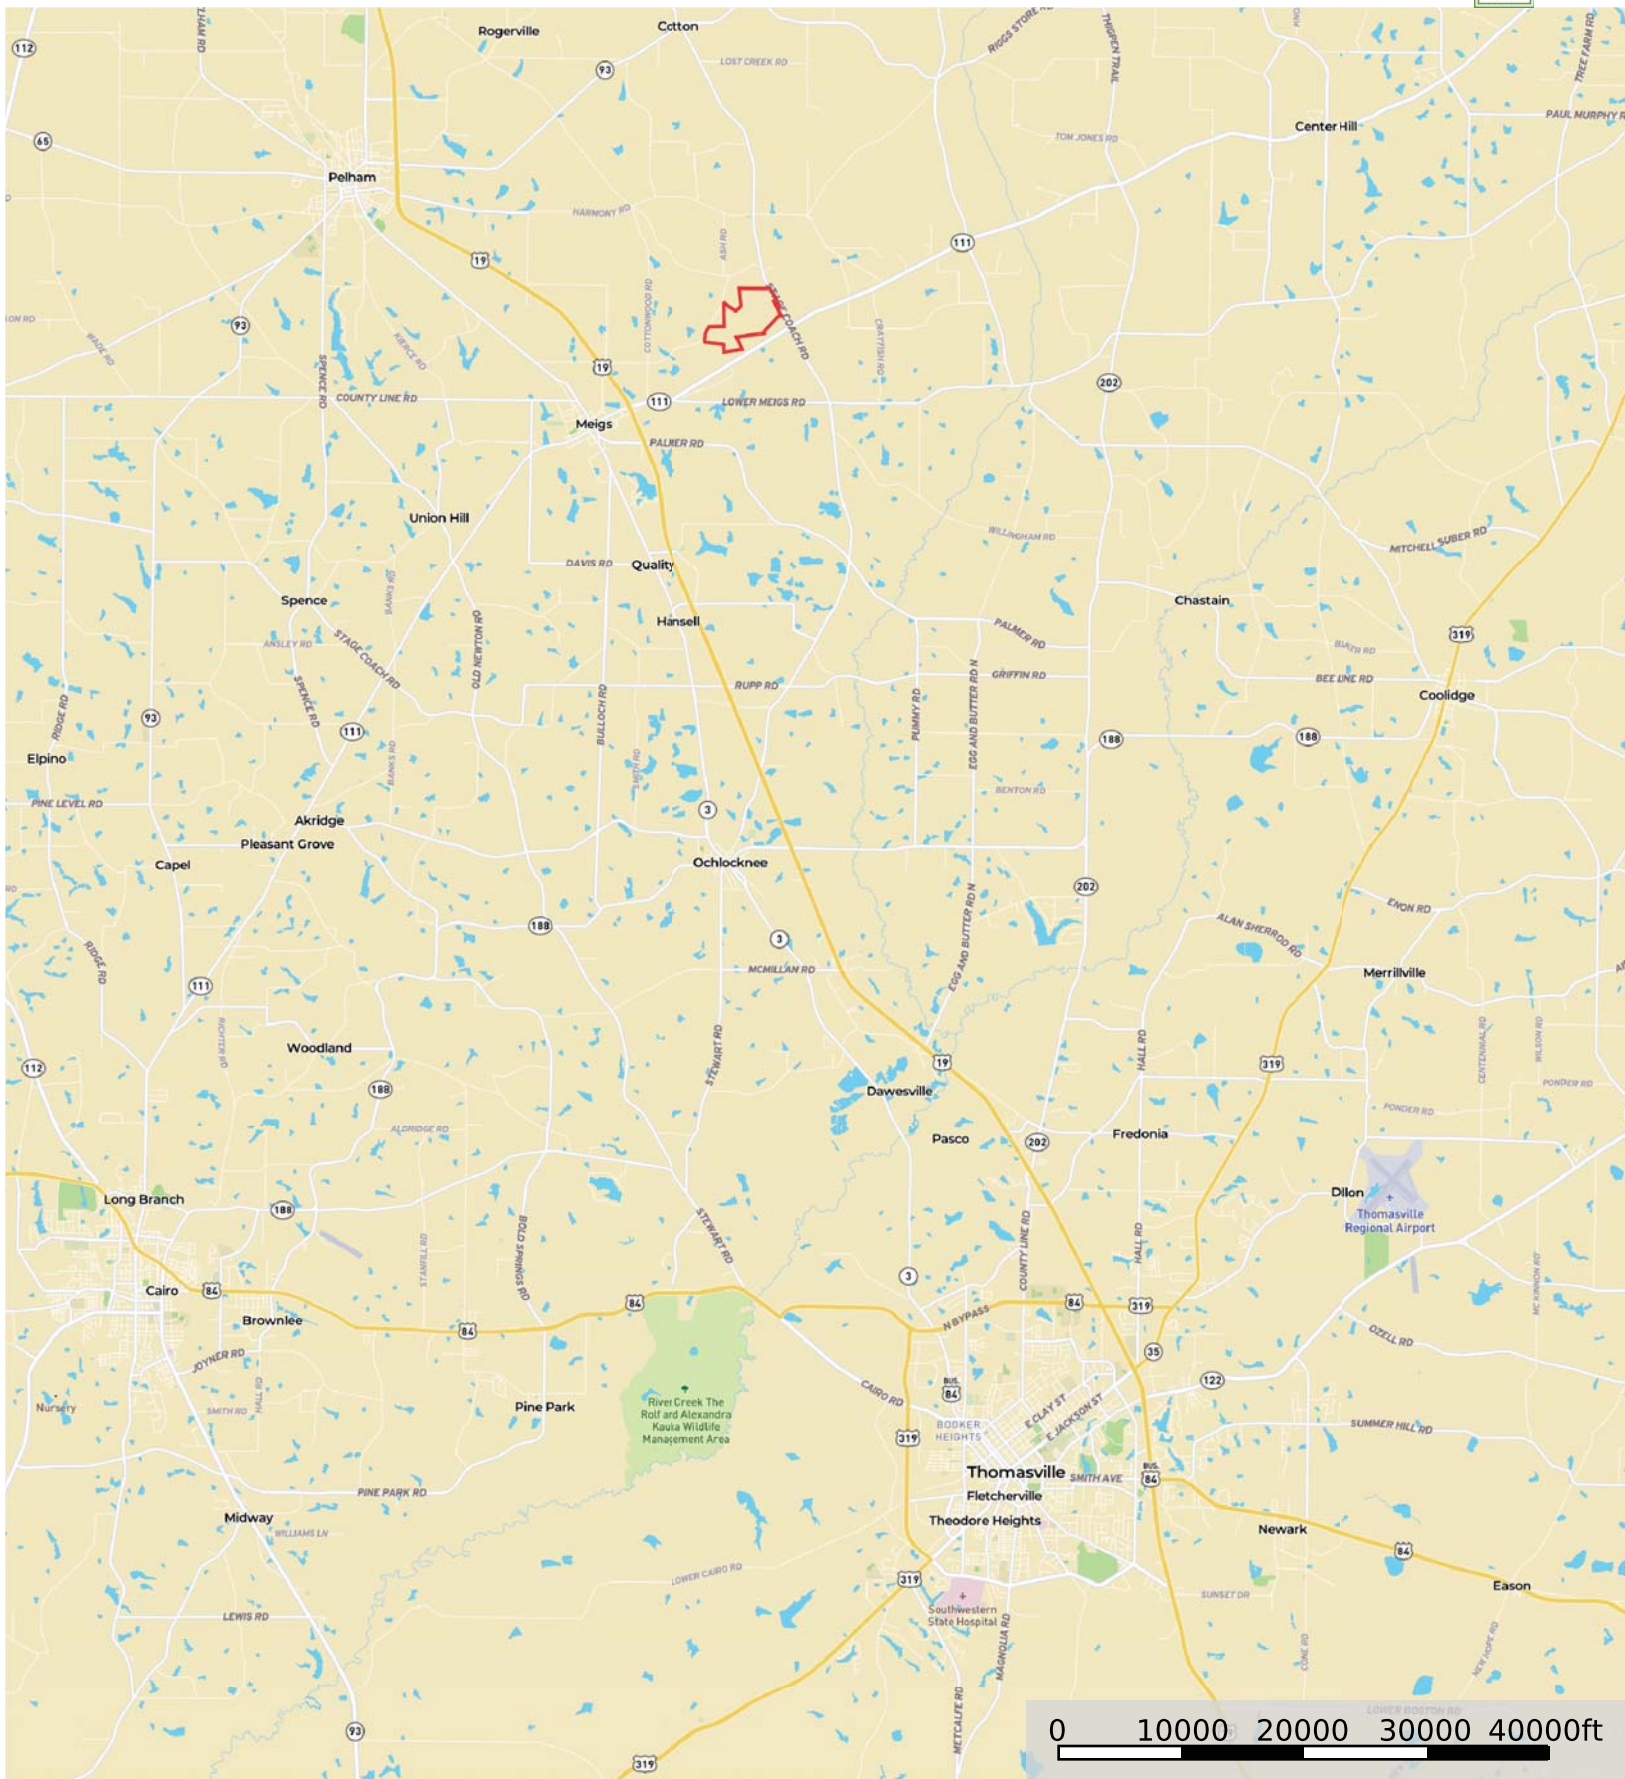

Big Creek Farm- 394.38 Acres

Georgia, AC +/-

Boundary

Big Creek Farm- 394.38 Acres

Georgia, AC +/-

Boundary

Big Creek Farm- 394.38 Acres

Georgia, AC +/-

Boundary

Big Creek Farm- 394.38 Acres

Georgia, AC +/-

Boundary