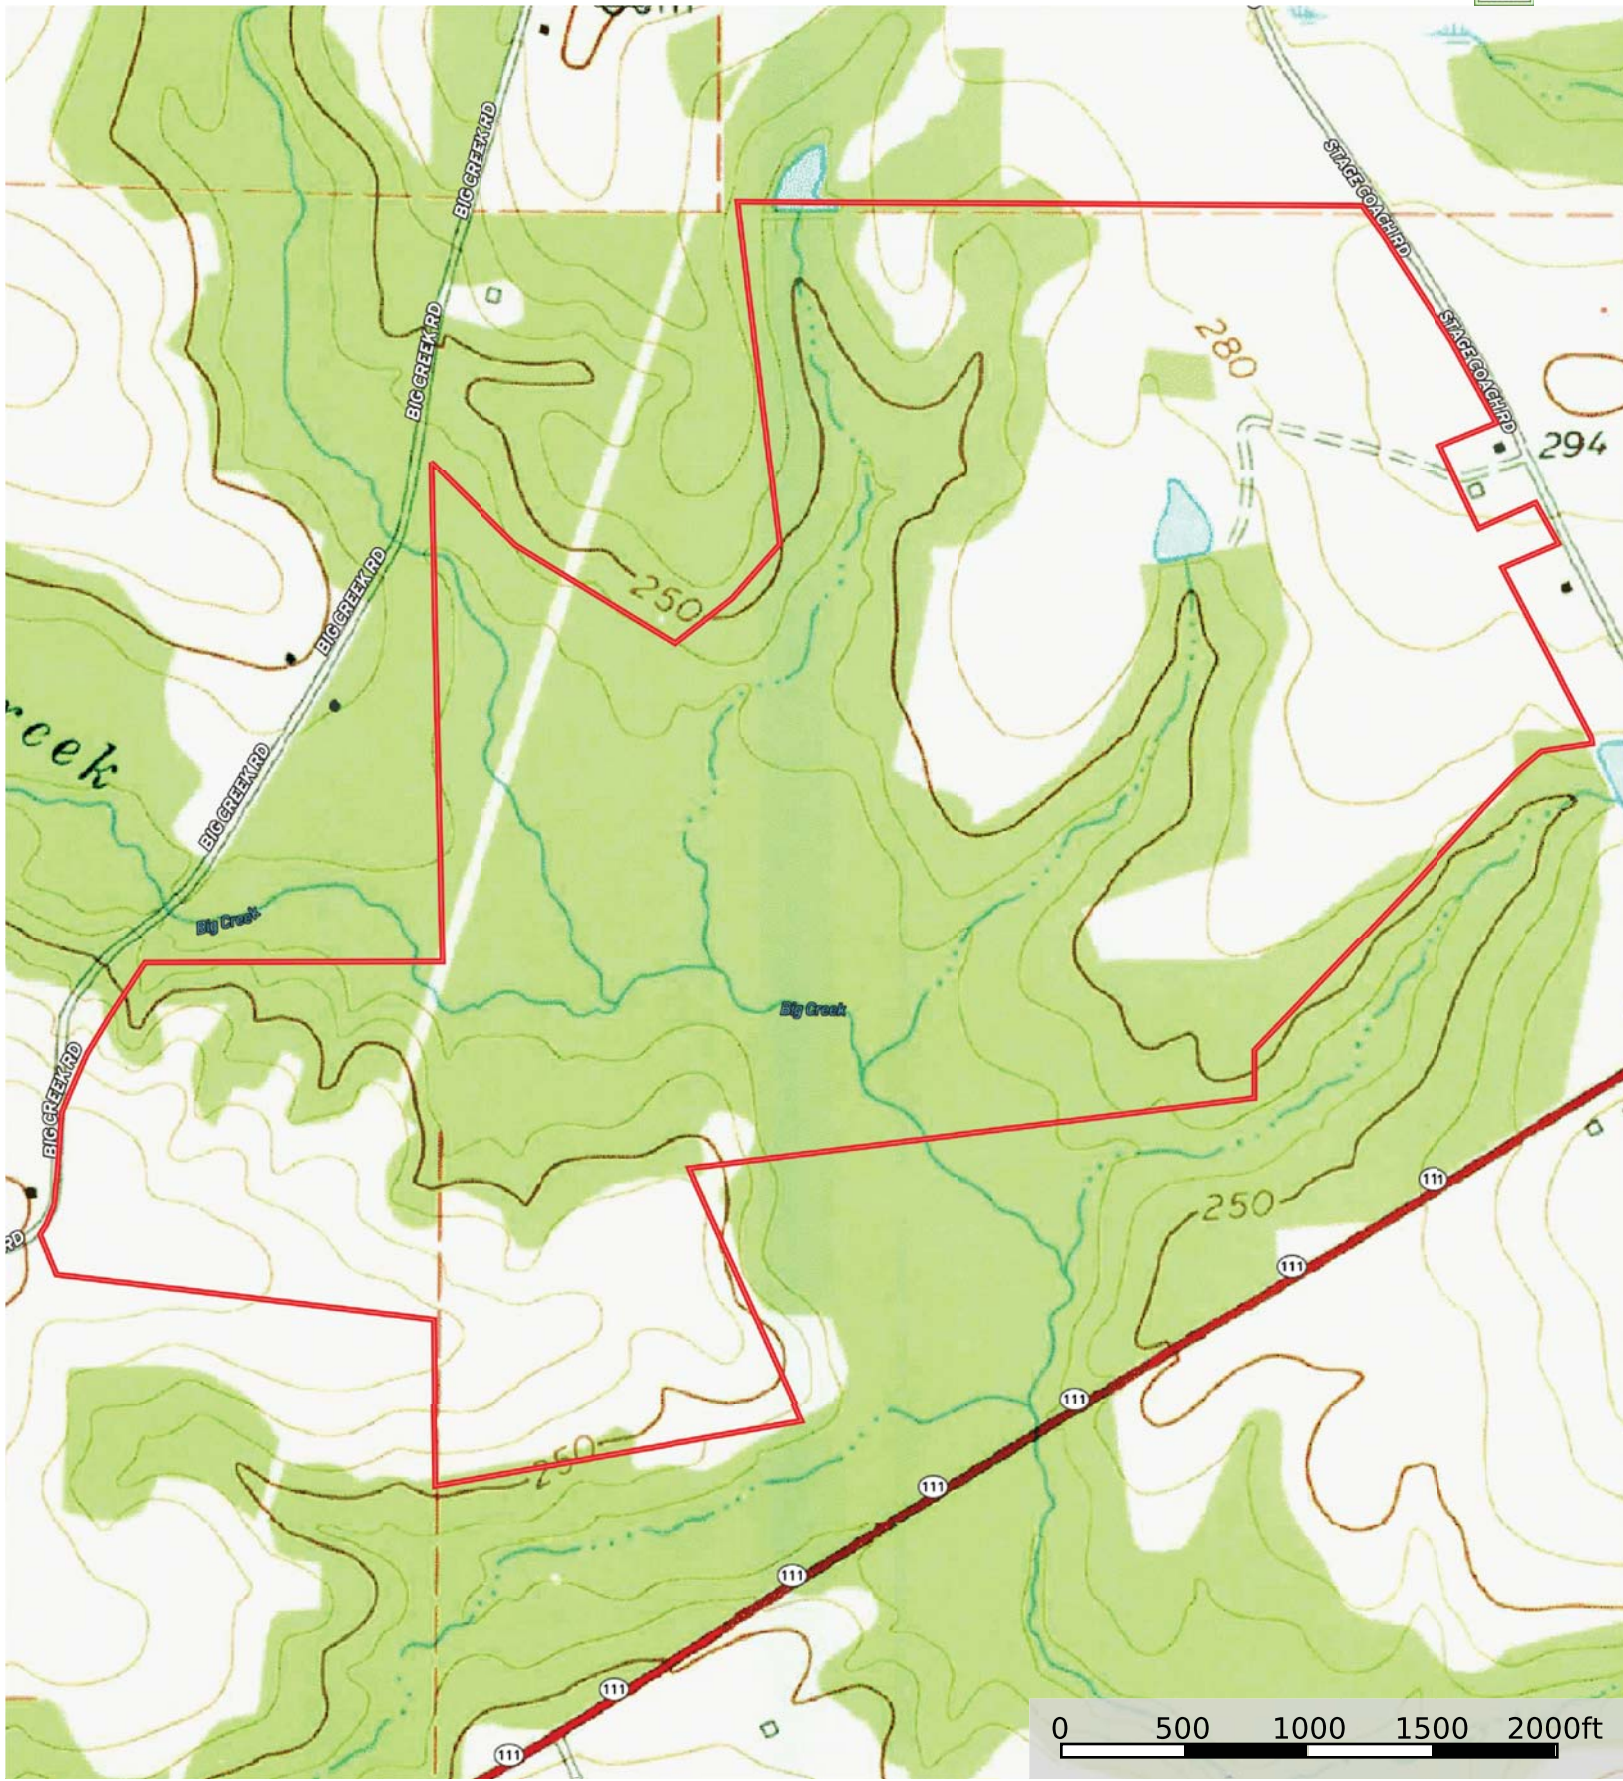

Big Creek Farm- 394.38 Acres

Georgia, AC +/-

Boundary

Big Creek Farm- 394.38 Acres

Georgia, AC +/-

Boundary

Big Creek Farm- 394.38 Acres

Georgia, AC +/-

Boundary

Big Creek Farm- 394.38 Acres

Georgia, AC +/-

Boundary