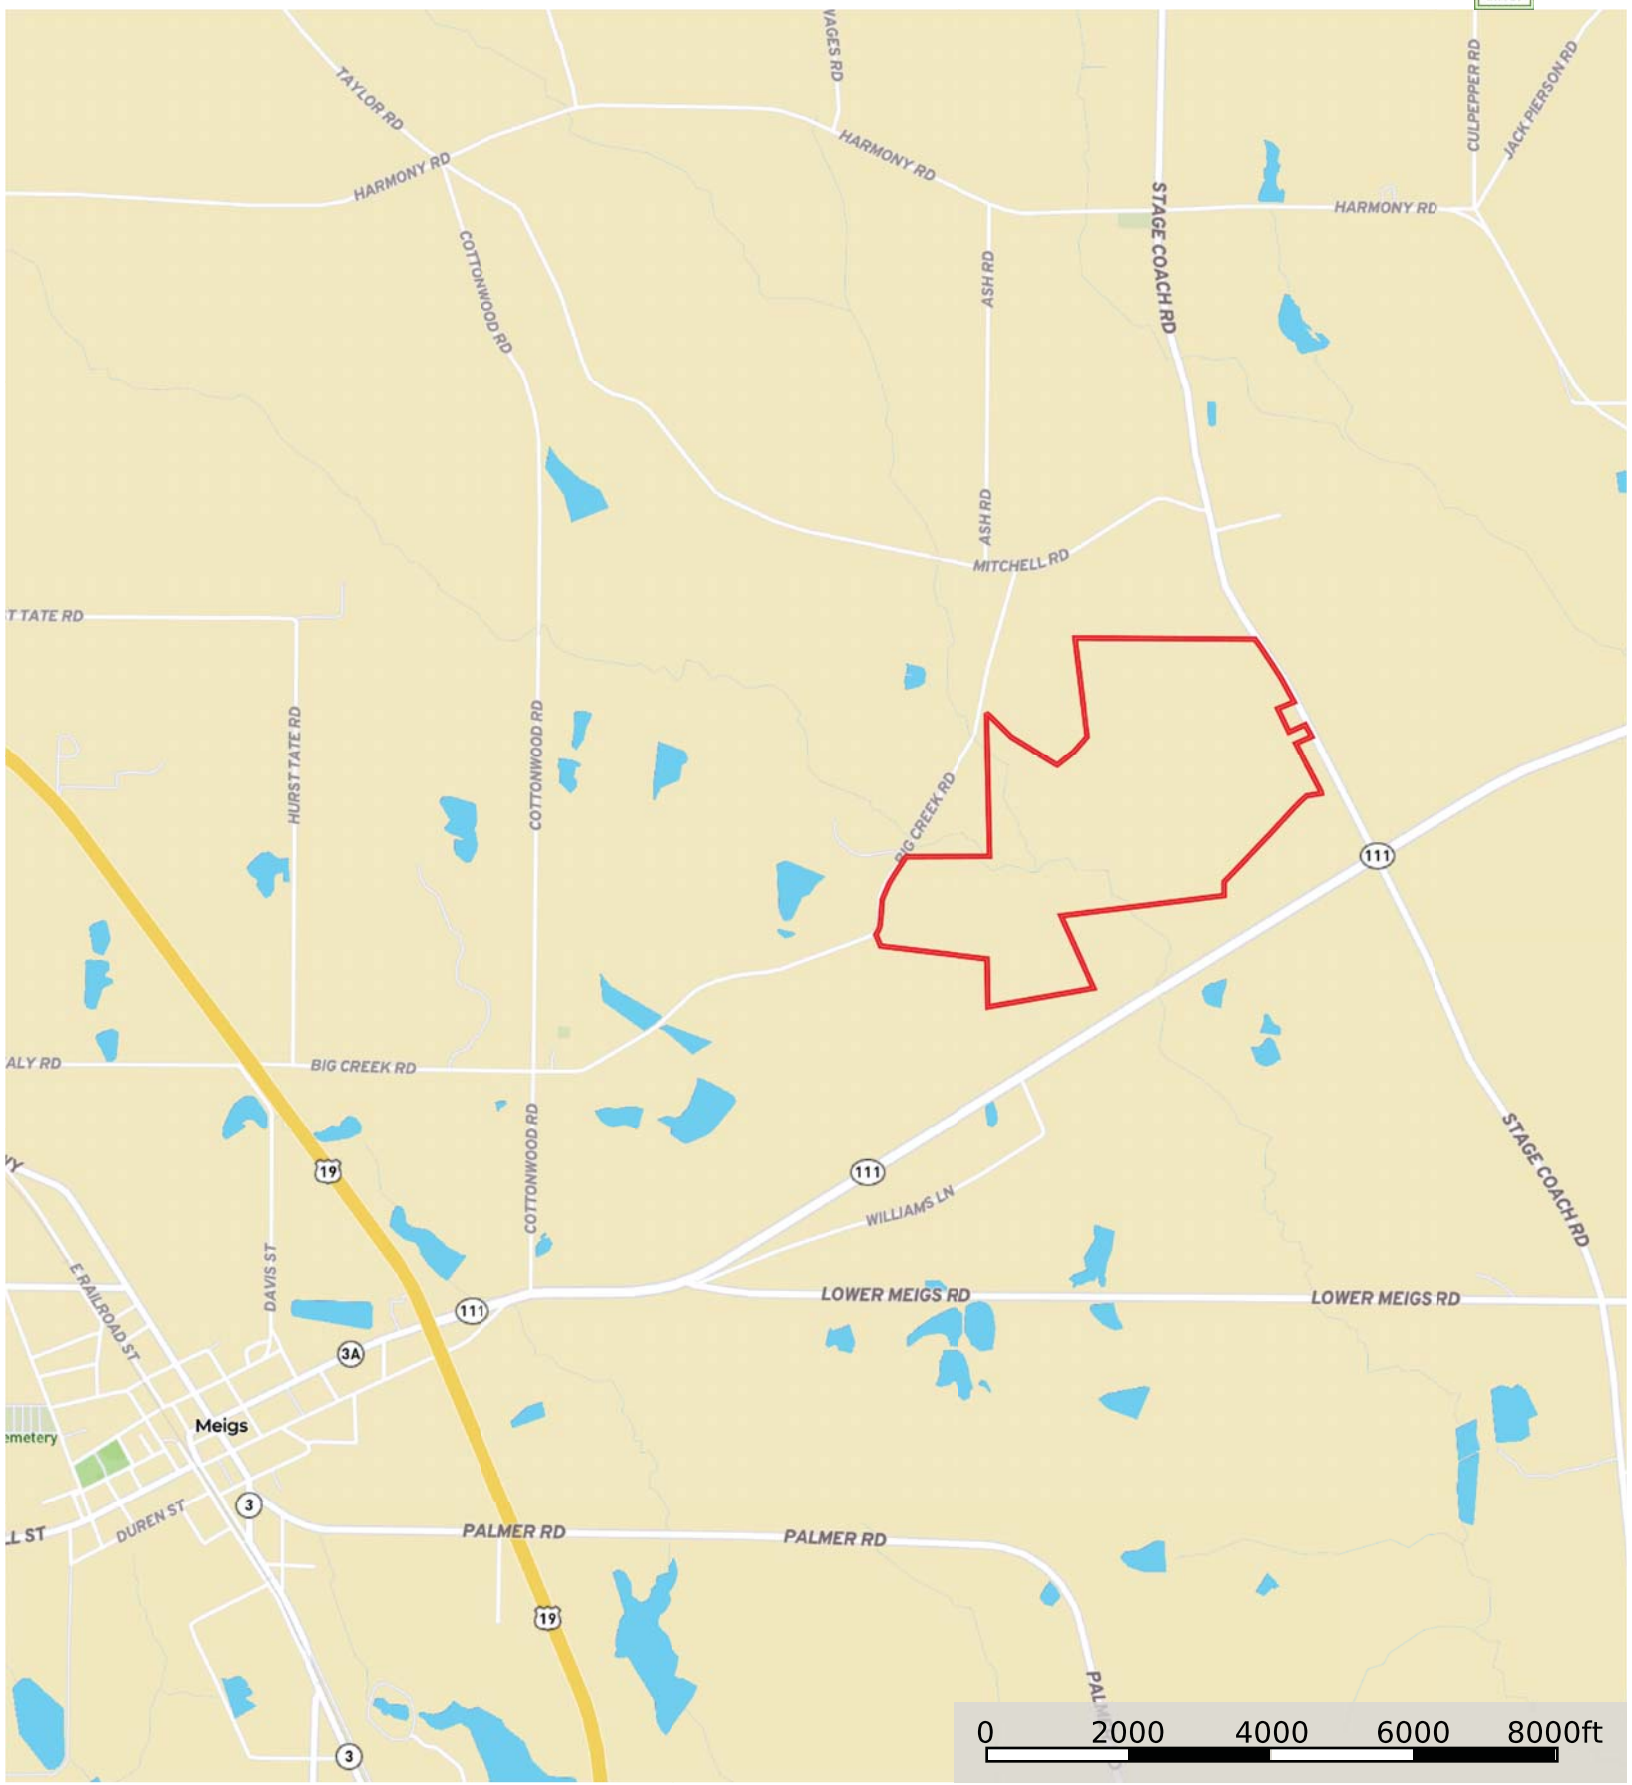

Big Creek Farm- 394.38 Acres

Georgia, AC +/-

Boundary

Big Creek Farm- 394.38 Acres

Georgia, AC +/-

Boundary

Big Creek Farm- 394.38 Acres

Georgia, AC +/-

Boundary

Big Creek Farm- 394.38 Acres

Georgia, AC +/-

Boundary