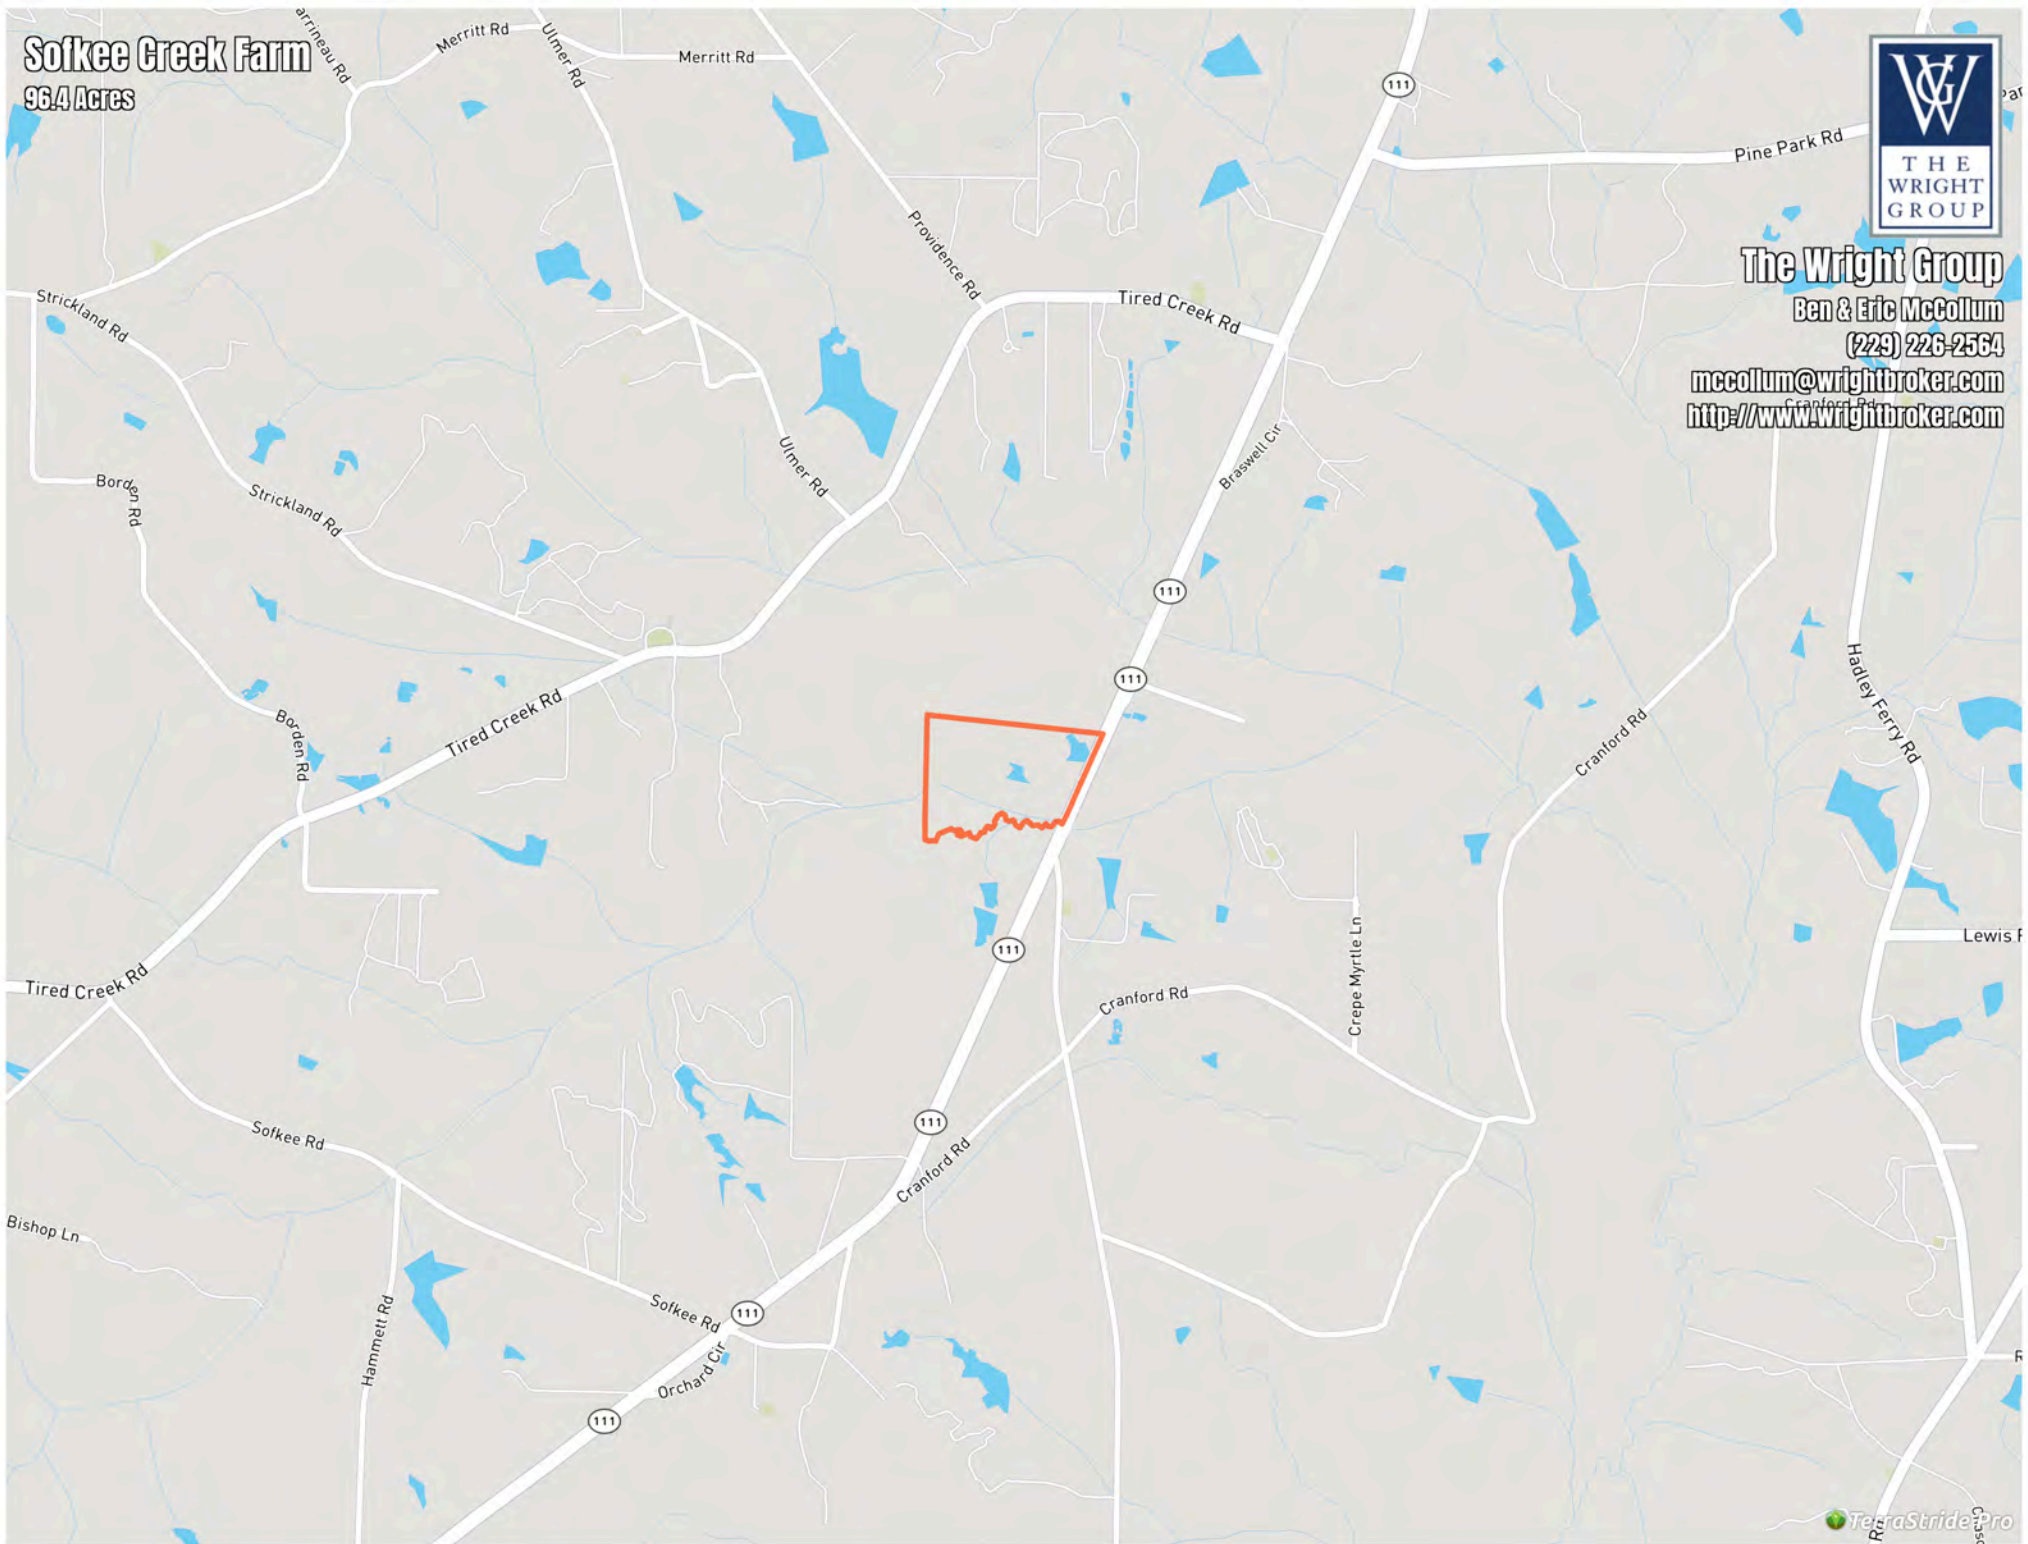

Sofkee Creek Farm

96.4 Acres

The Wright Group

Ben & Eric McCollum

(229) 226-2564

mccollum@wrightbroker.com

<http://www.wrightbroker.com>