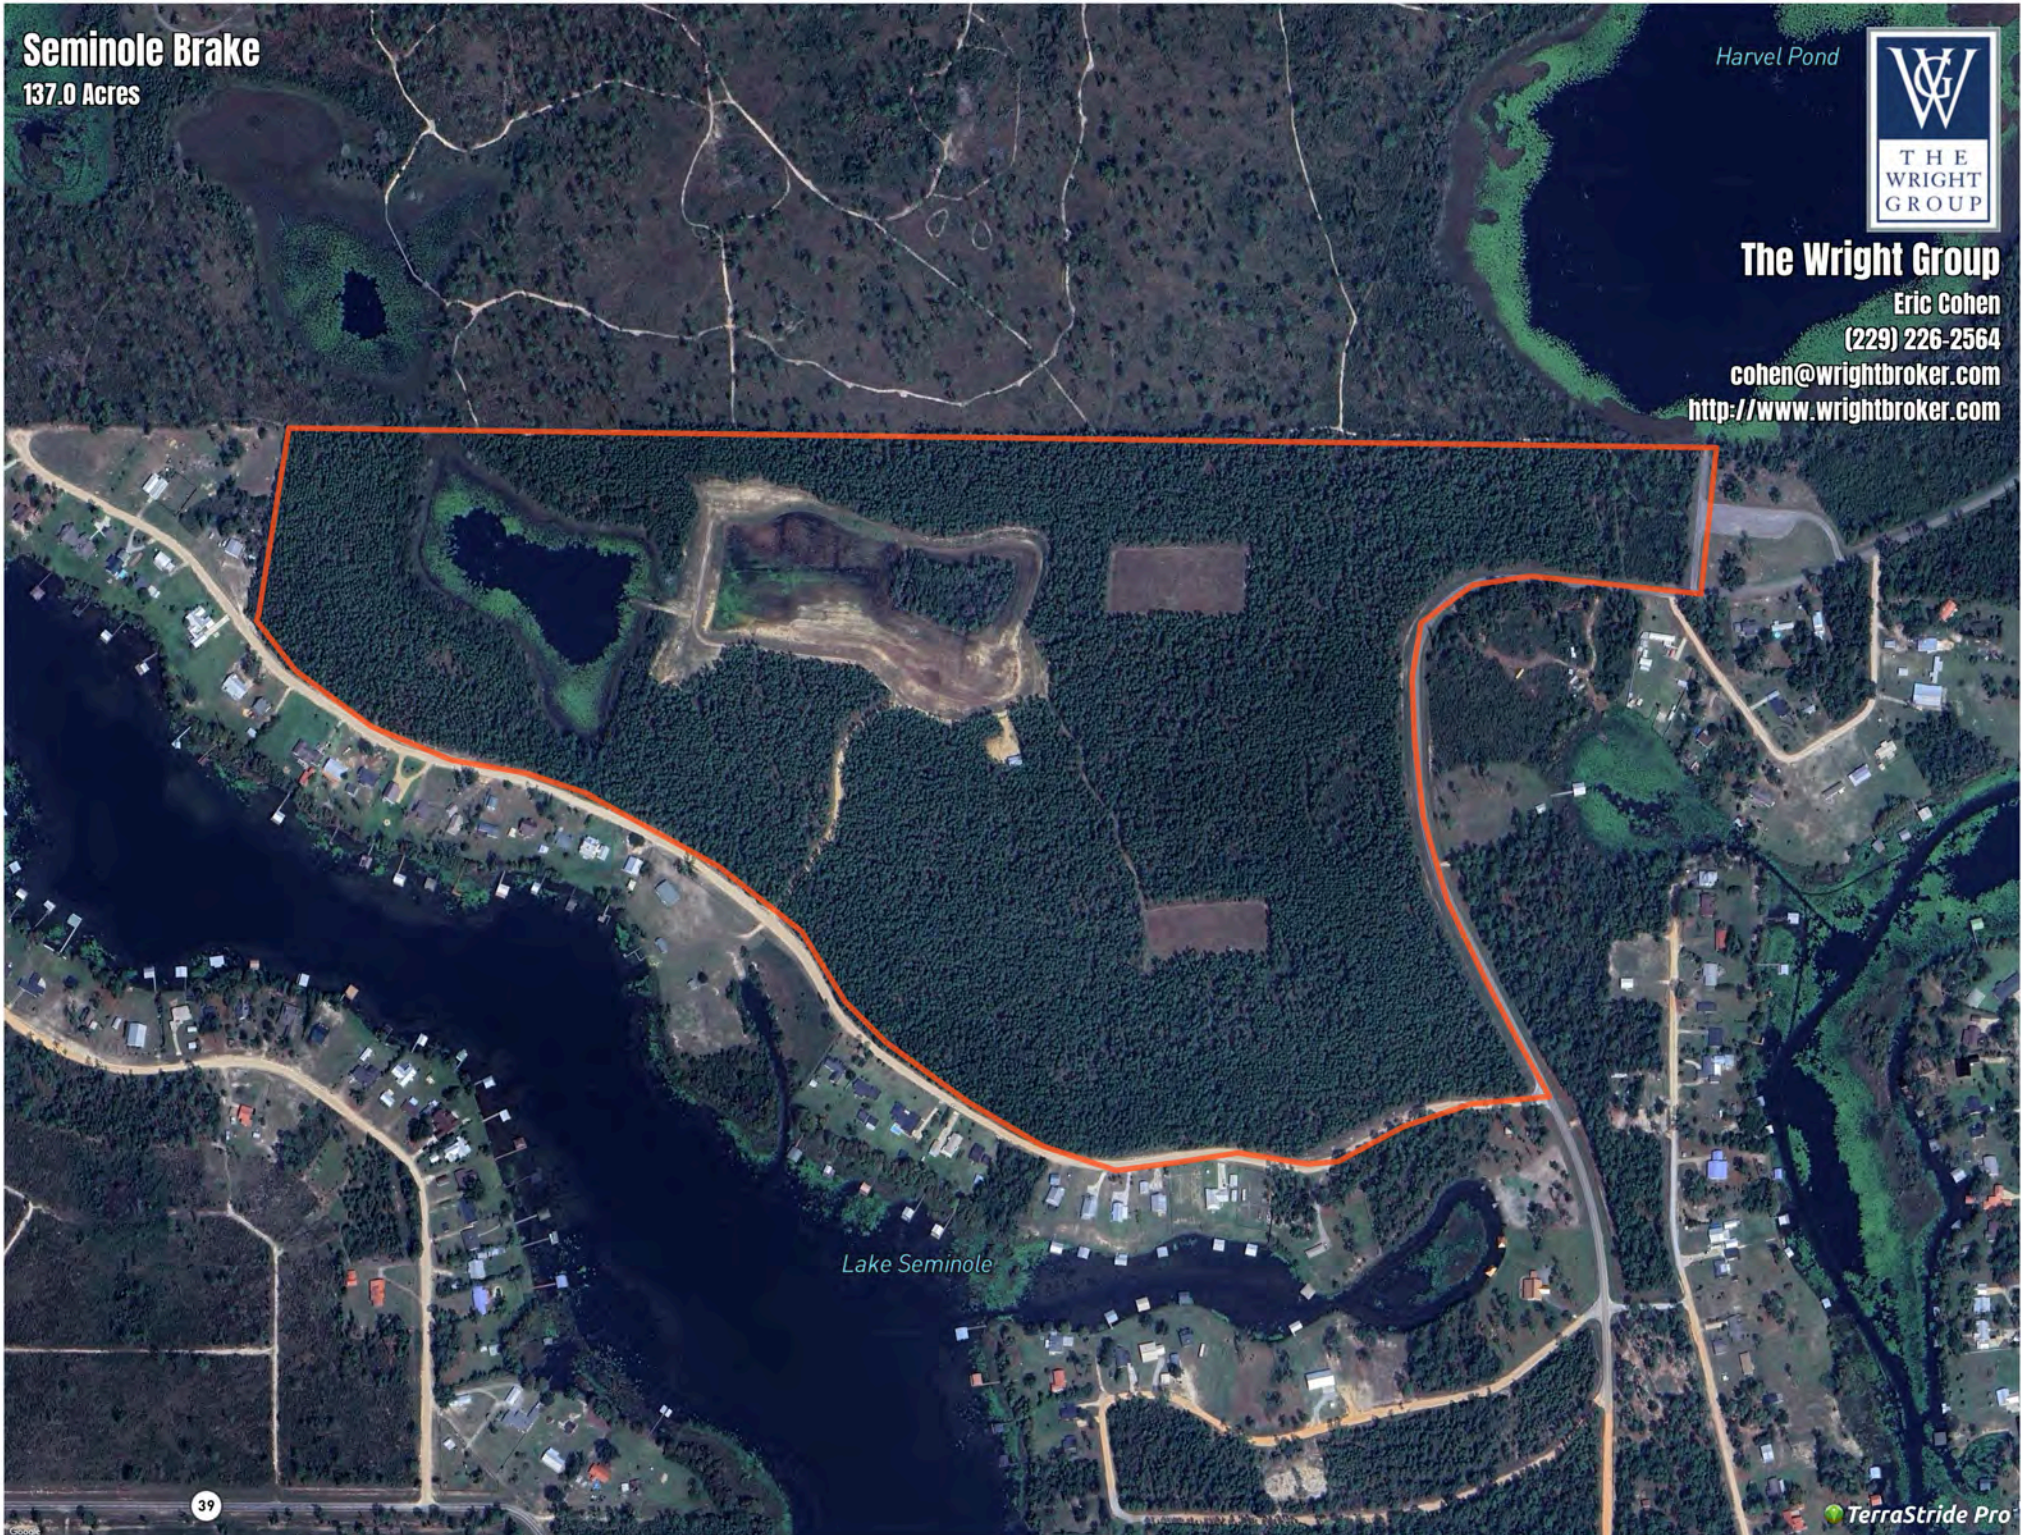

Seminole Brake

137.0 Acres

Harvel Pond

The Wright Group

Eric Cohen

(229) 226-2564

cohen@wrightbroker.com

<http://www.wrightbroker.com>

Lake Seminole

39

TerraStride Pro

Seminole Brake

137.0 Acres

The Wright Group

Eric Cohen

(229) 226-2564