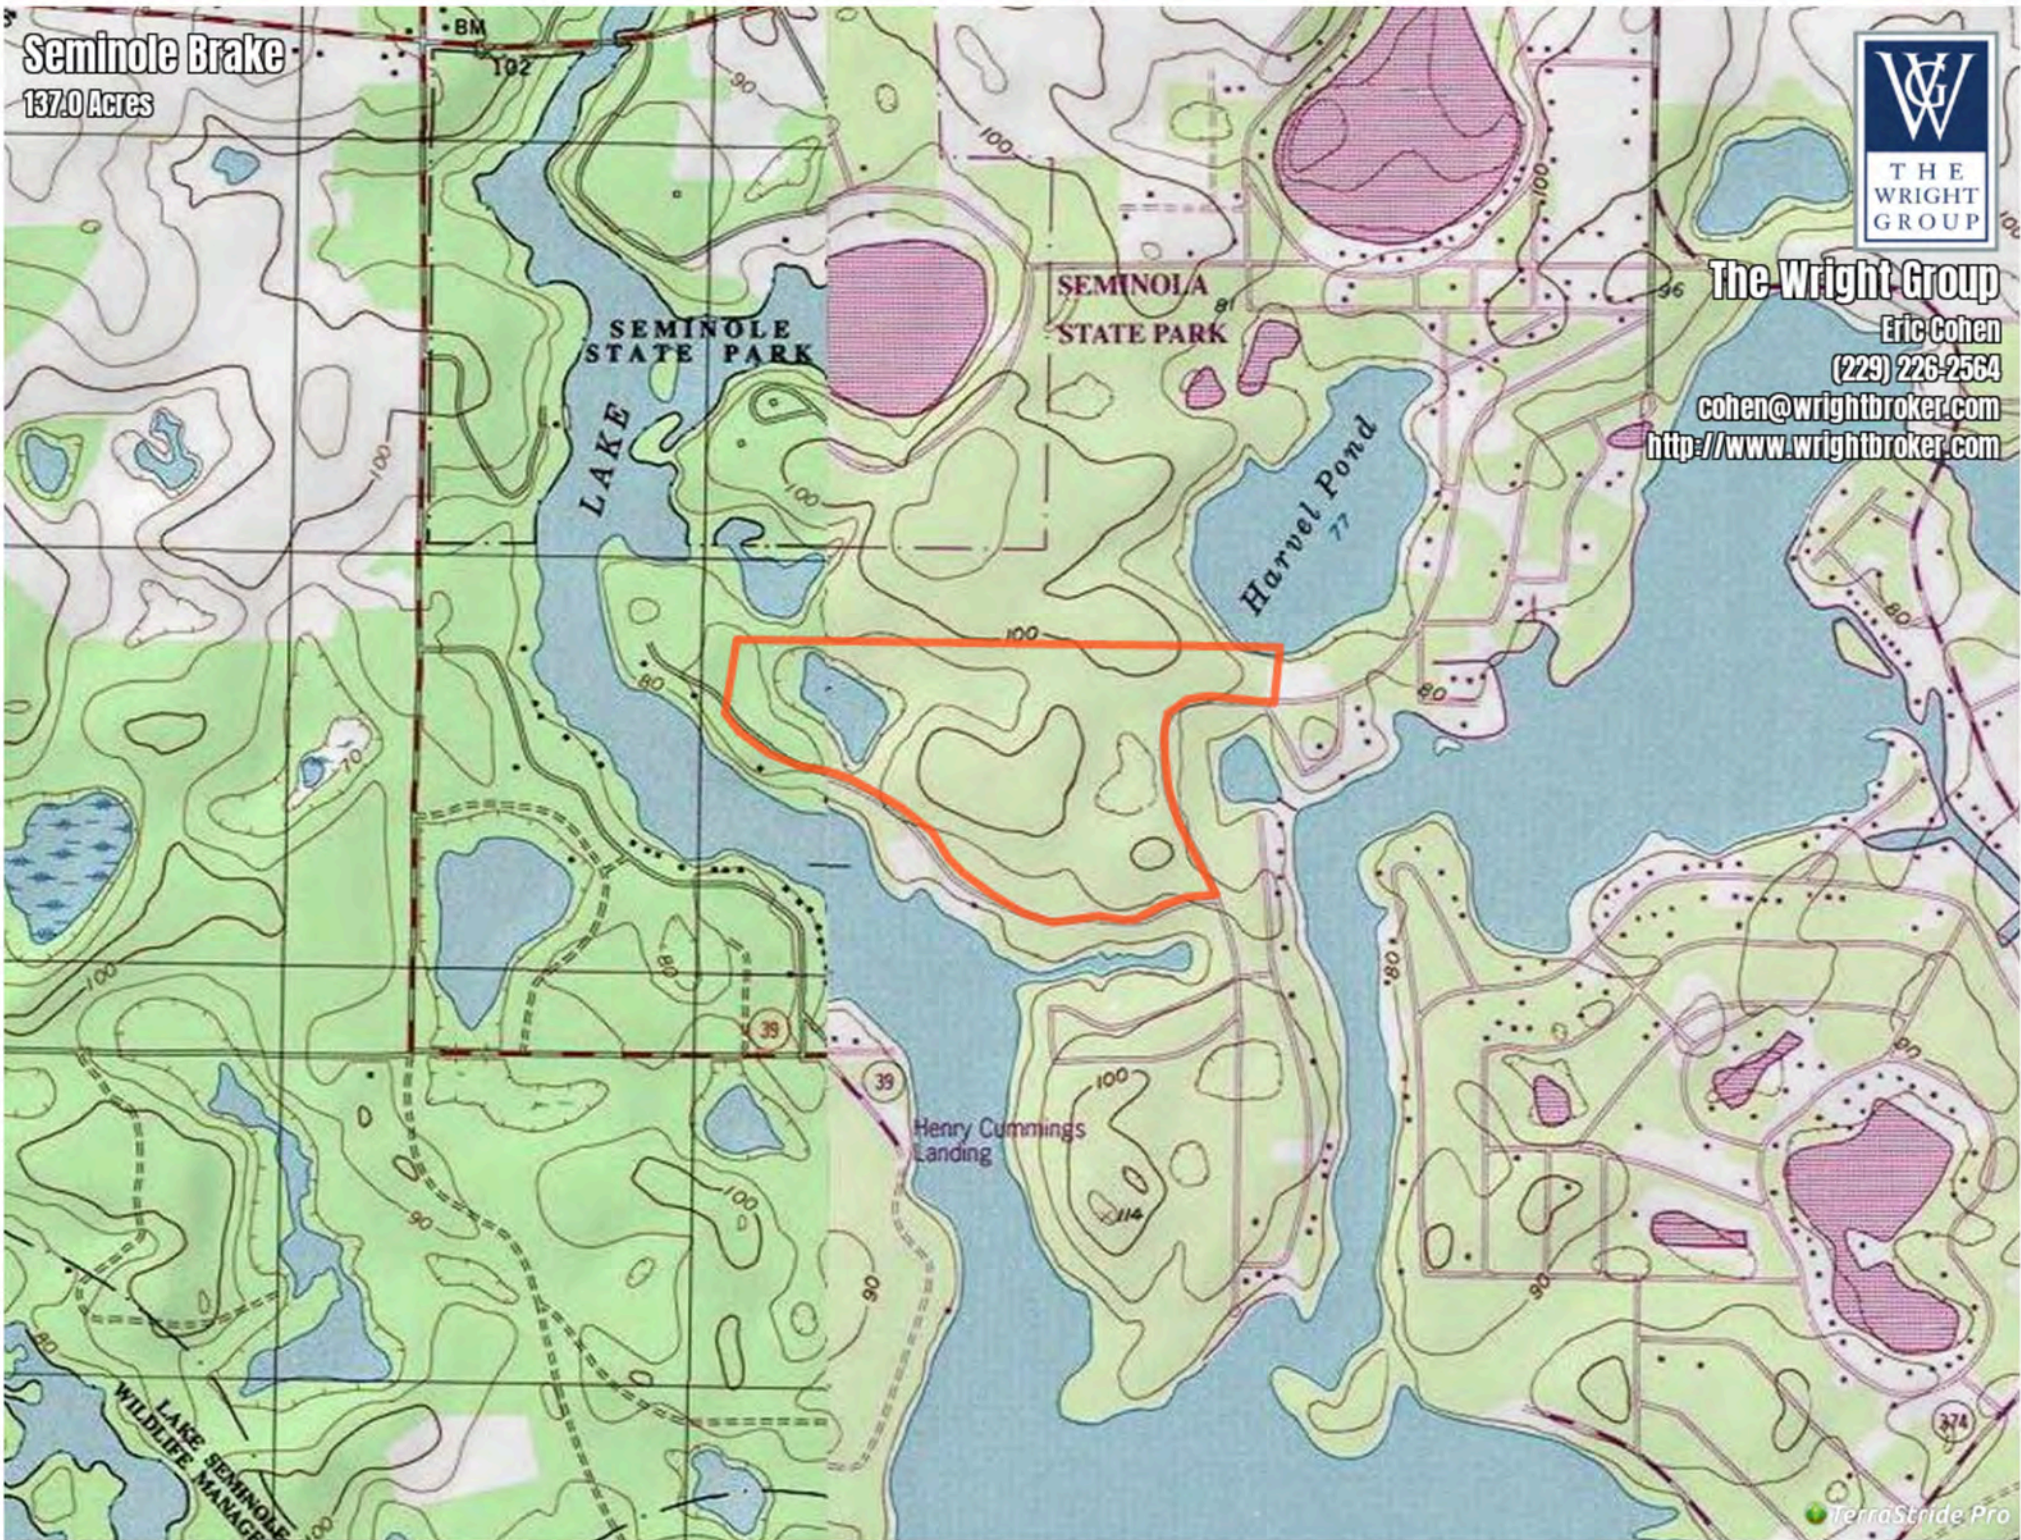

Seminole Brake

137.0 Acres

Harvel Pond

The Wright Group

Eric Cohen

(229) 226-2564

cohen@wrightbroker.com

<http://www.wrightbroker.com>

Lake Seminole

39

TerraStride Pro

Seminole Brake

137.0 Acres

The Wright Group

Eric Cohen

(229) 226-2564