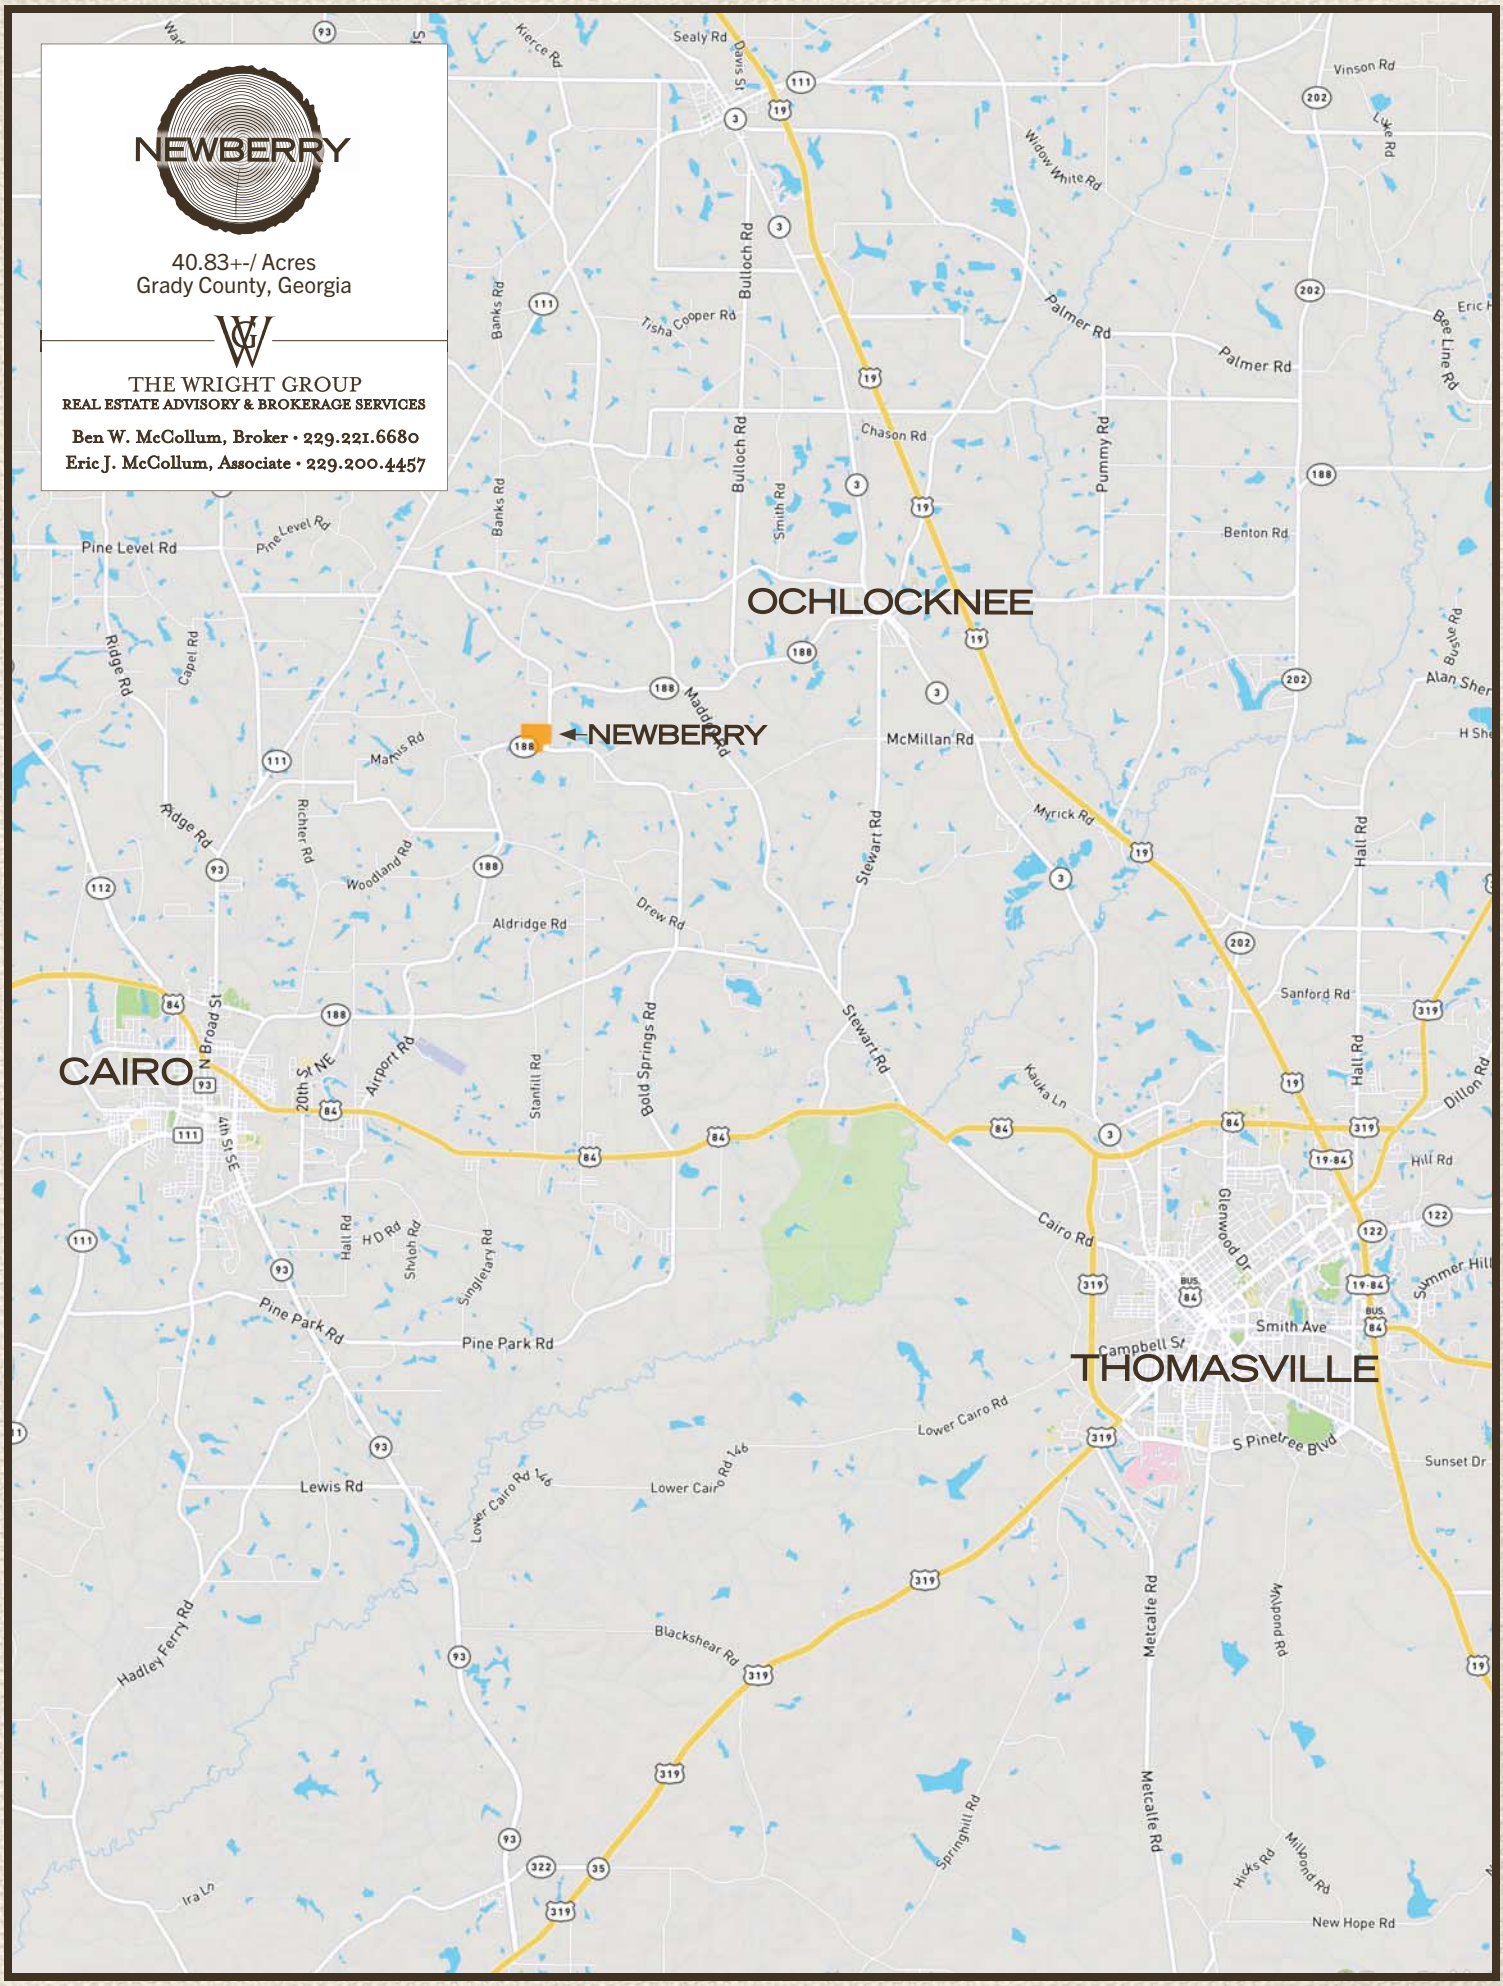

40.83+/- Acres  
Grady County, Georgia

**THE WRIGHT GROUP**  
REAL ESTATE ADVISORY & BROKERAGE SERVICES

**Ben W. McCollum, Broker • 229.221.6680**  
**Eric J. McCollum, Associate • 229.200.4457**

40.83+/- Acres  
Grady County, Georgia