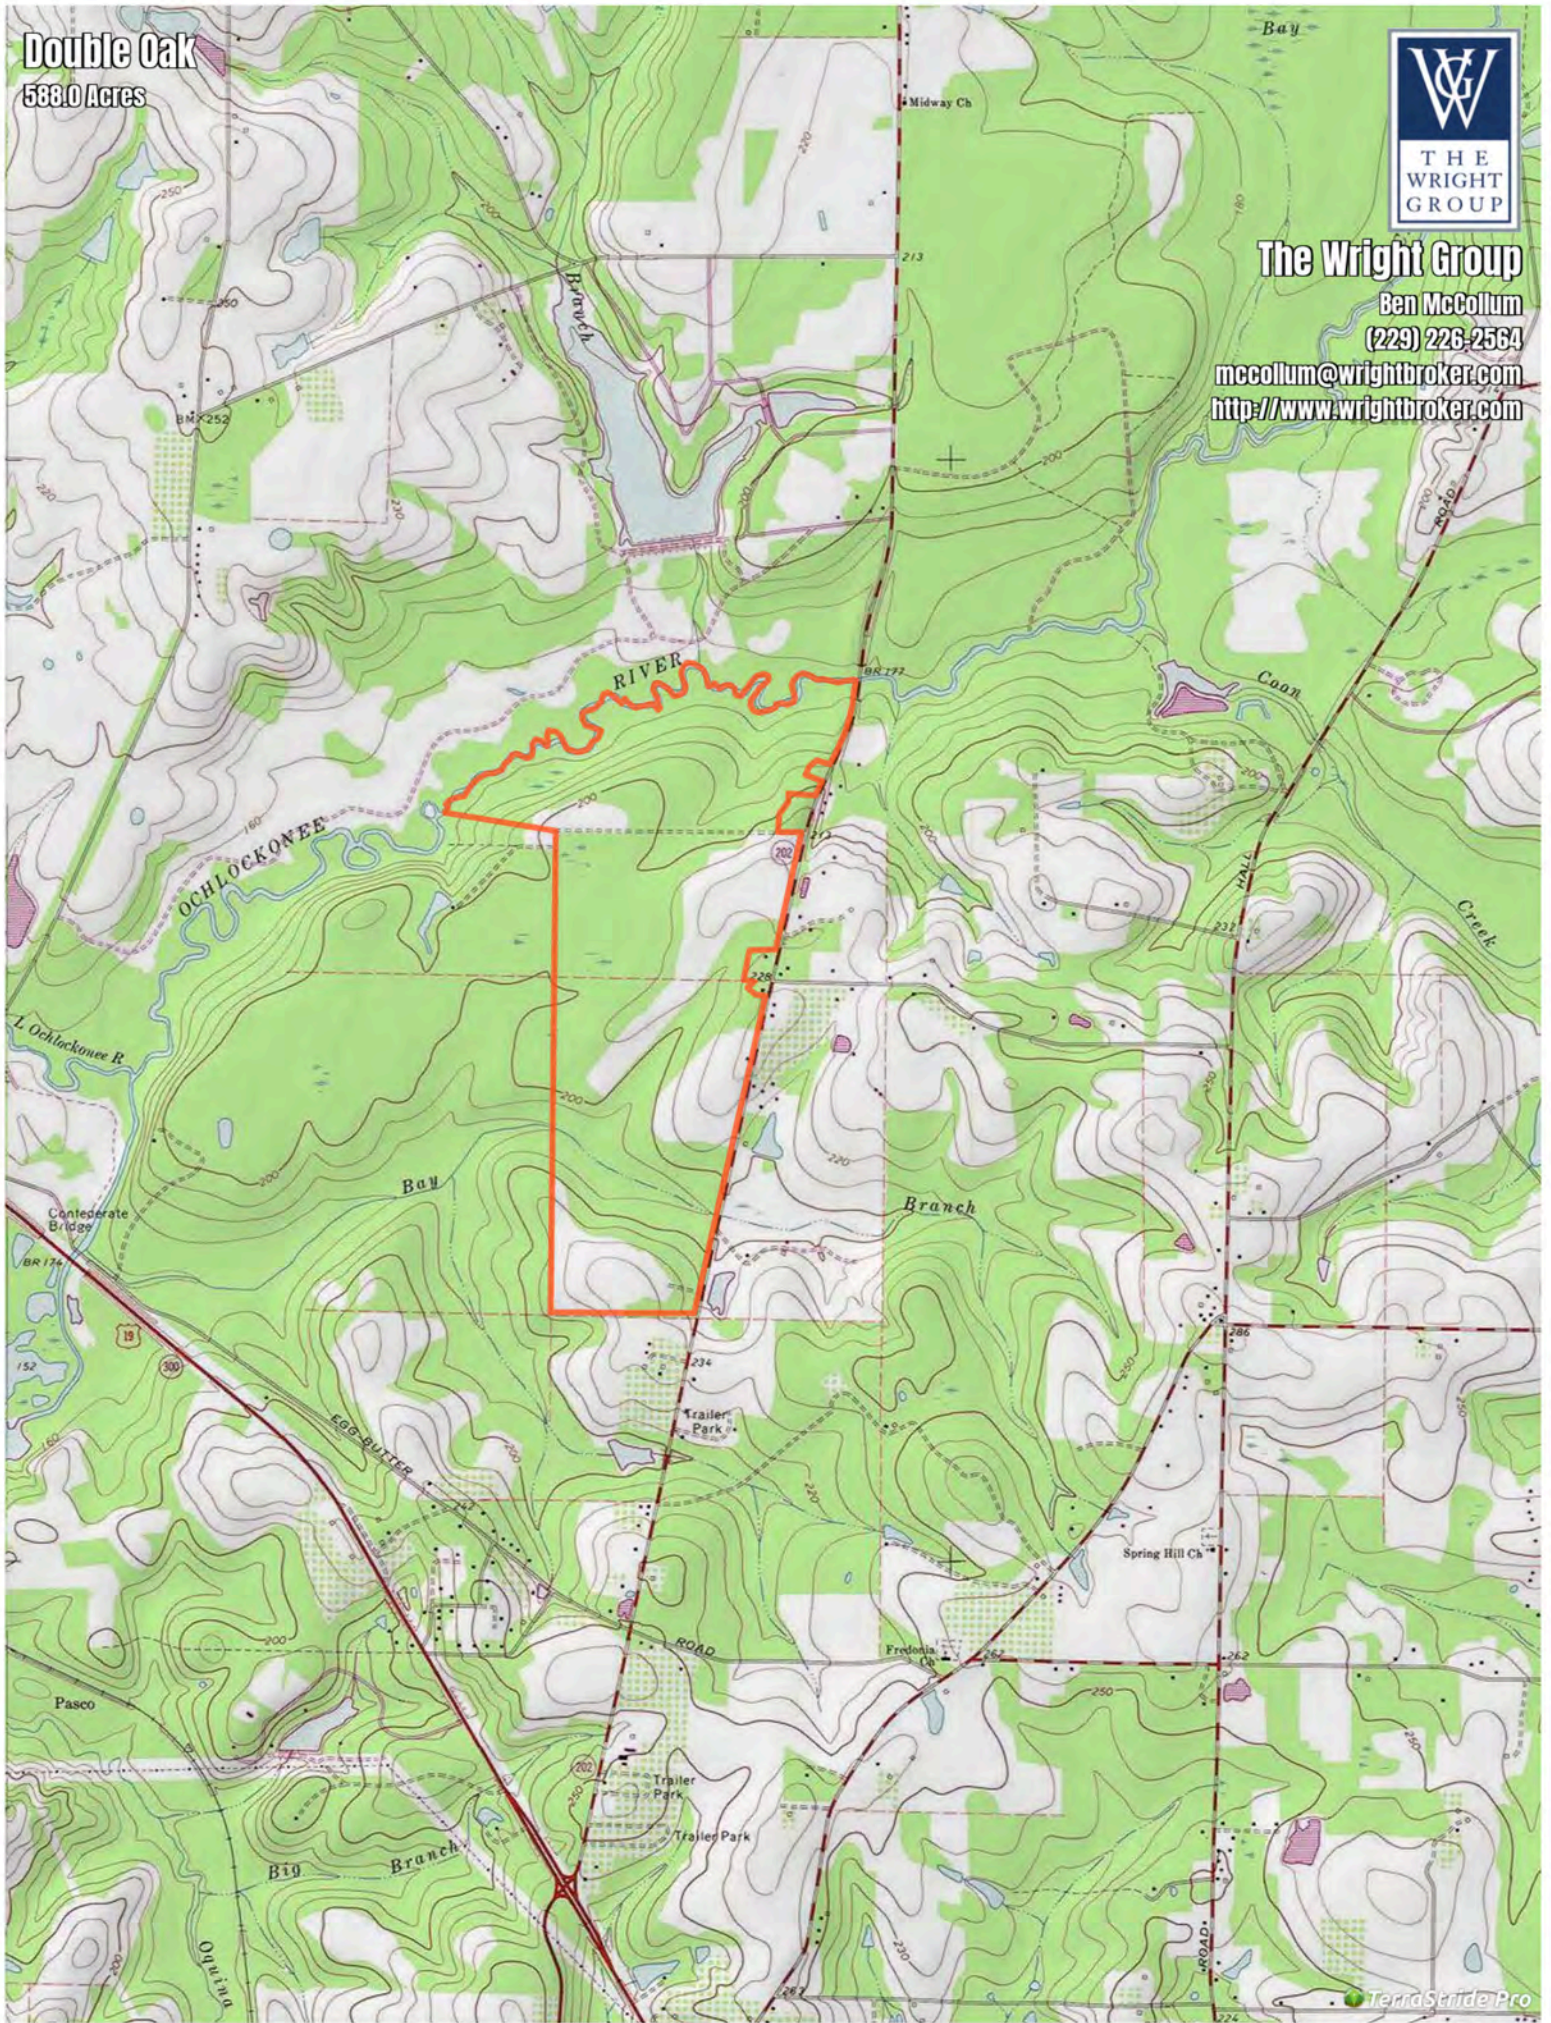

Double Oak
588.0 Acres

The Wright Group

Ben McCollum
(229) 226-2564
mccollum@wrightbroker.com
<http://www.wrightbroker.com>

Double Oak
588.0 Acres

The Wright Group

Ben McCollum

(229) 226-2564

mccollum@wrightbroker.com

<http://www.wrightbroker.com>

Double Oak
588.0 Acres

The Wright Group

Ben McCollum
(229) 226-2564

mccollum@wrightbroker.com
<http://www.wrightbroker.com>