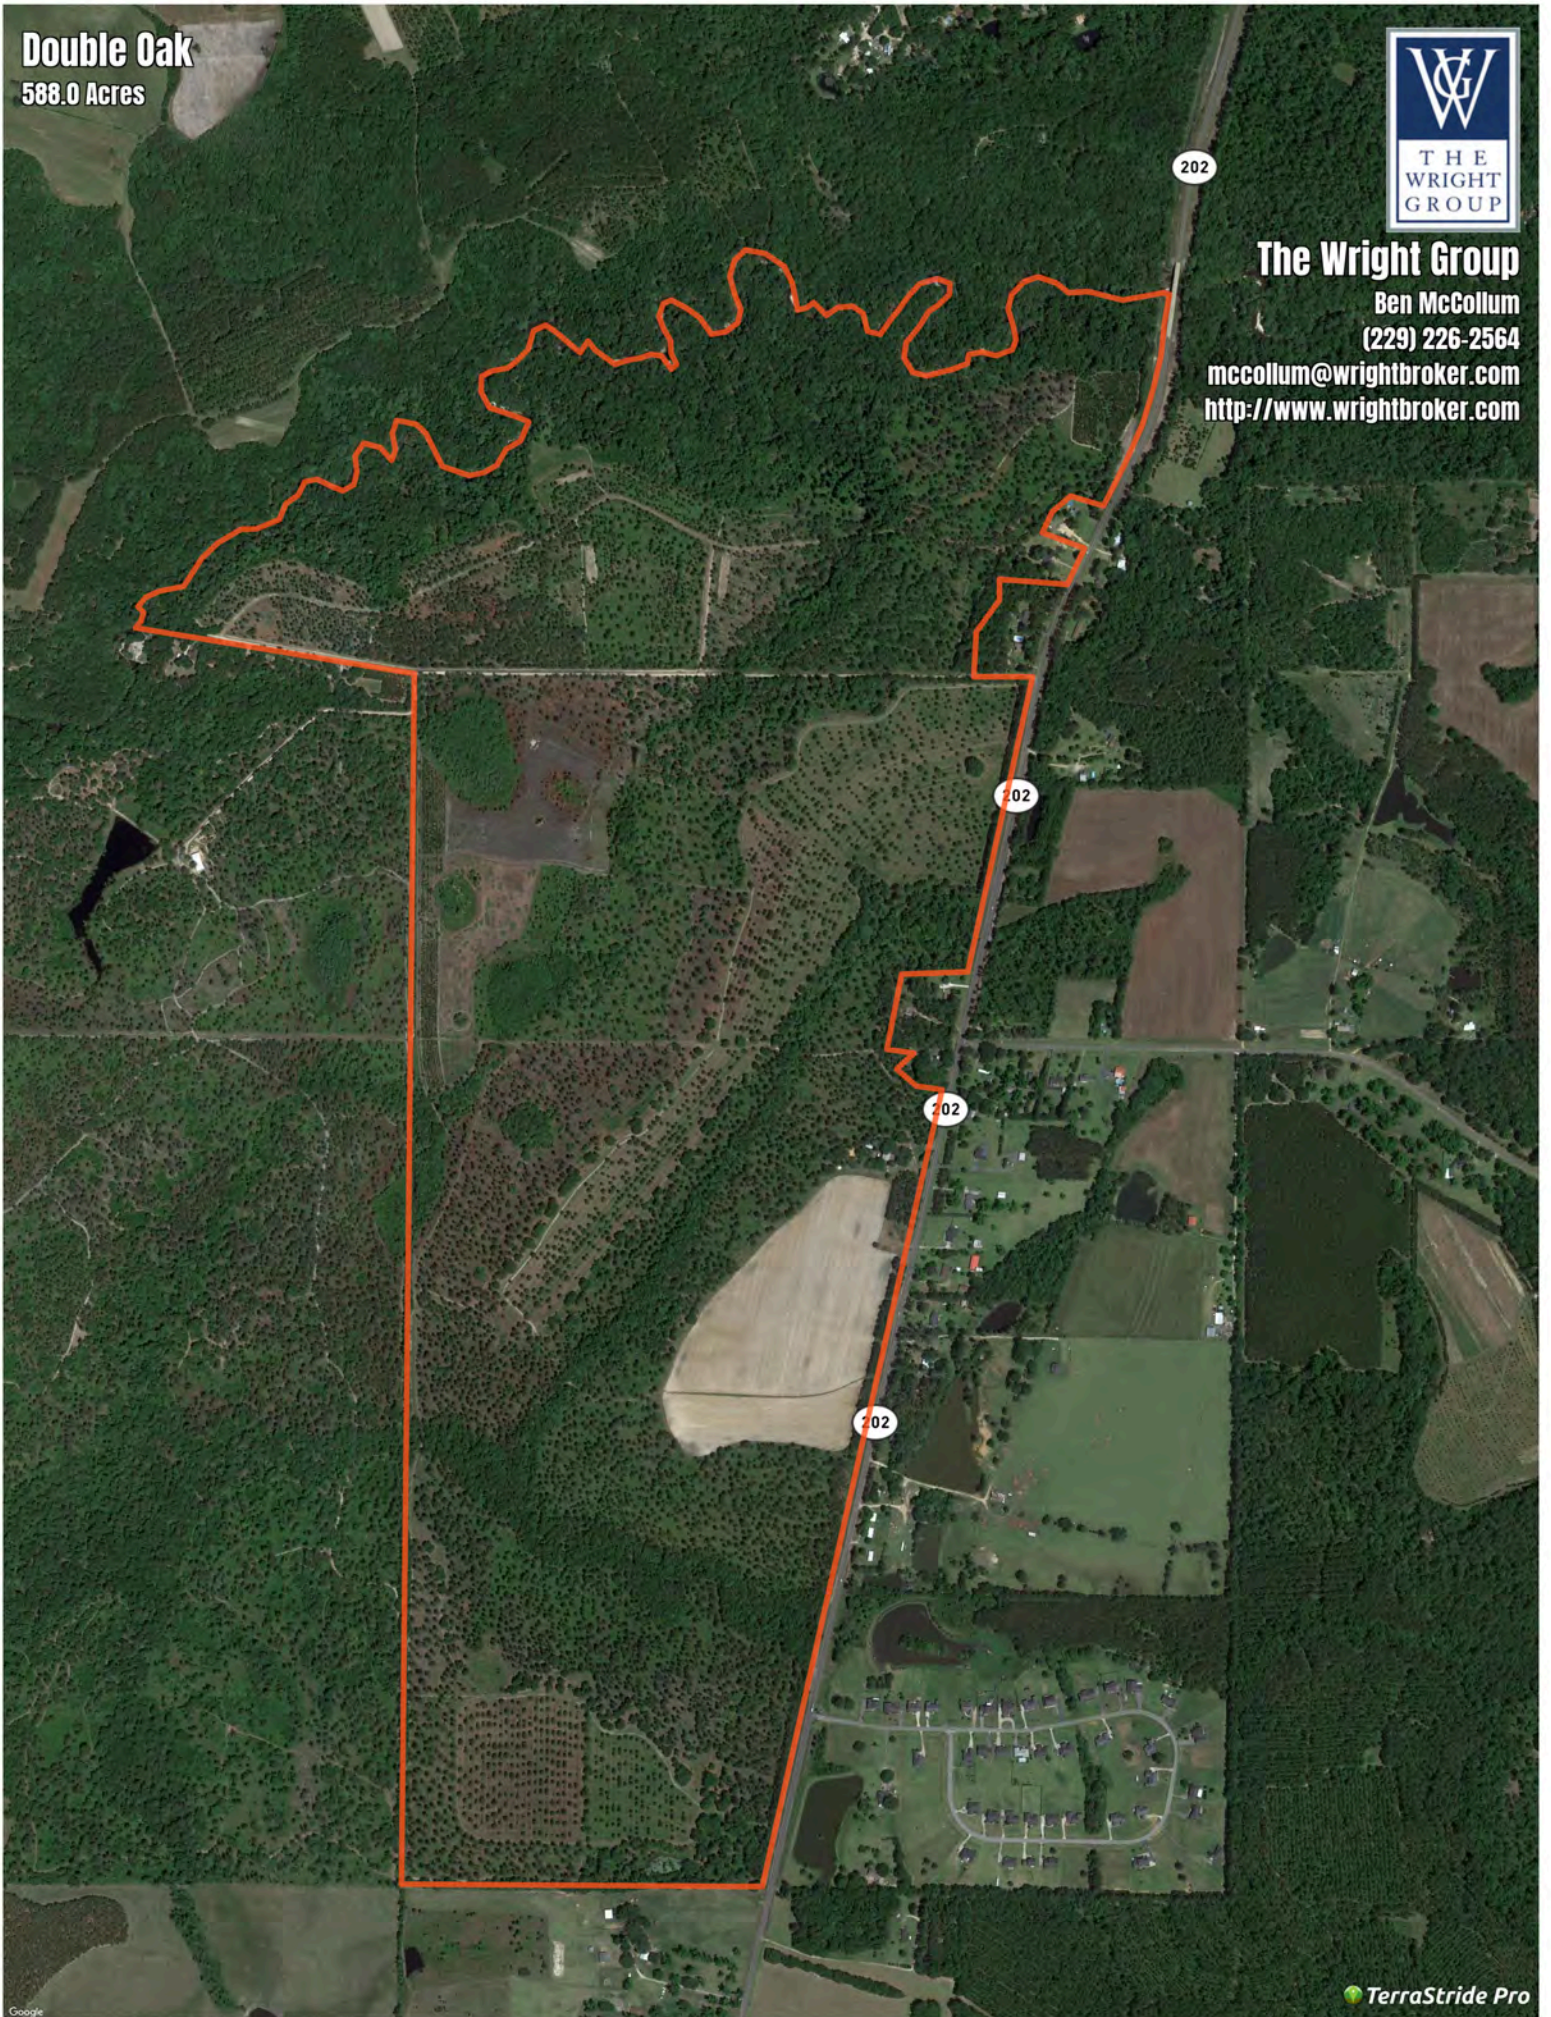

Double Oak
588.0 Acres

The Wright Group

Ben McCollum
(229) 226-2564
mccollum@wrightbroker.com
<http://www.wrightbroker.com>

Double Oak
588.0 Acres

The Wright Group

Ben McCollum

(229) 226-2564

mccollum@wrightbroker.com

<http://www.wrightbroker.com>

Double Oak
588.0 Acres

The Wright Group

Ben McCollum
(229) 226-2564

mccollum@wrightbroker.com
<http://www.wrightbroker.com>