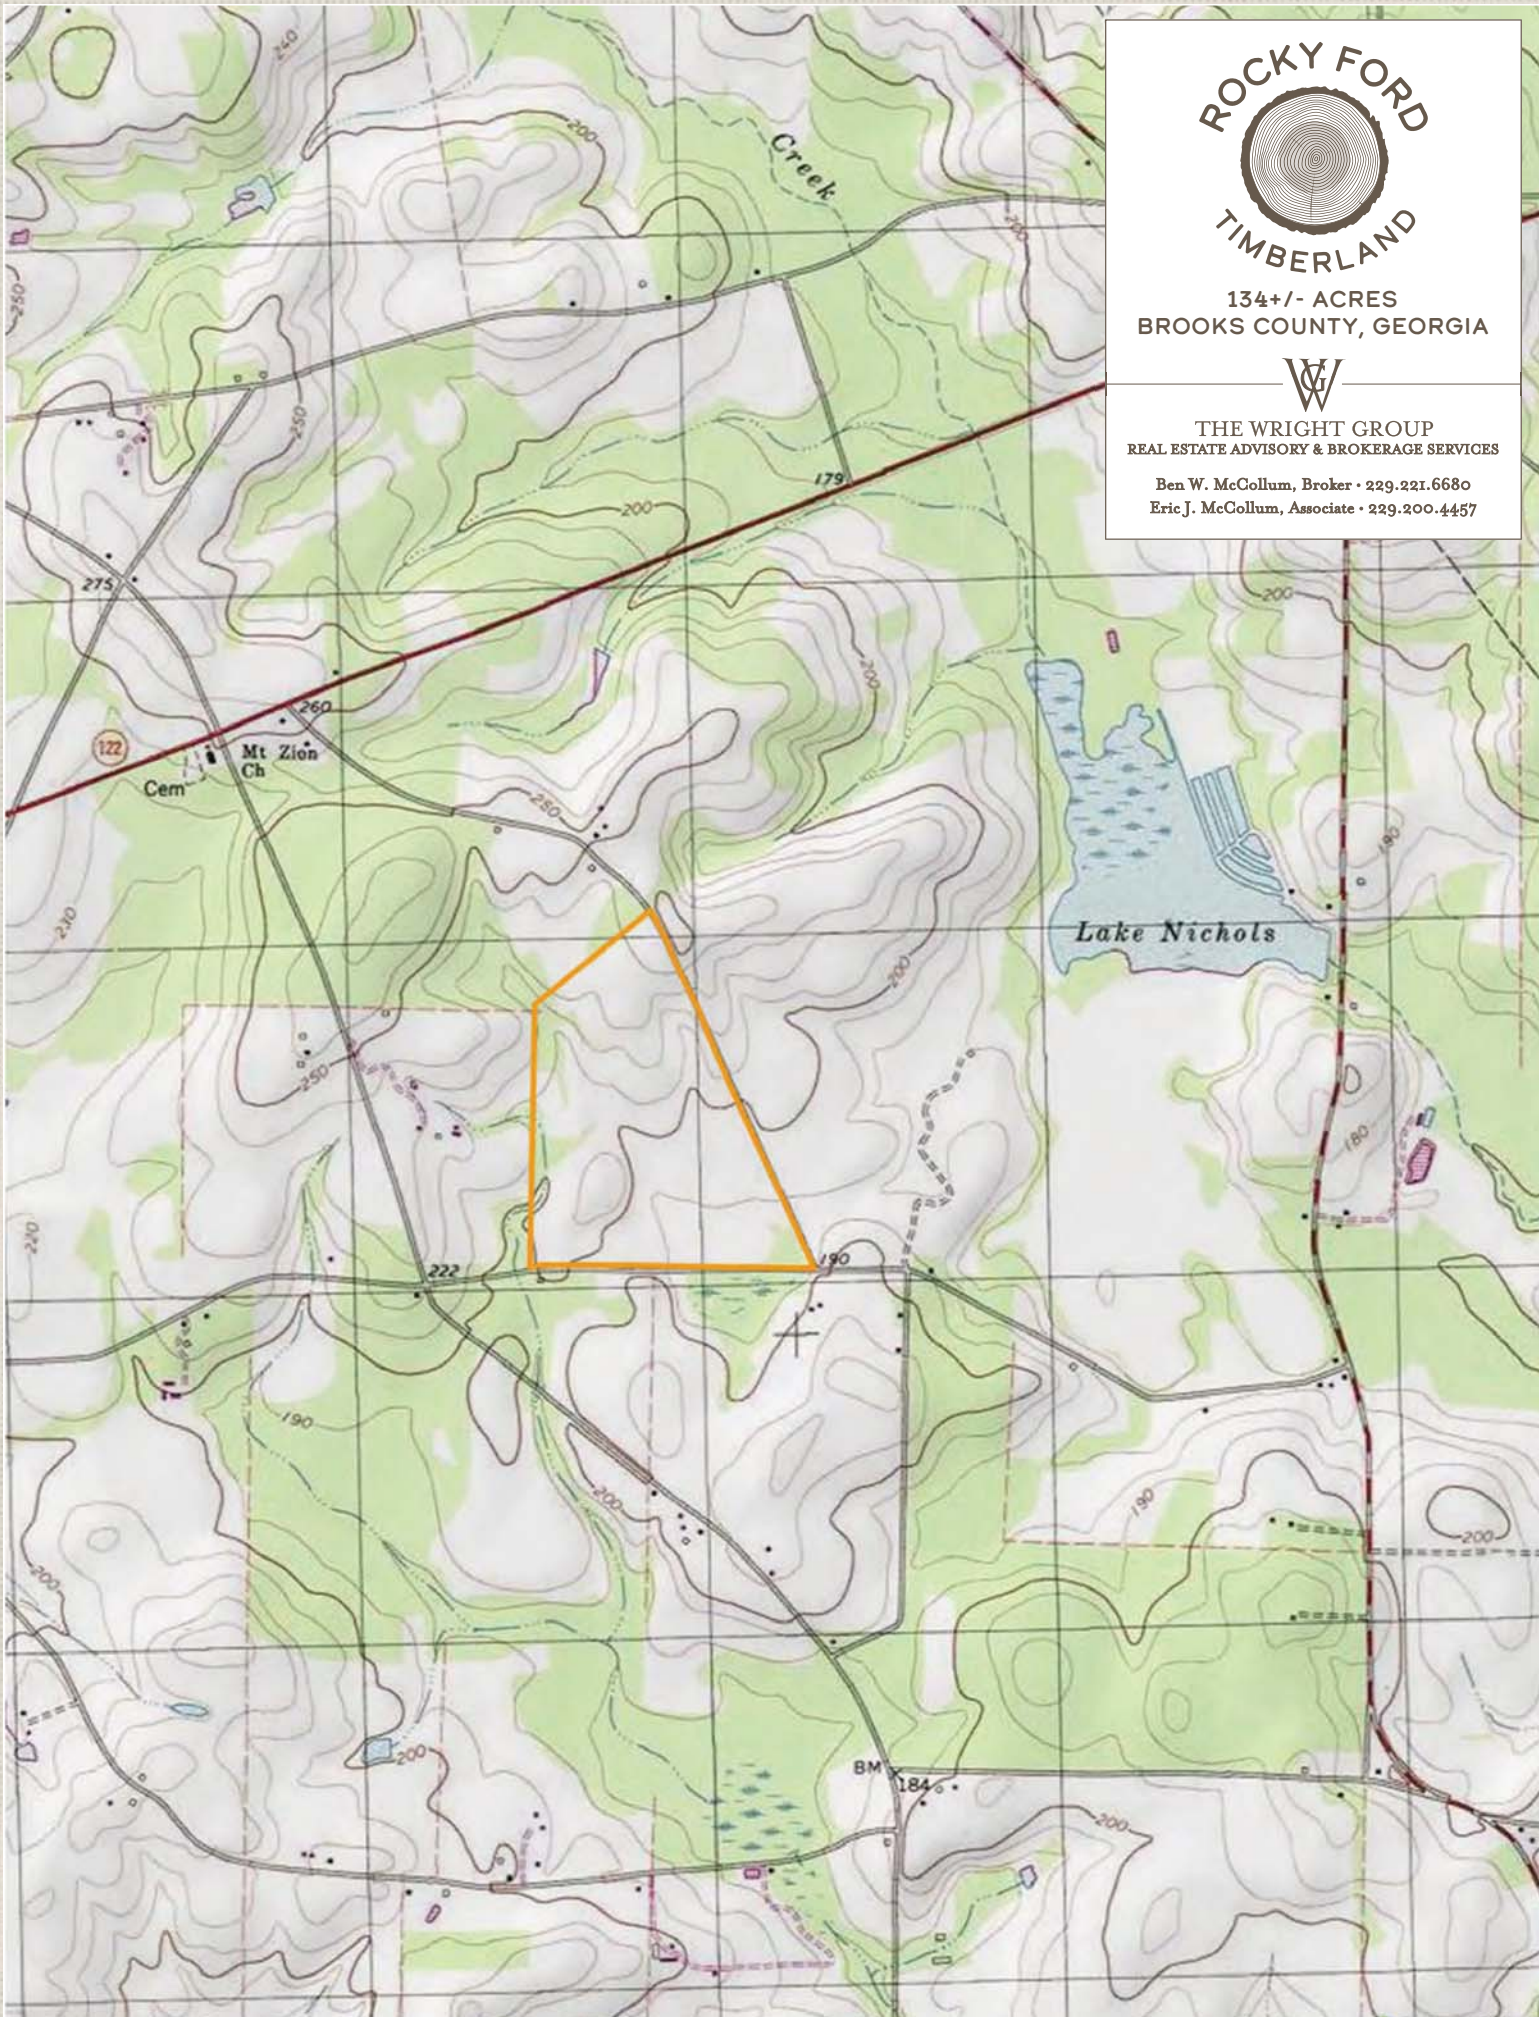

134+/- ACRES
BROOKS COUNTY, GEORGIA

THE WRIGHT GROUP
REAL ESTATE ADVISORY & BROKERAGE SERVICES

Ben W. McCollum, Broker • 229.221.6680
Eric J. McCollum, Associate • 229.200.4457