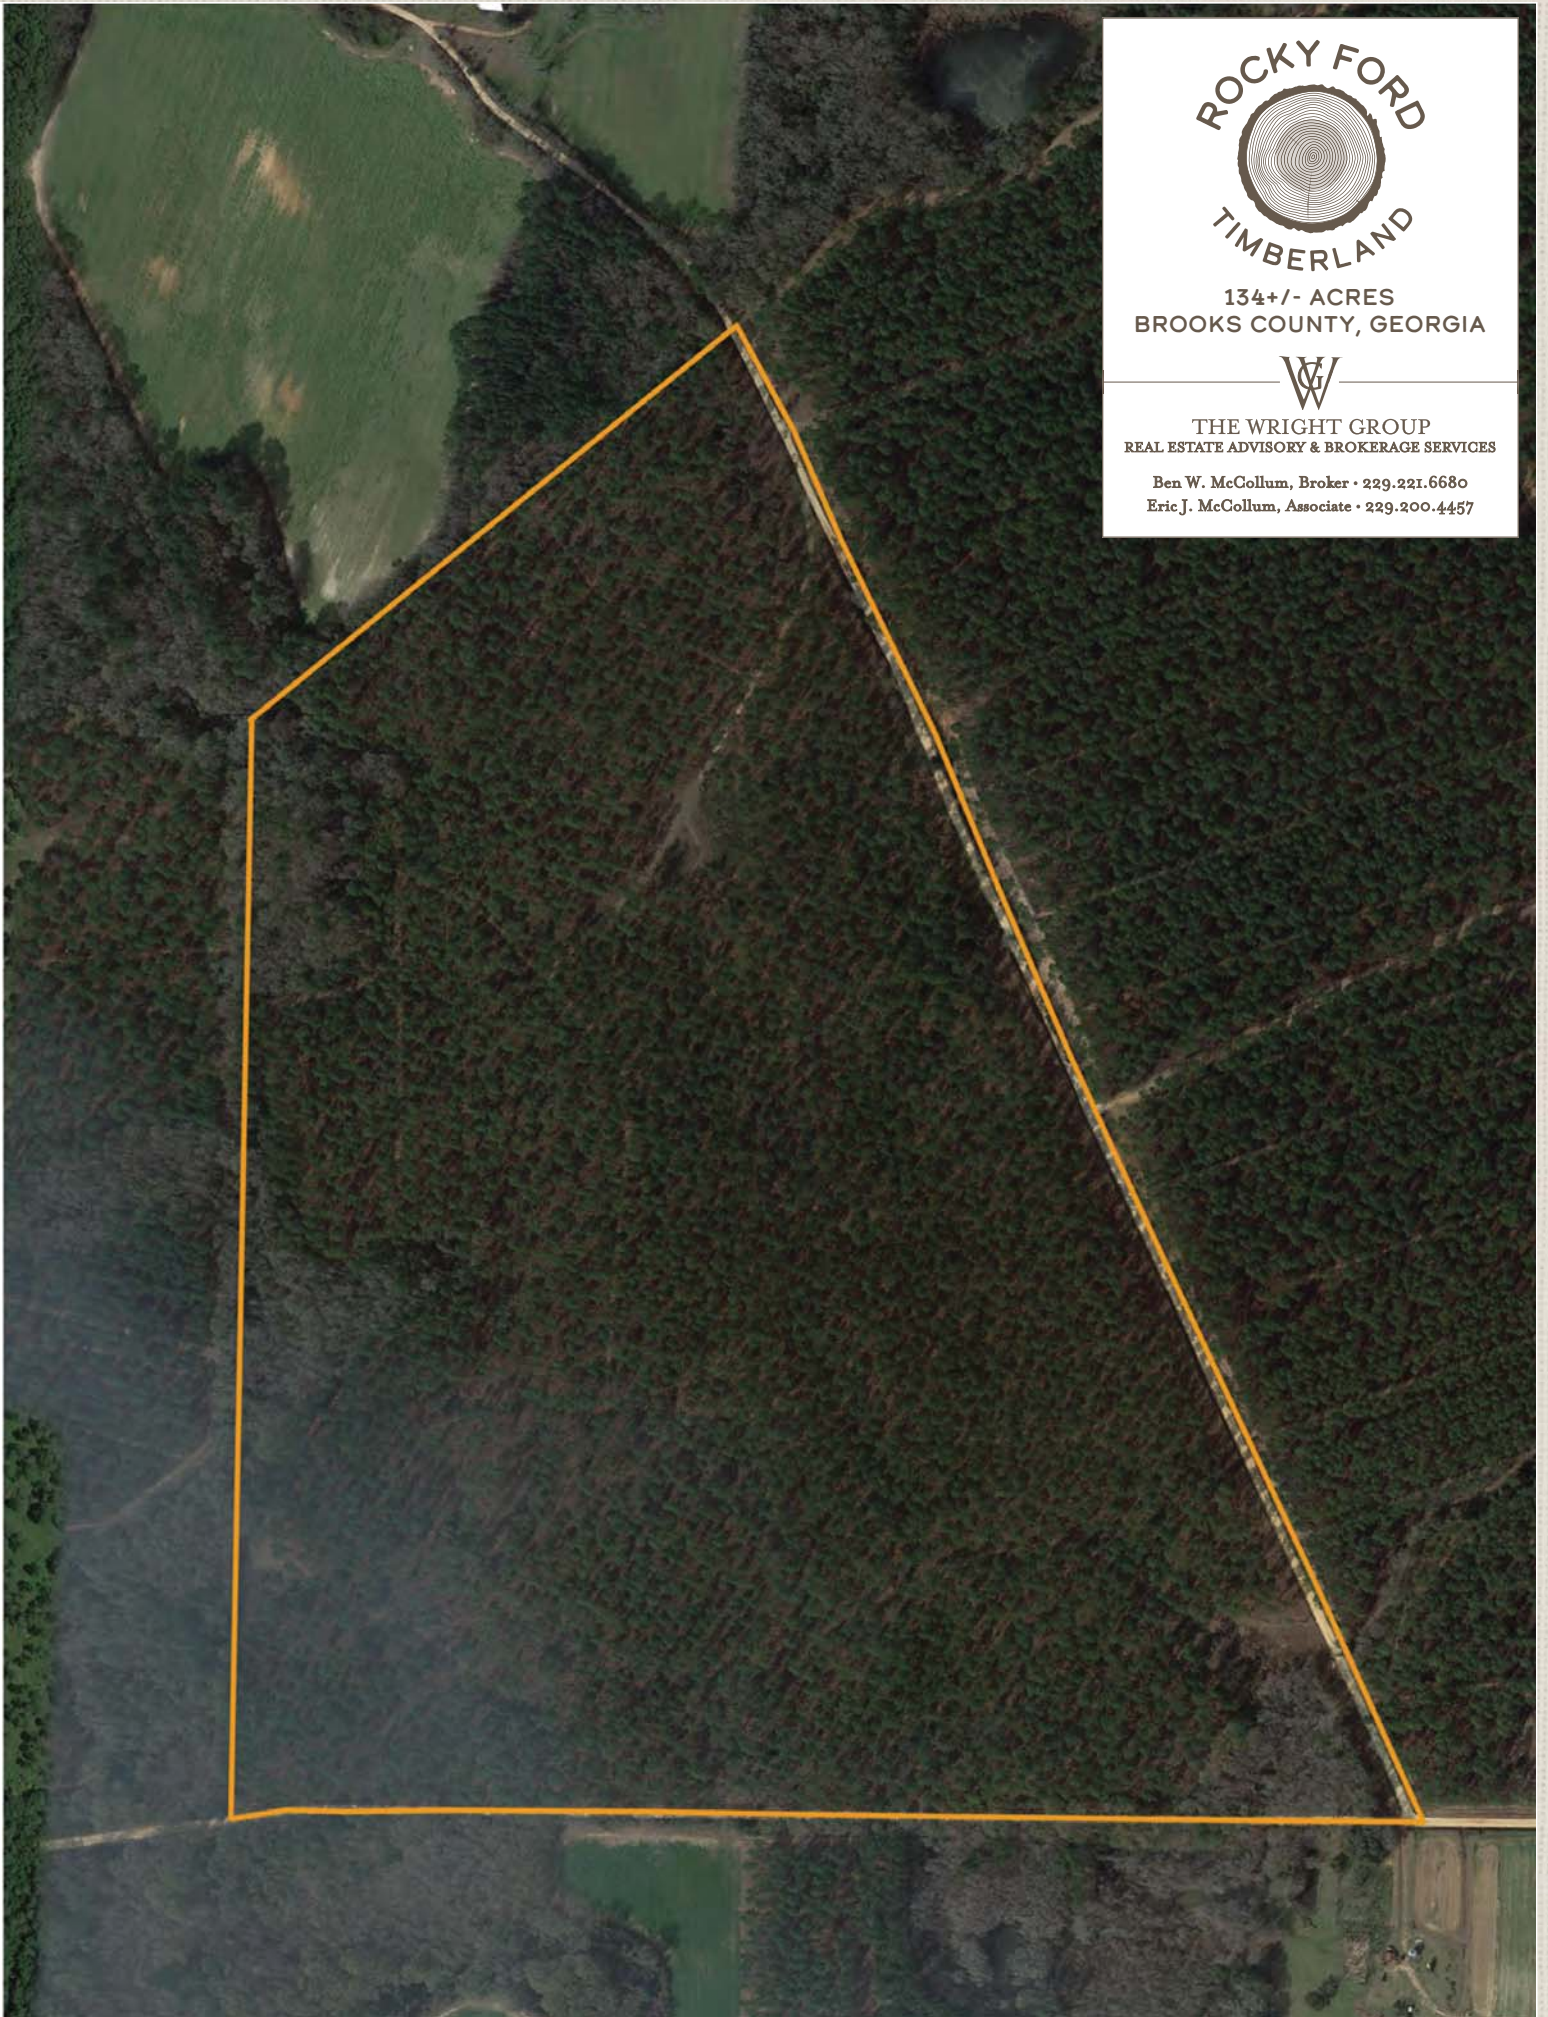

134+/- ACRES
BROOKS COUNTY, GEORGIA

THE WRIGHT GROUP
REAL ESTATE ADVISORY & BROKERAGE SERVICES

Ben W. McCollum, Broker • 229.221.6680
Eric J. McCollum, Associate • 229.200.4457