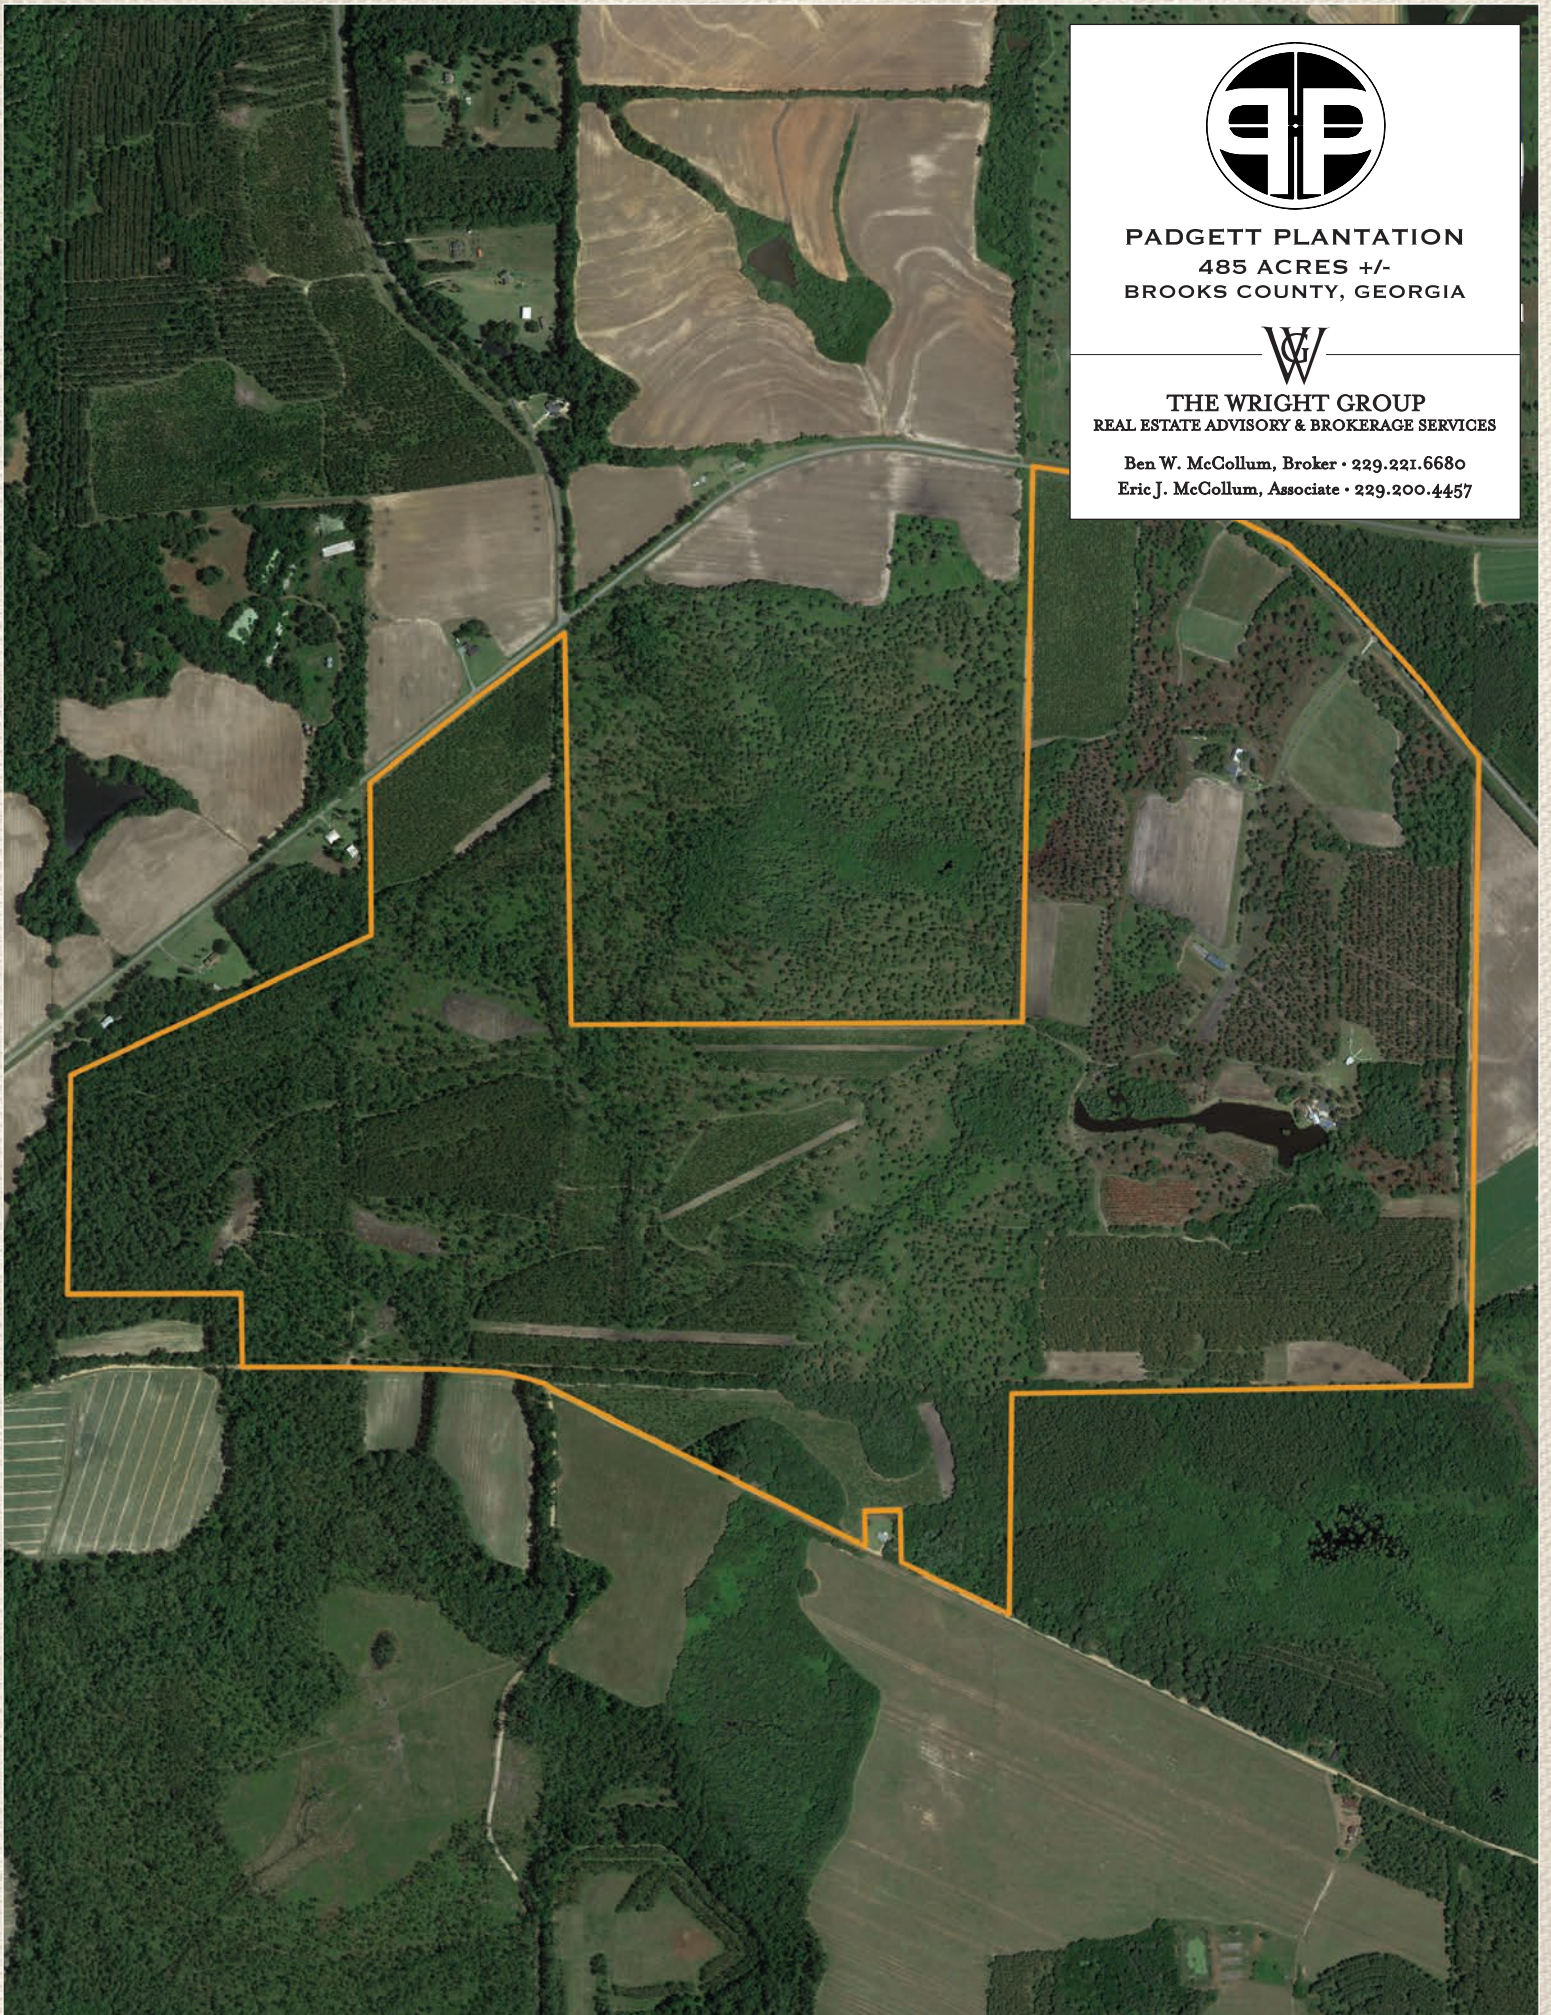

PADGETT PLANTATION
485 ACRES +/-
BROOKS COUNTY, GEORGIA

THE WRIGHT GROUP
REAL ESTATE ADVISORY & BROKERAGE SERVICES

Ben W. McCollum, Broker • 229.221.6680
Eric J. McCollum, Associate • 229.200.4457