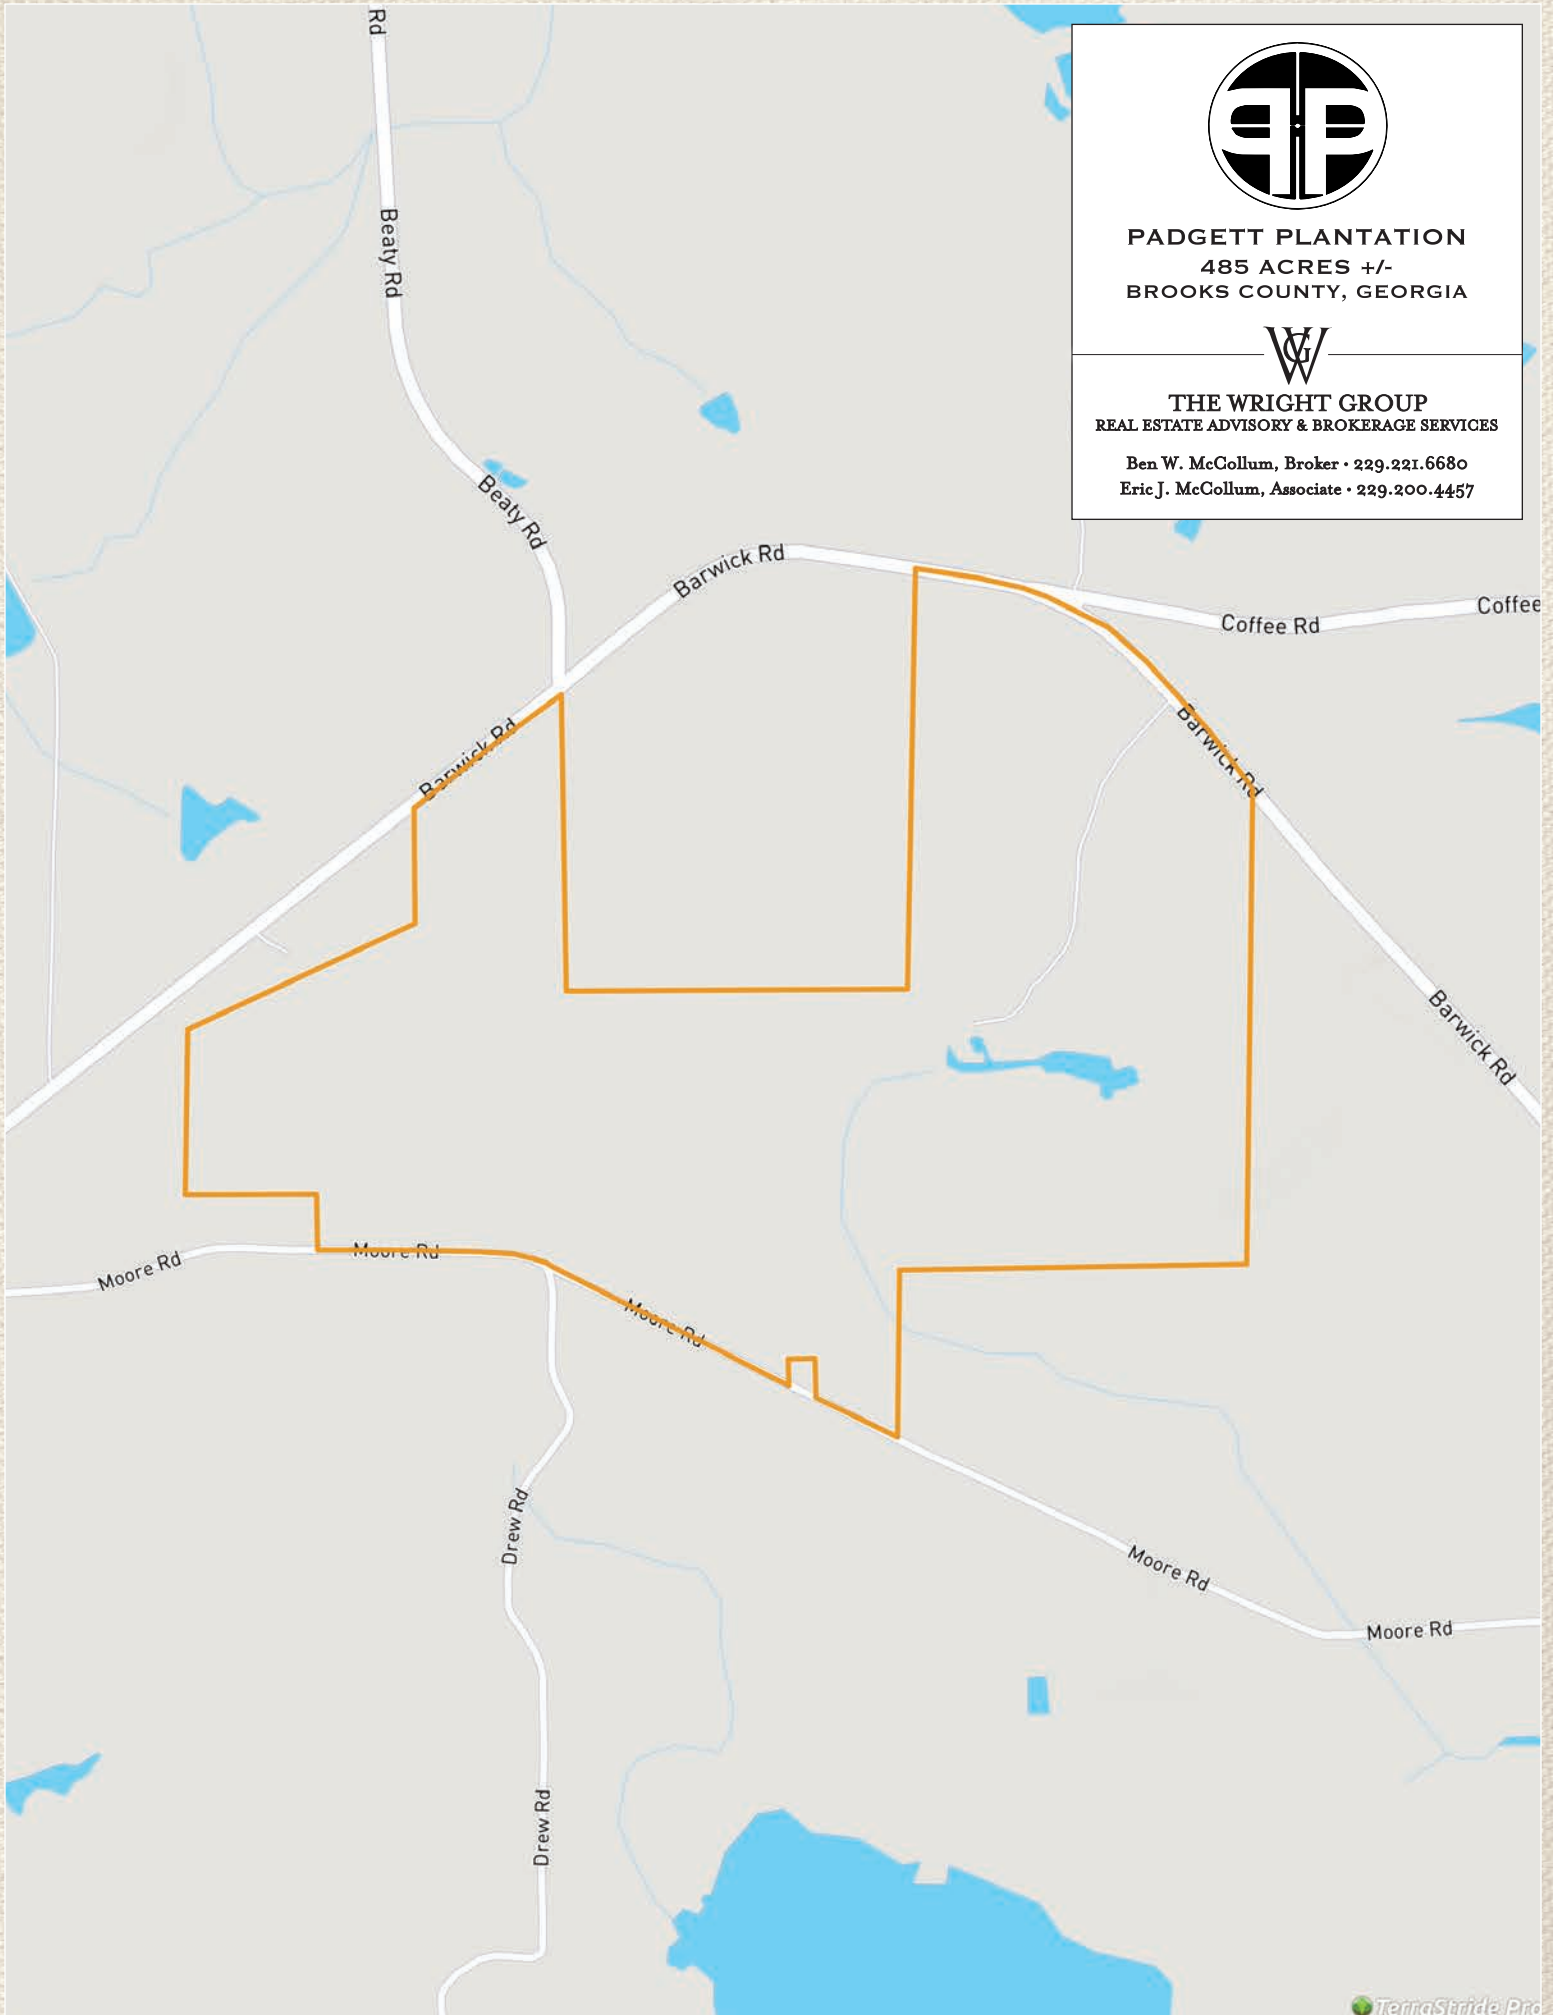

PADGETT PLANTATION
485 ACRES +/-
BROOKS COUNTY, GEORGIA

THE WRIGHT GROUP
REAL ESTATE ADVISORY & BROKERAGE SERVICES

Ben W. McCollum, Broker • 229.221.6680
Eric J. McCollum, Associate • 229.200.4457