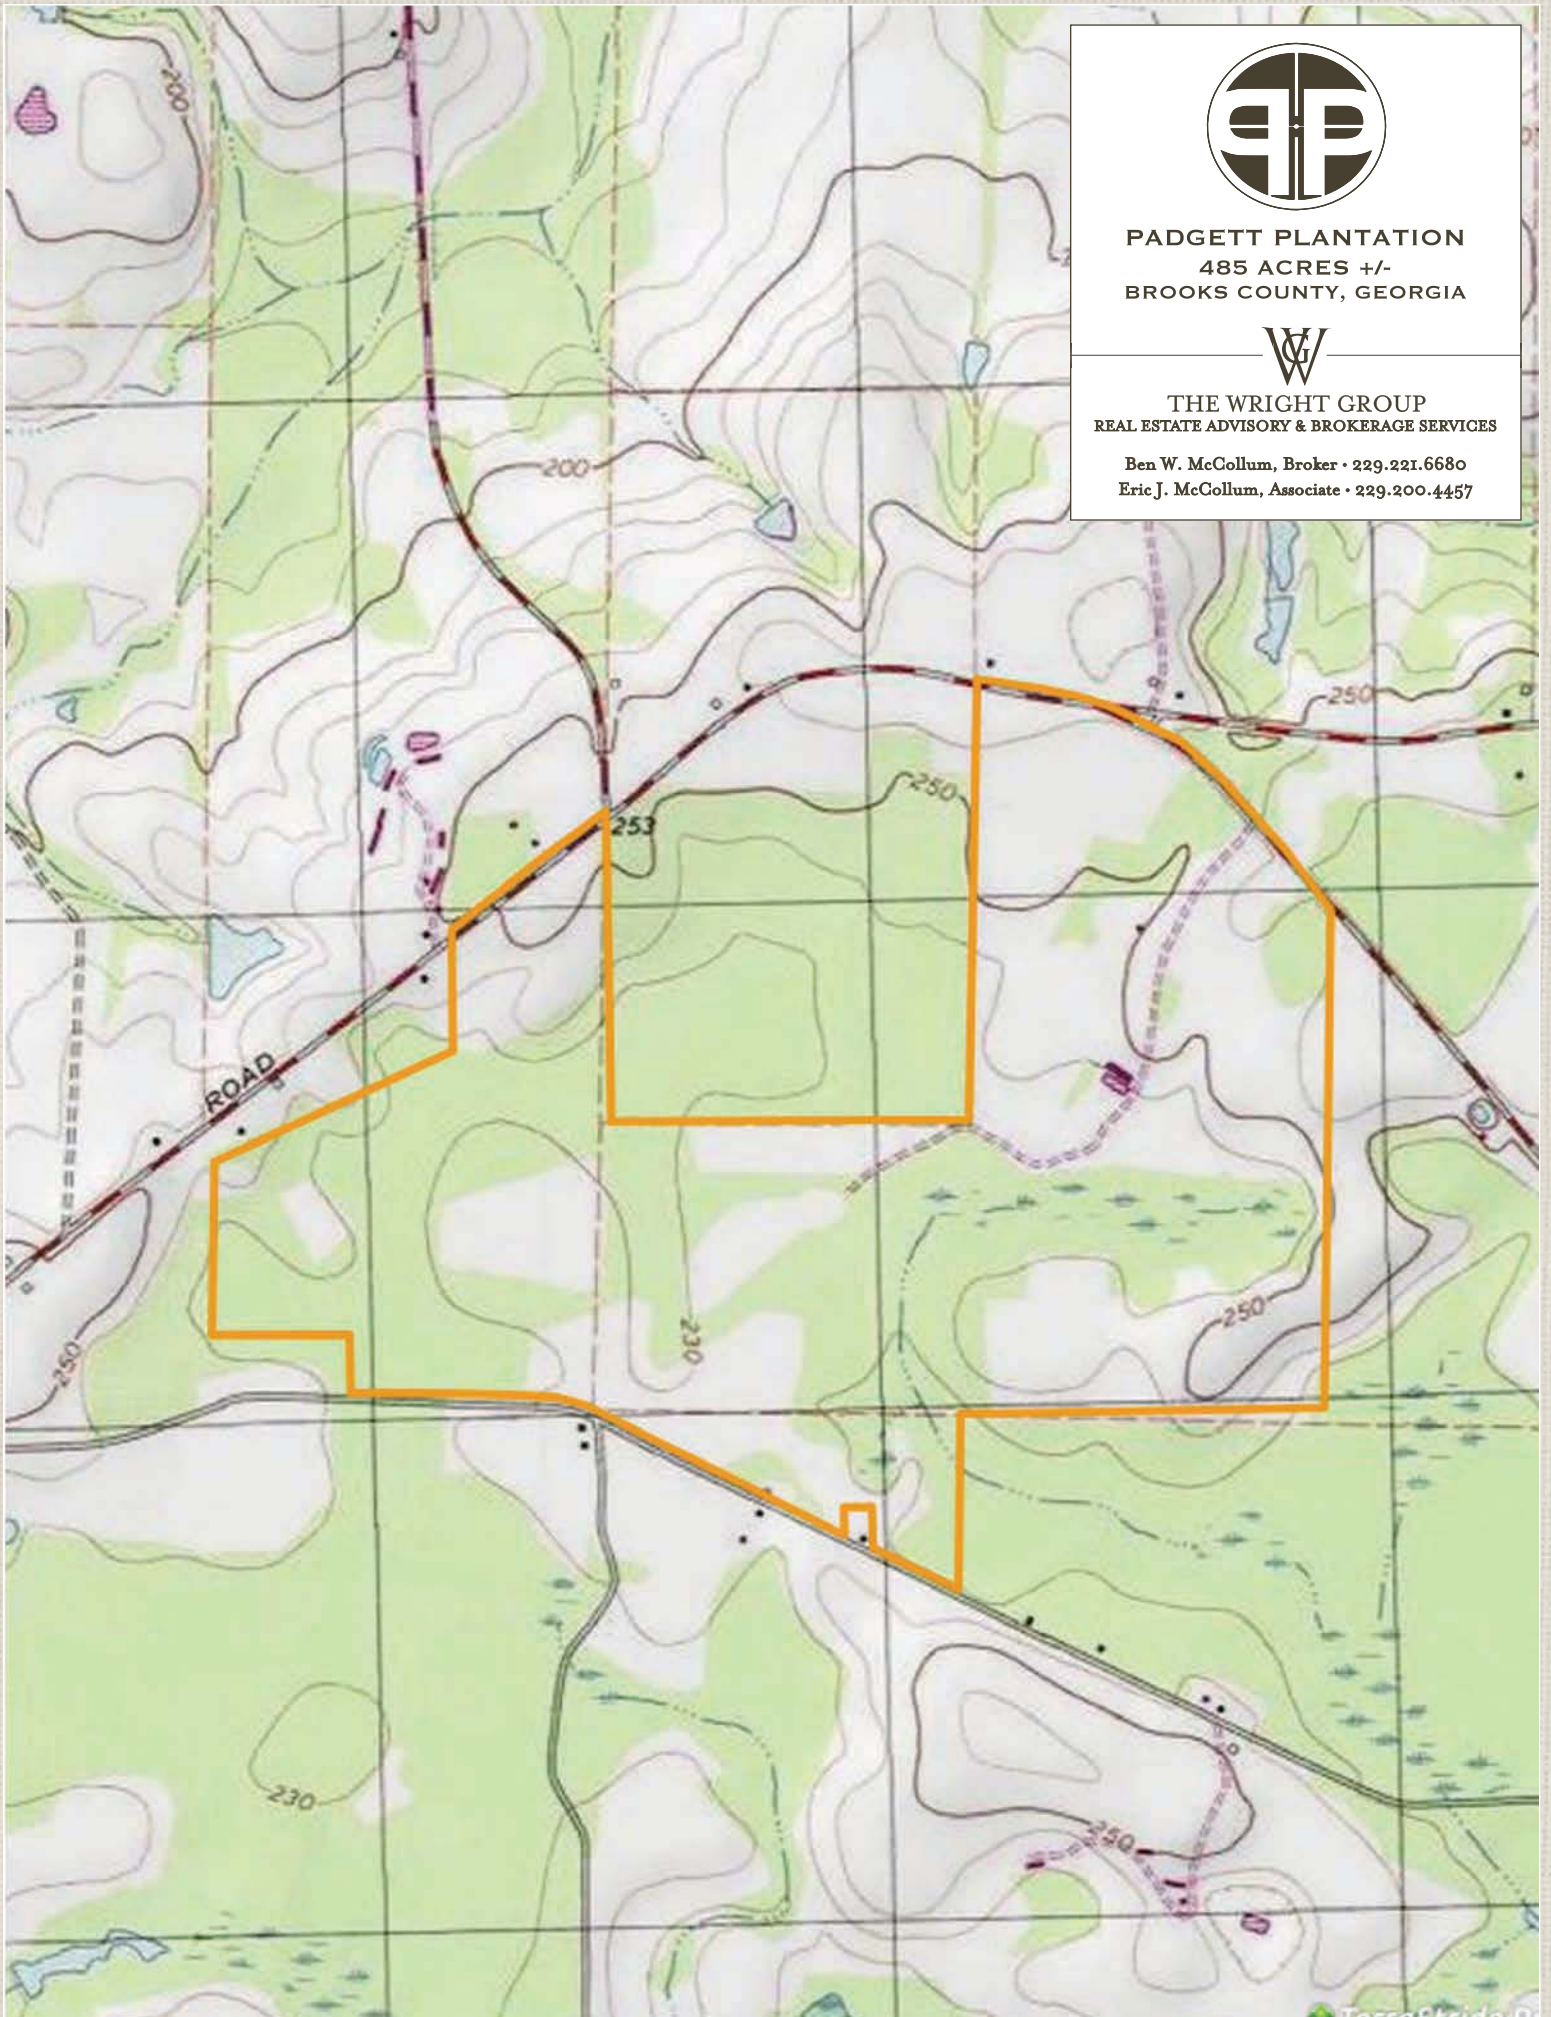

PADGETT PLANTATION
485 ACRES +/-
BROOKS COUNTY, GEORGIA

THE WRIGHT GROUP
REAL ESTATE ADVISORY & BROKERAGE SERVICES

Ben W. McCollum, Broker • 229.221.6680
Eric J. McCollum, Associate • 229.200.4457