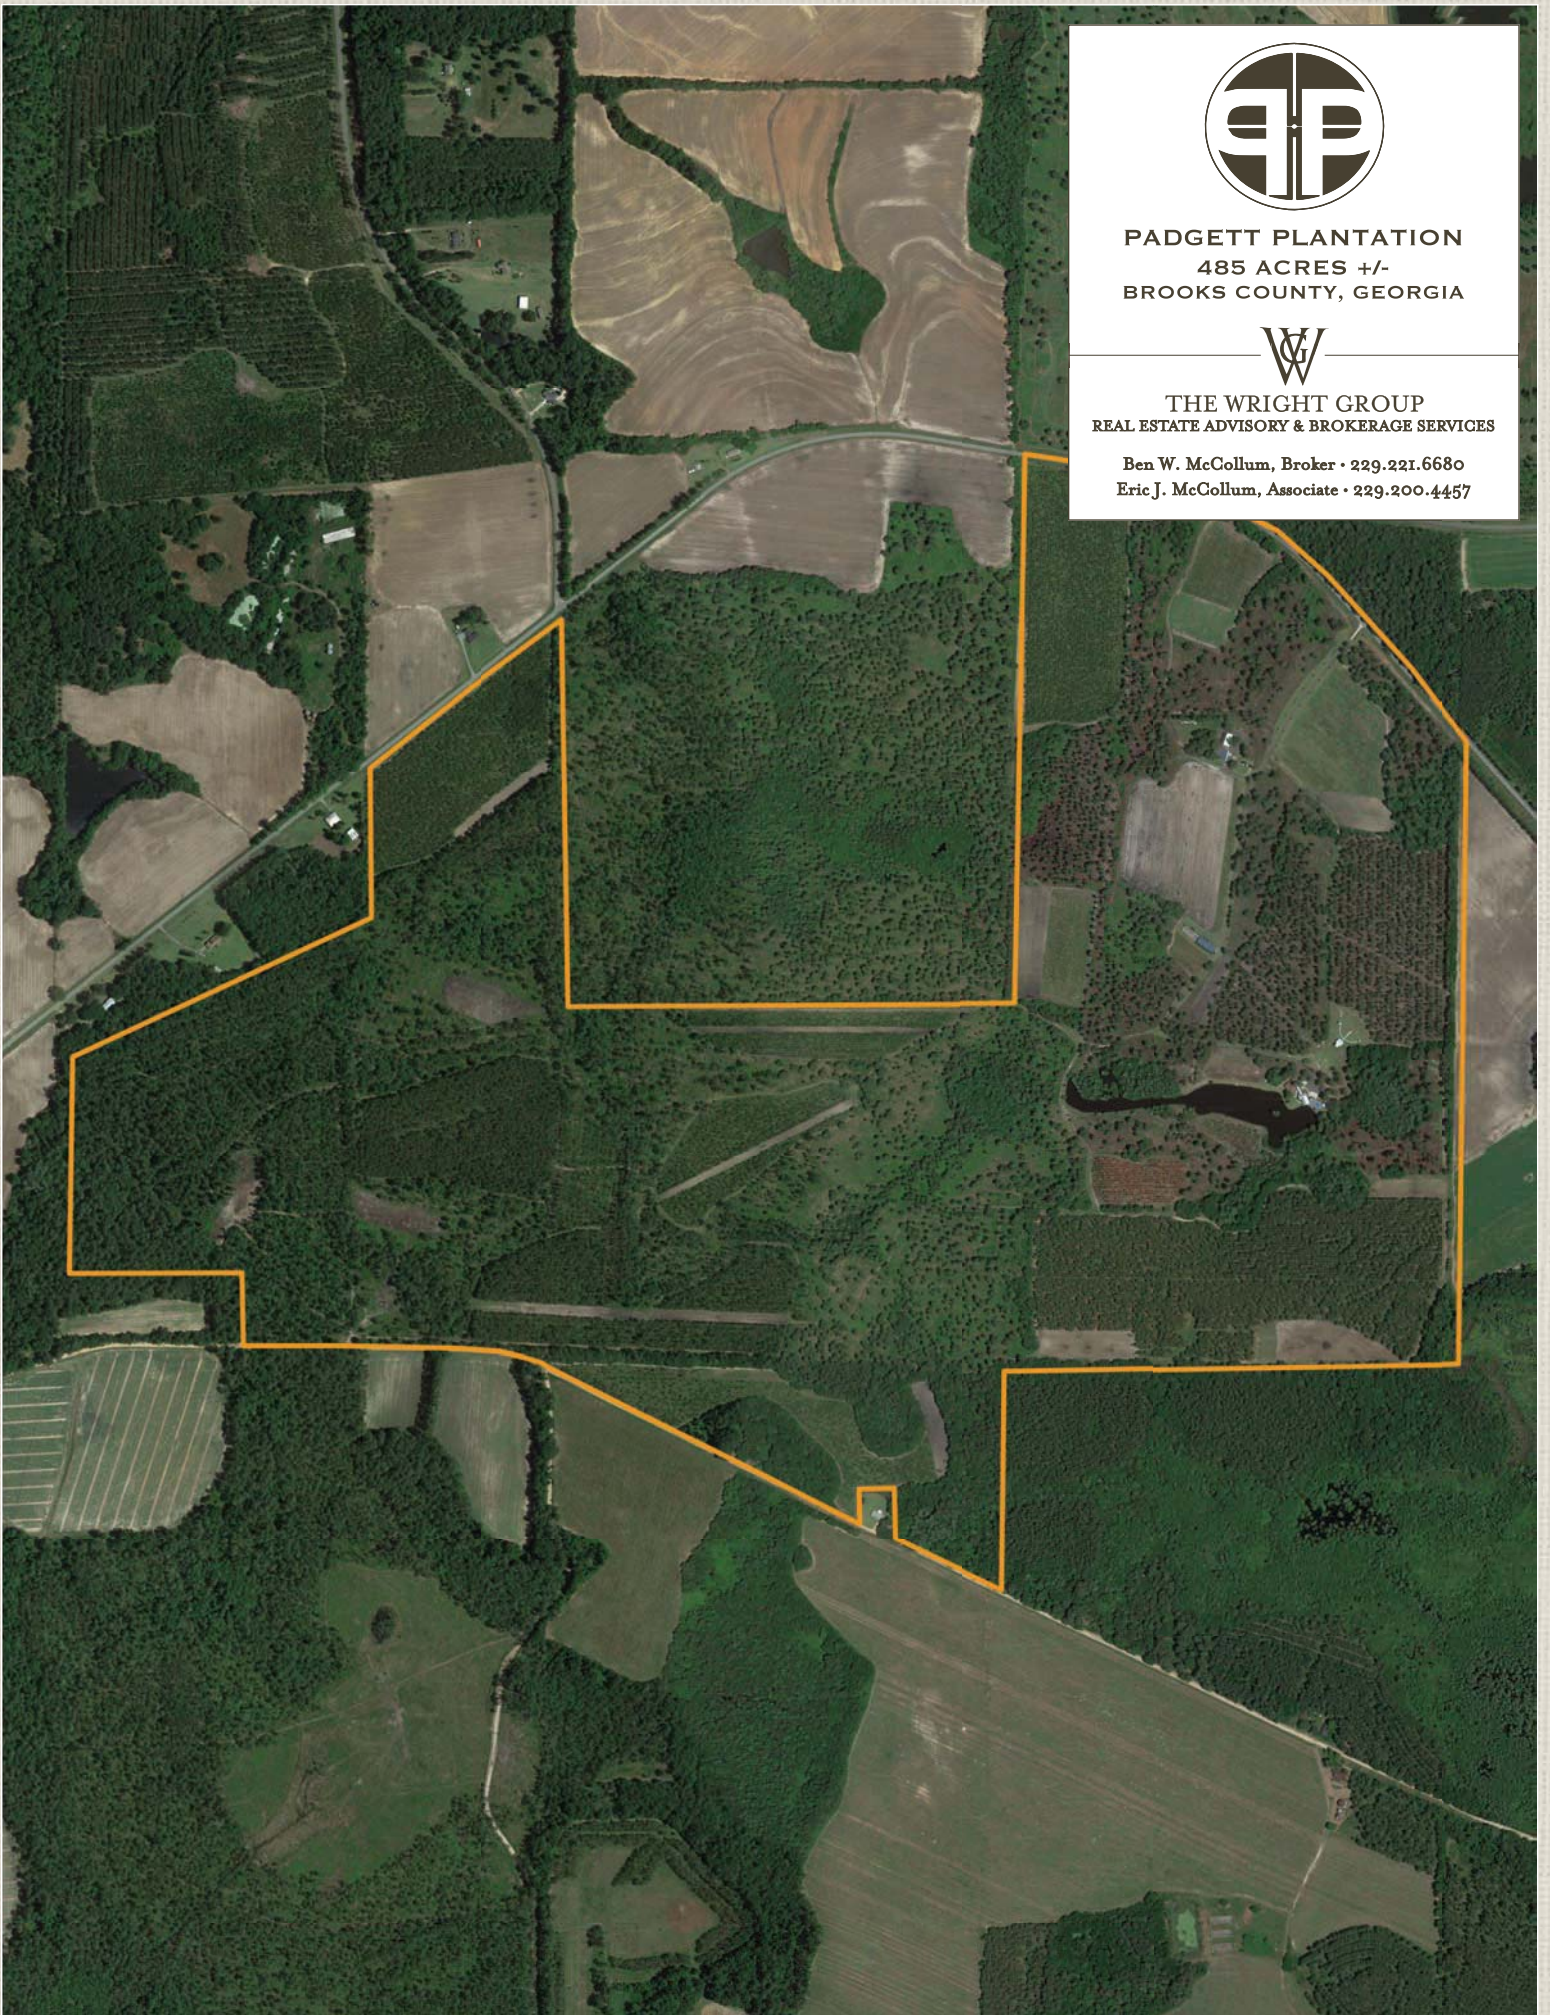

PADGETT PLANTATION
485 ACRES +/-
BROOKS COUNTY, GEORGIA

THE WRIGHT GROUP
REAL ESTATE ADVISORY & BROKERAGE SERVICES

Ben W. McCollum, Broker • 229.221.6680
Eric J. McCollum, Associate • 229.200.4457