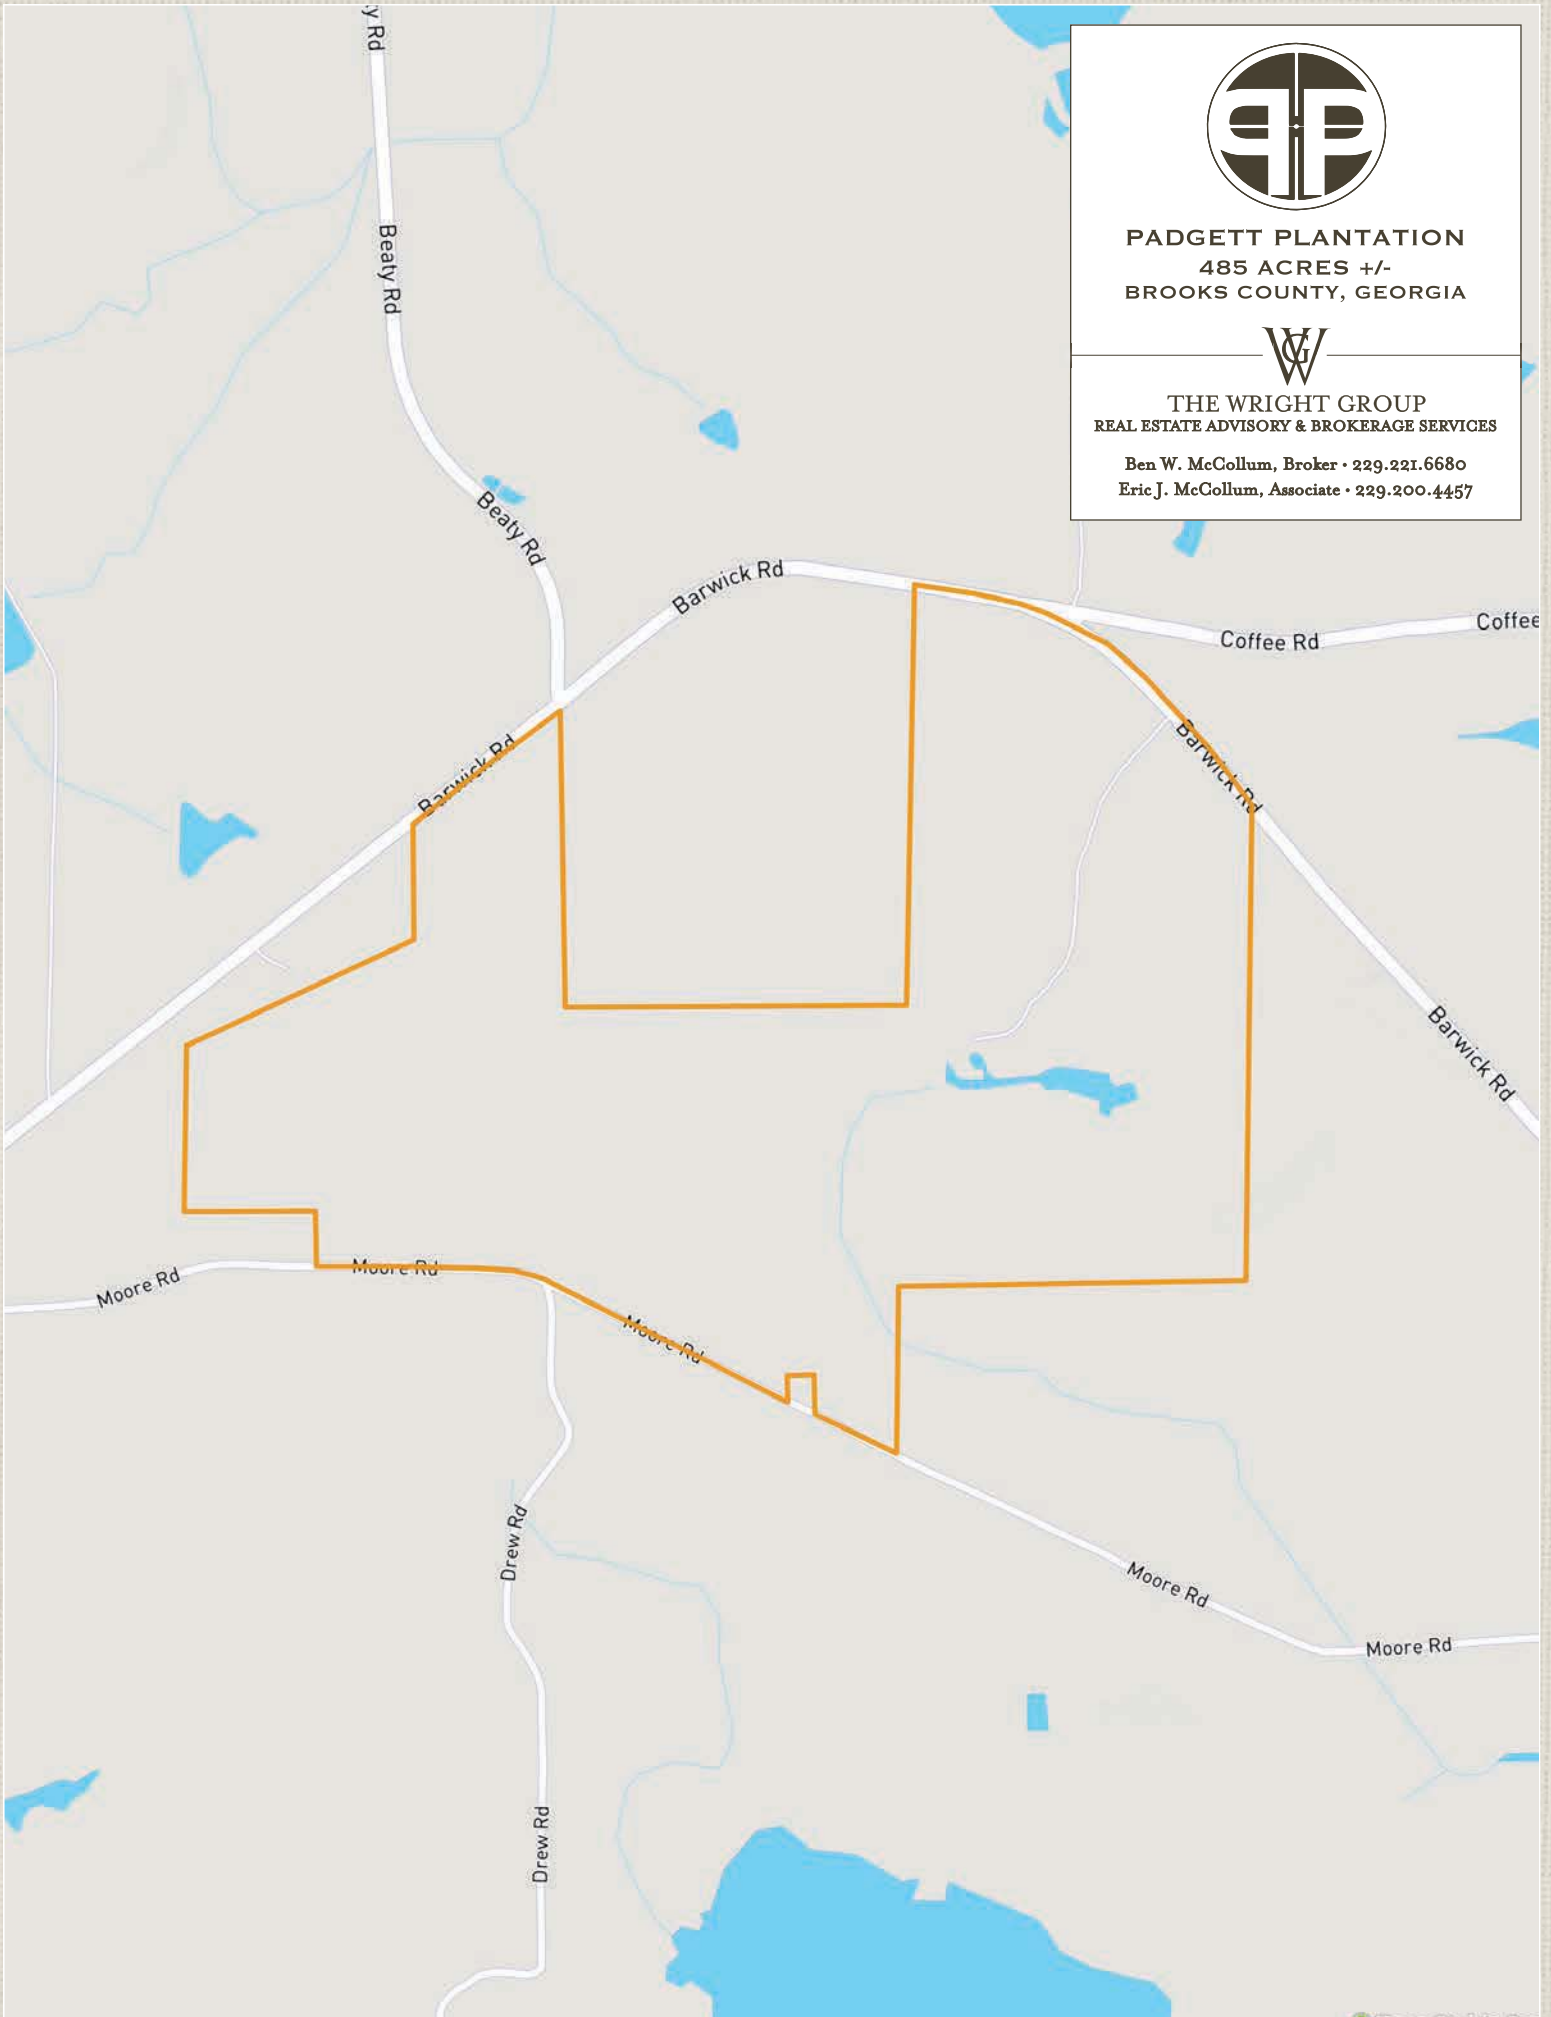

PADGETT PLANTATION
485 ACRES +/-
BROOKS COUNTY, GEORGIA

THE WRIGHT GROUP
REAL ESTATE ADVISORY & BROKERAGE SERVICES

Ben W. McCollum, Broker • 229.221.6680
Eric J. McCollum, Associate • 229.200.4457