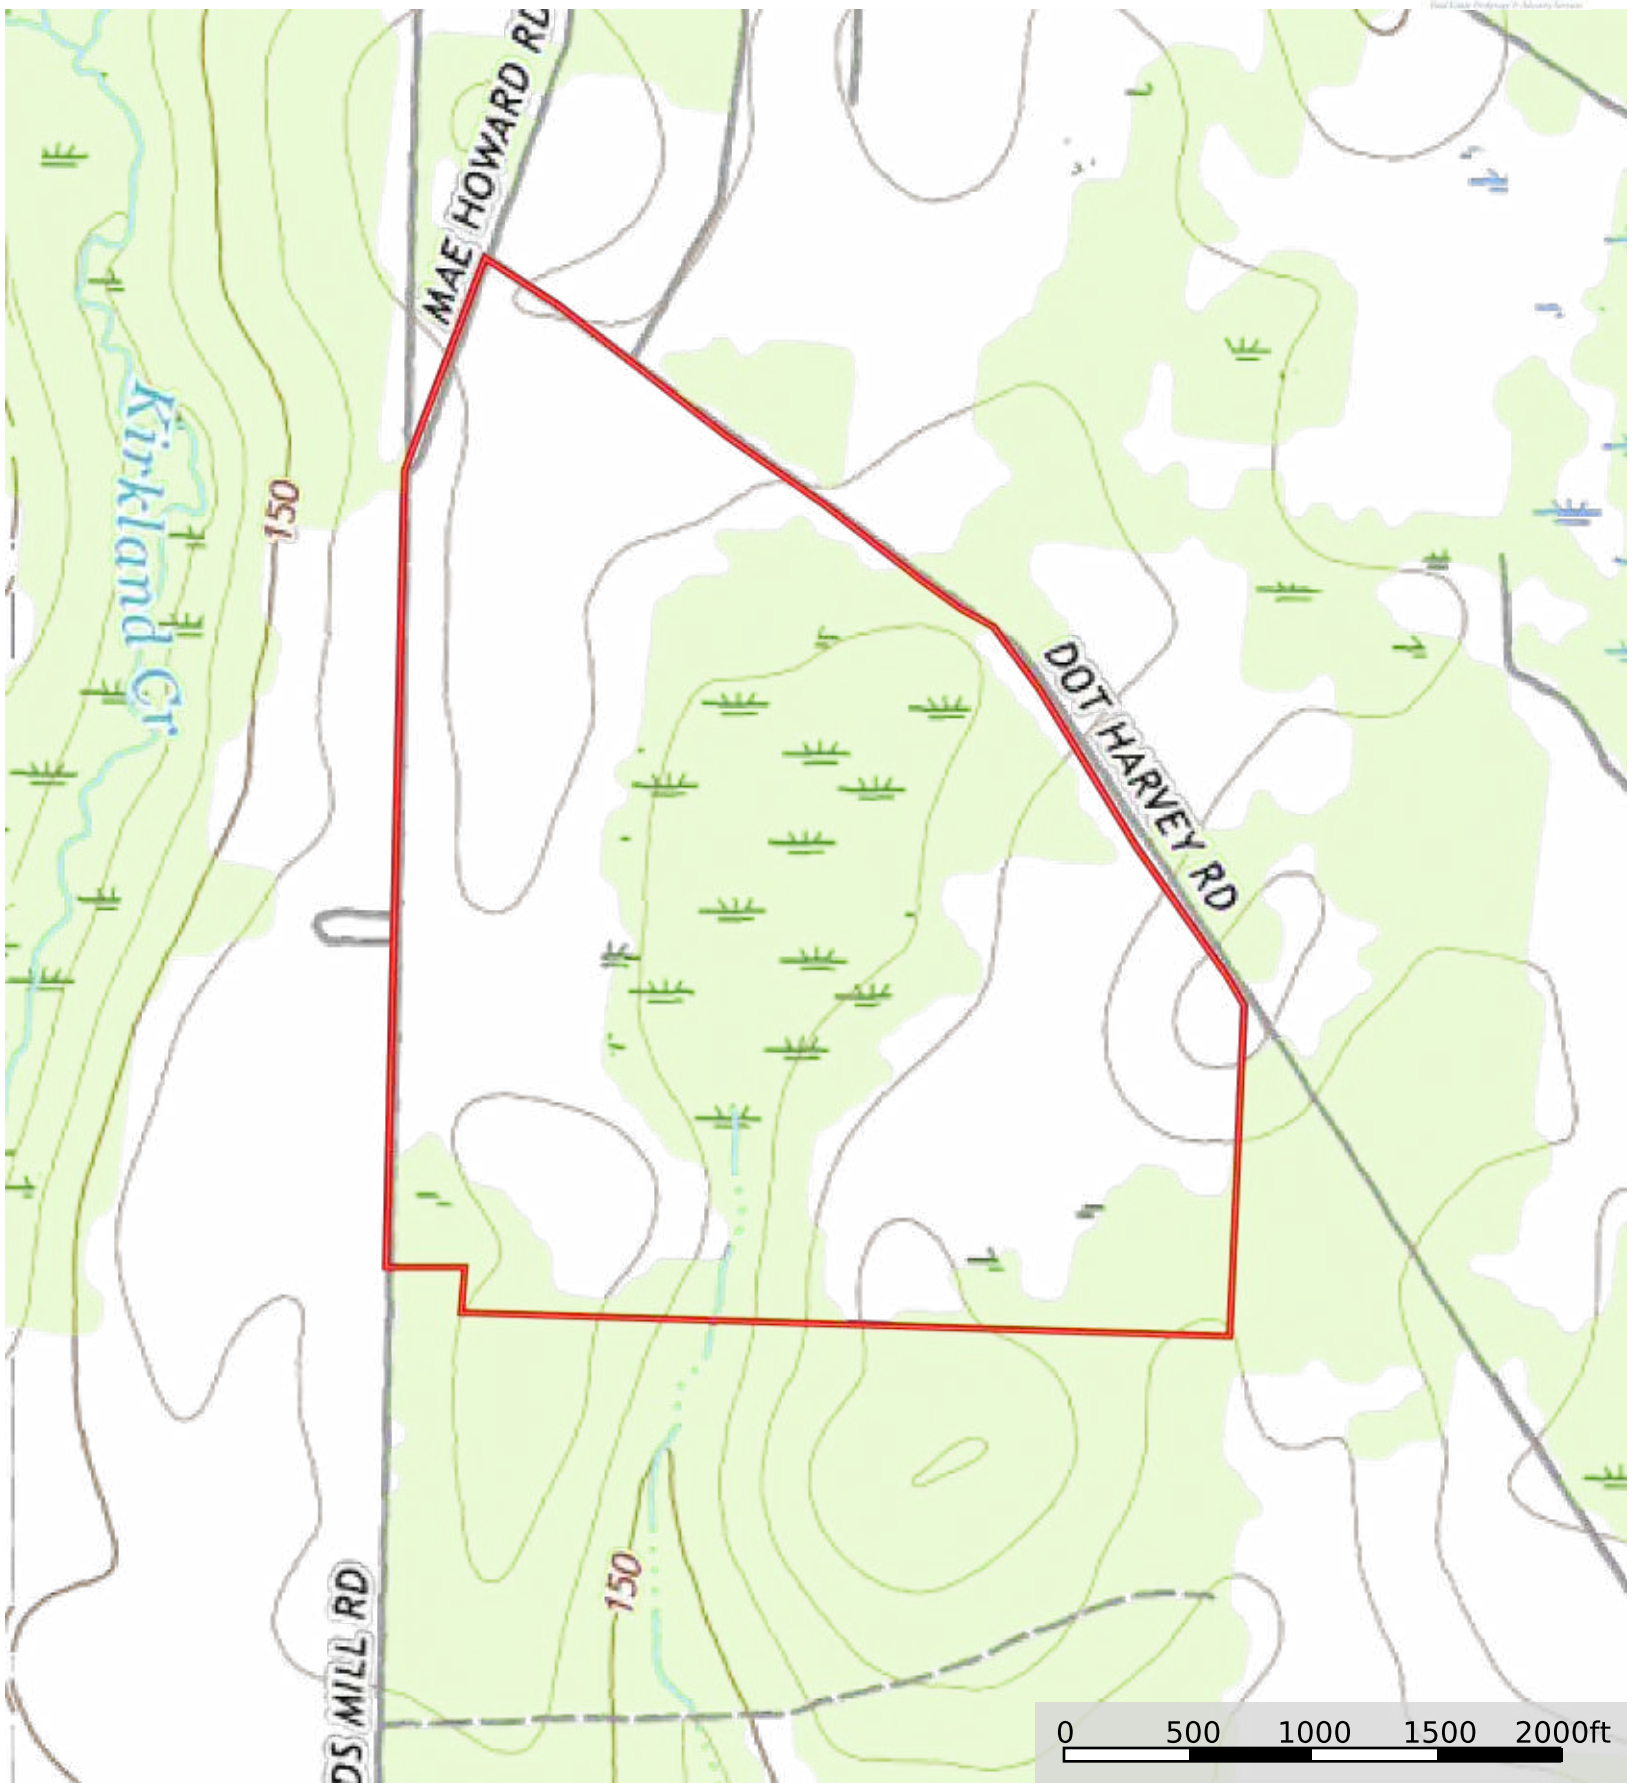

 Boundary

 Boundary

# Evans Farm, Jakin Georgia

236.53 AC +/-

Boundary