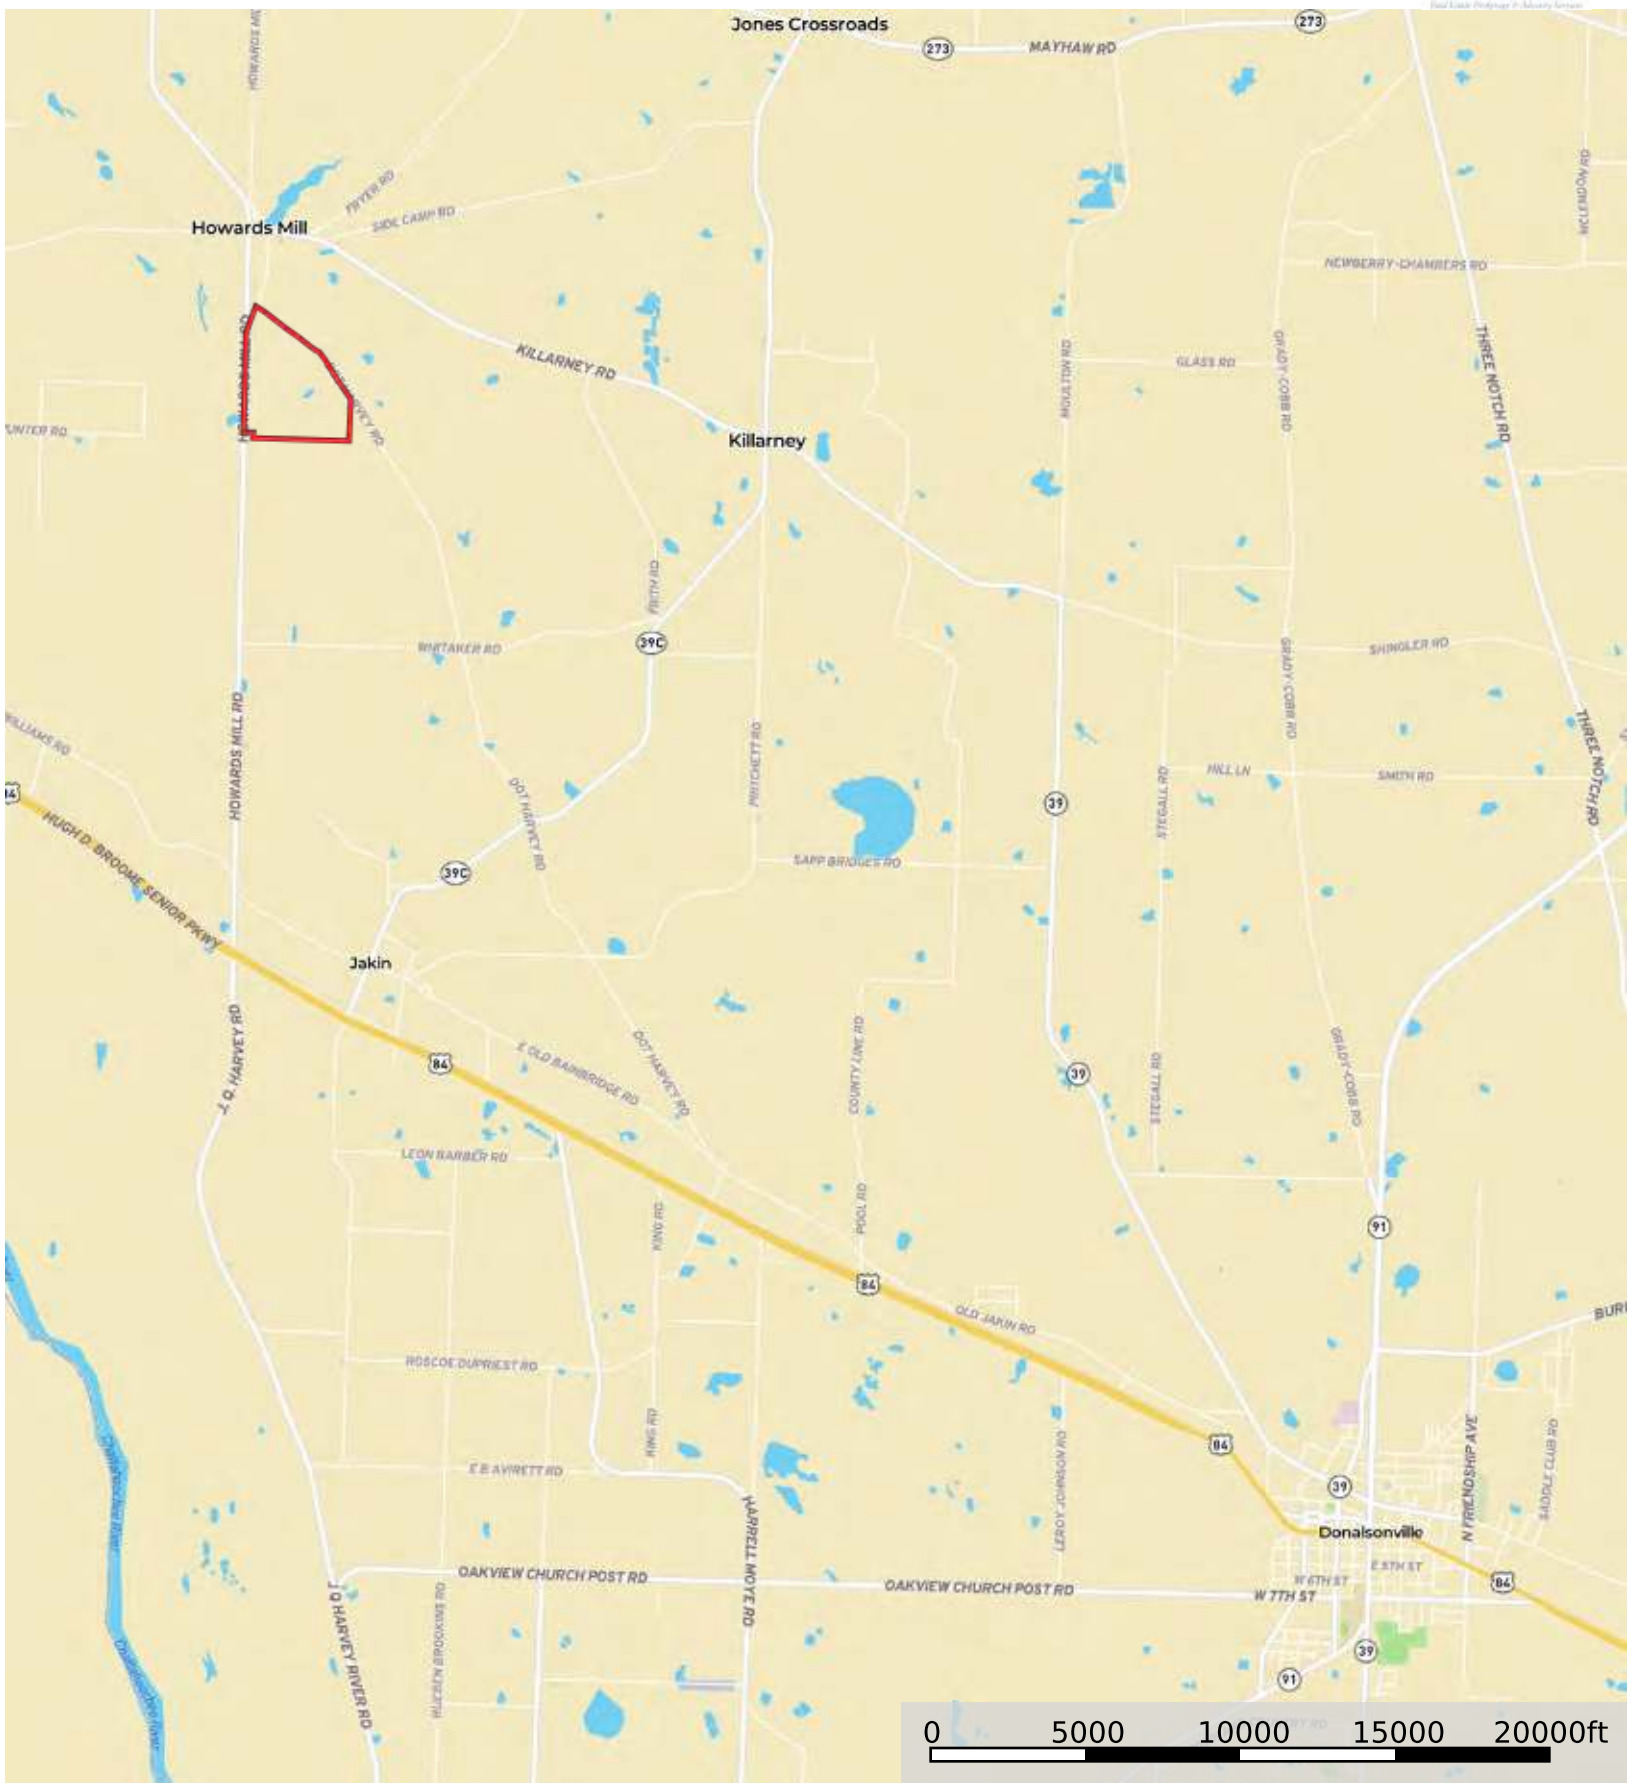

 Boundary

 Boundary

# Evans Farm, Jakin Georgia

236.53 AC +/-

Boundary