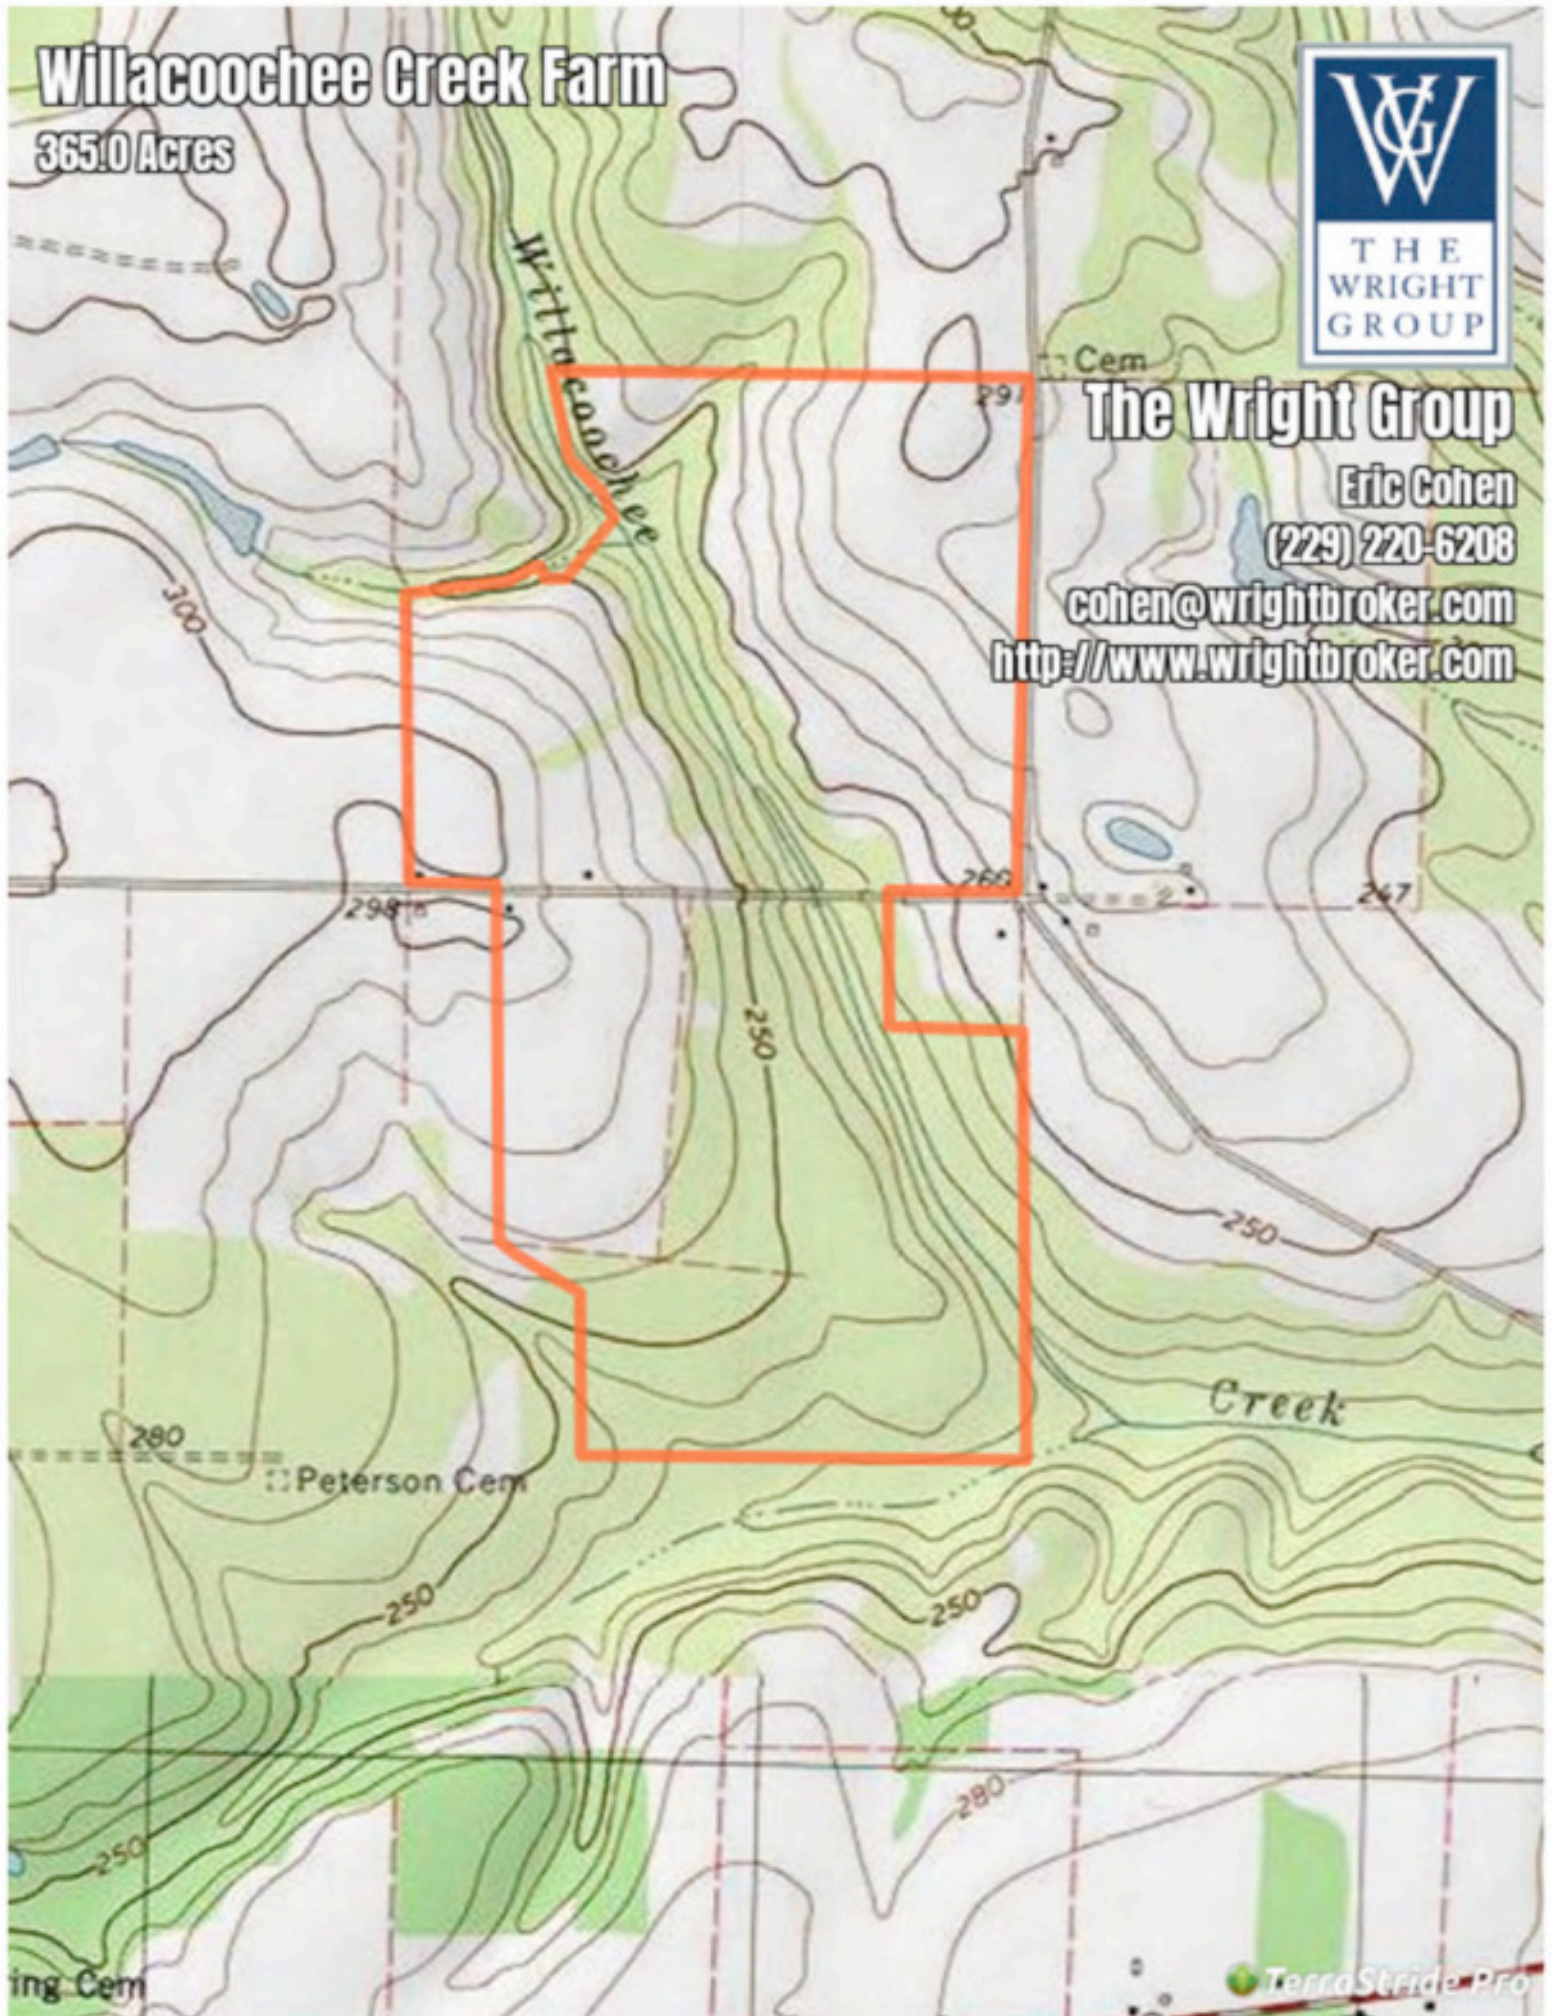

# Willacoochee Creek Farm

365.0 Acres

**The Wright Group**

Eric Cohen

(229) 220-6208

[cohen@wrightbroker.com](mailto:cohen@wrightbroker.com)

<http://www.wrightbroker.com>

**Willacoochee Creek Farm**  
365.0 Acres