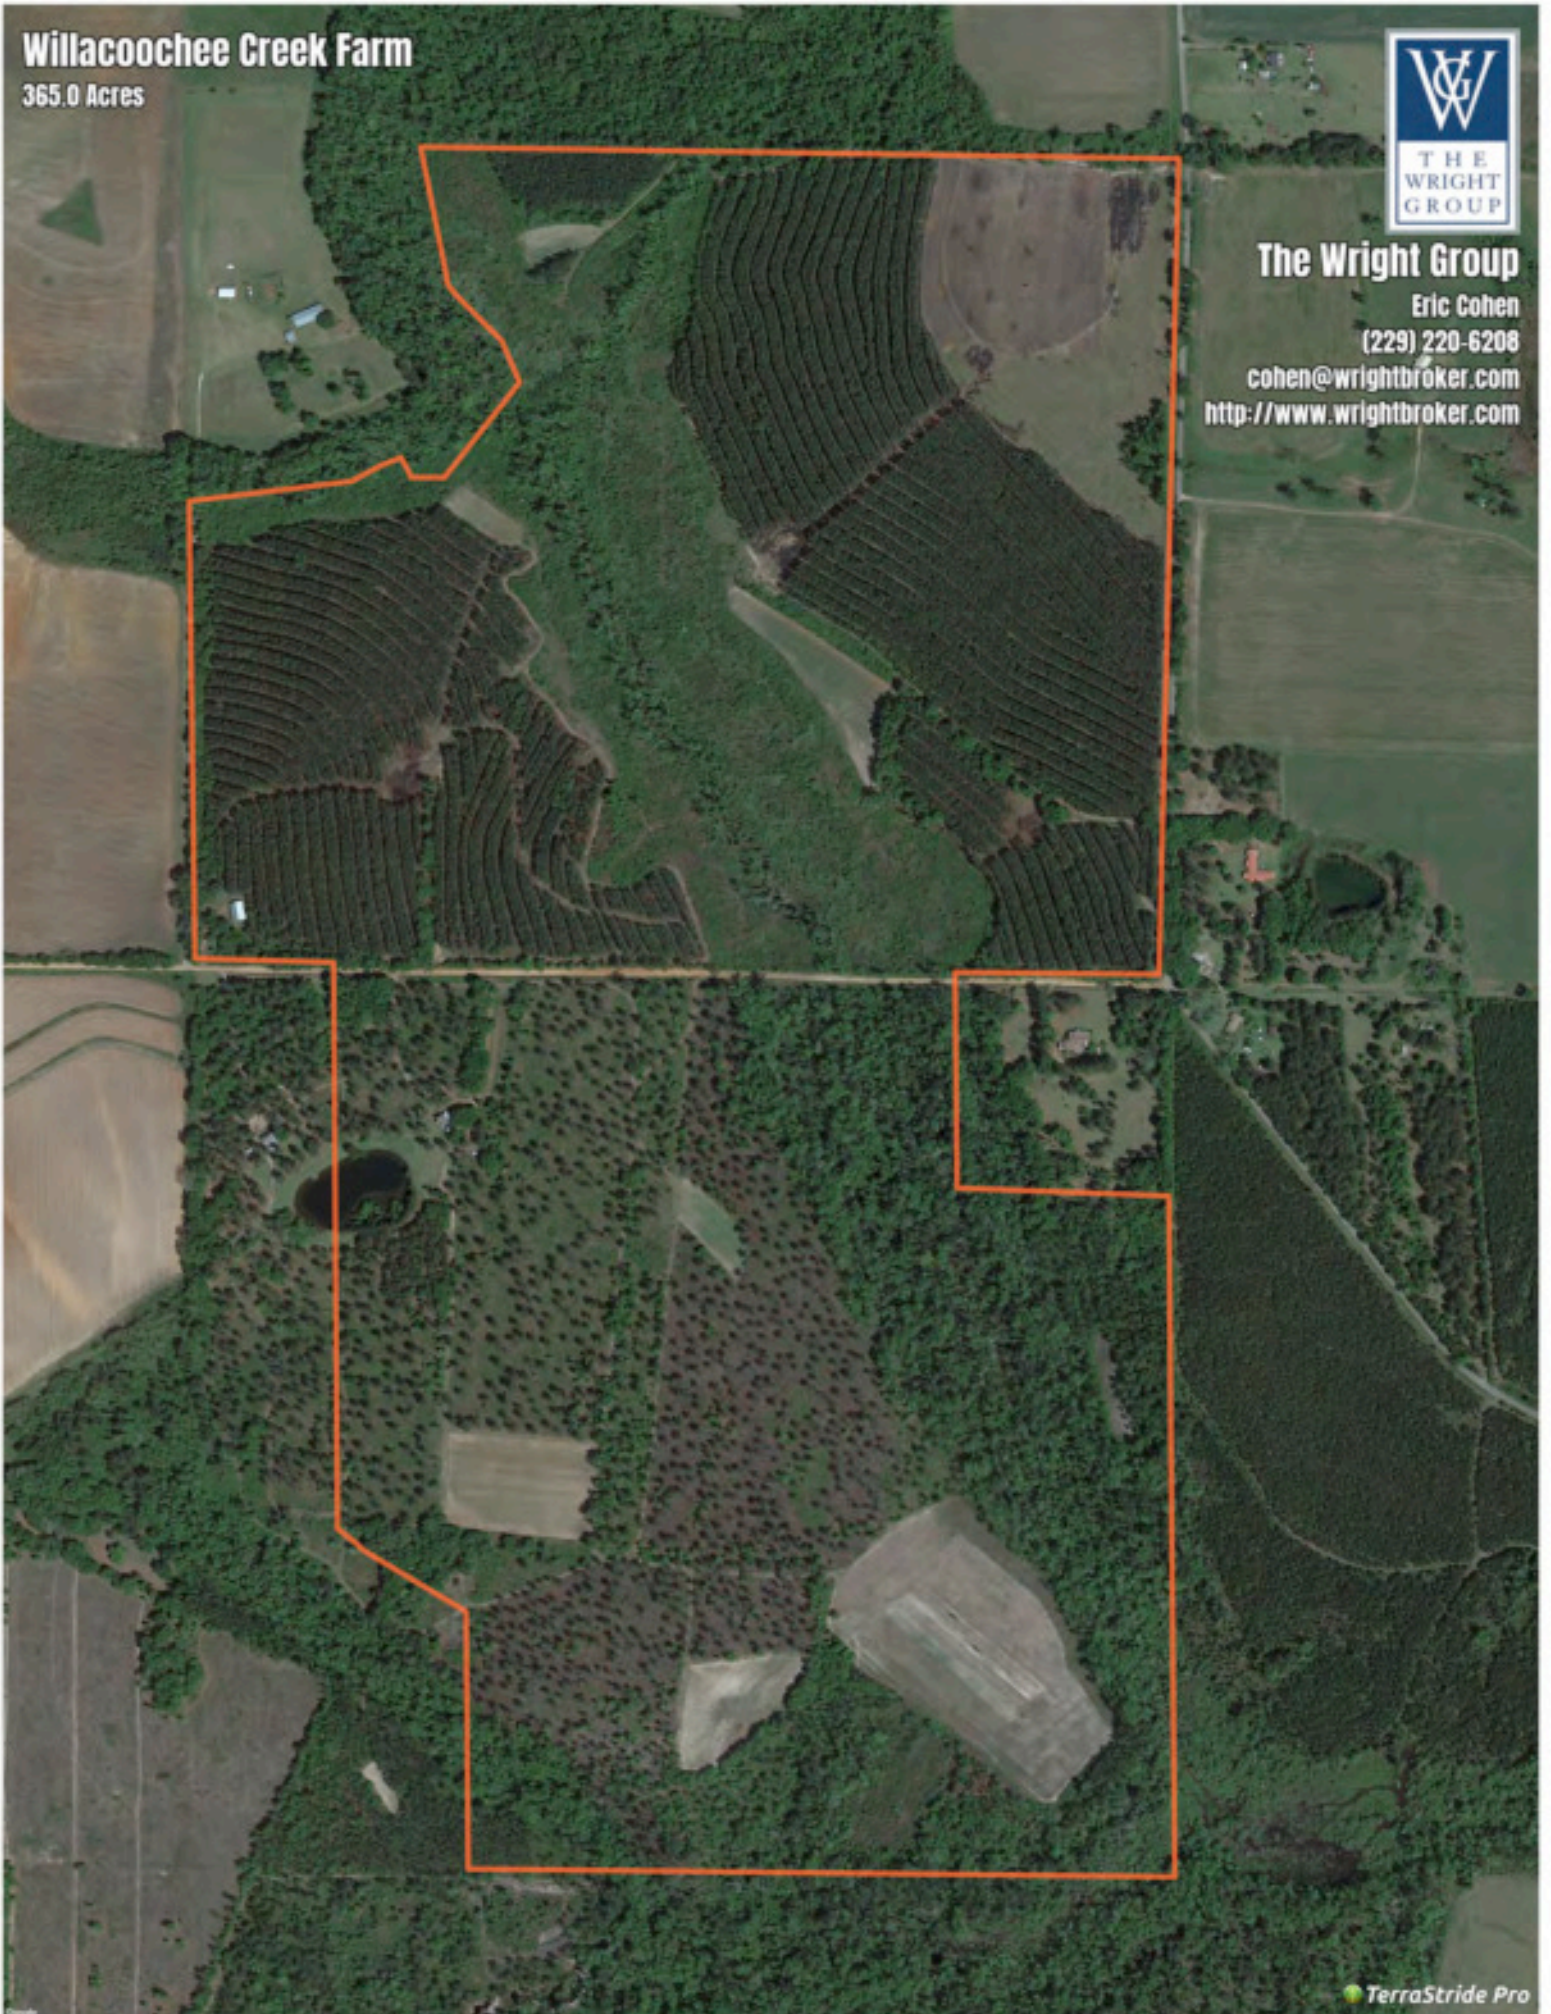

# Willacoochee Creek Farm

365.0 Acres

**The Wright Group**

Eric Cohen

(229) 220-6208

[cohen@wrightbroker.com](mailto:cohen@wrightbroker.com)

<http://www.wrightbroker.com>

# Willacoochee Creek Farm

365.0 Acres

**The Wright Group**

Eric Cohen

(229) 220-6208

[cohen@wrightbroker.com](mailto:cohen@wrightbroker.com)

<http://www.wrightbroker.com>

**Willacoochee Creek Farm**  
365.0 Acres

# Willacoochee Creek Farm

365.0 Acres

The Wright Group

Eric Cohen

(229) 220-6208

[cohen@wrightbroker.com](mailto:cohen@wrightbroker.com)

<http://www.wrightbroker.com>