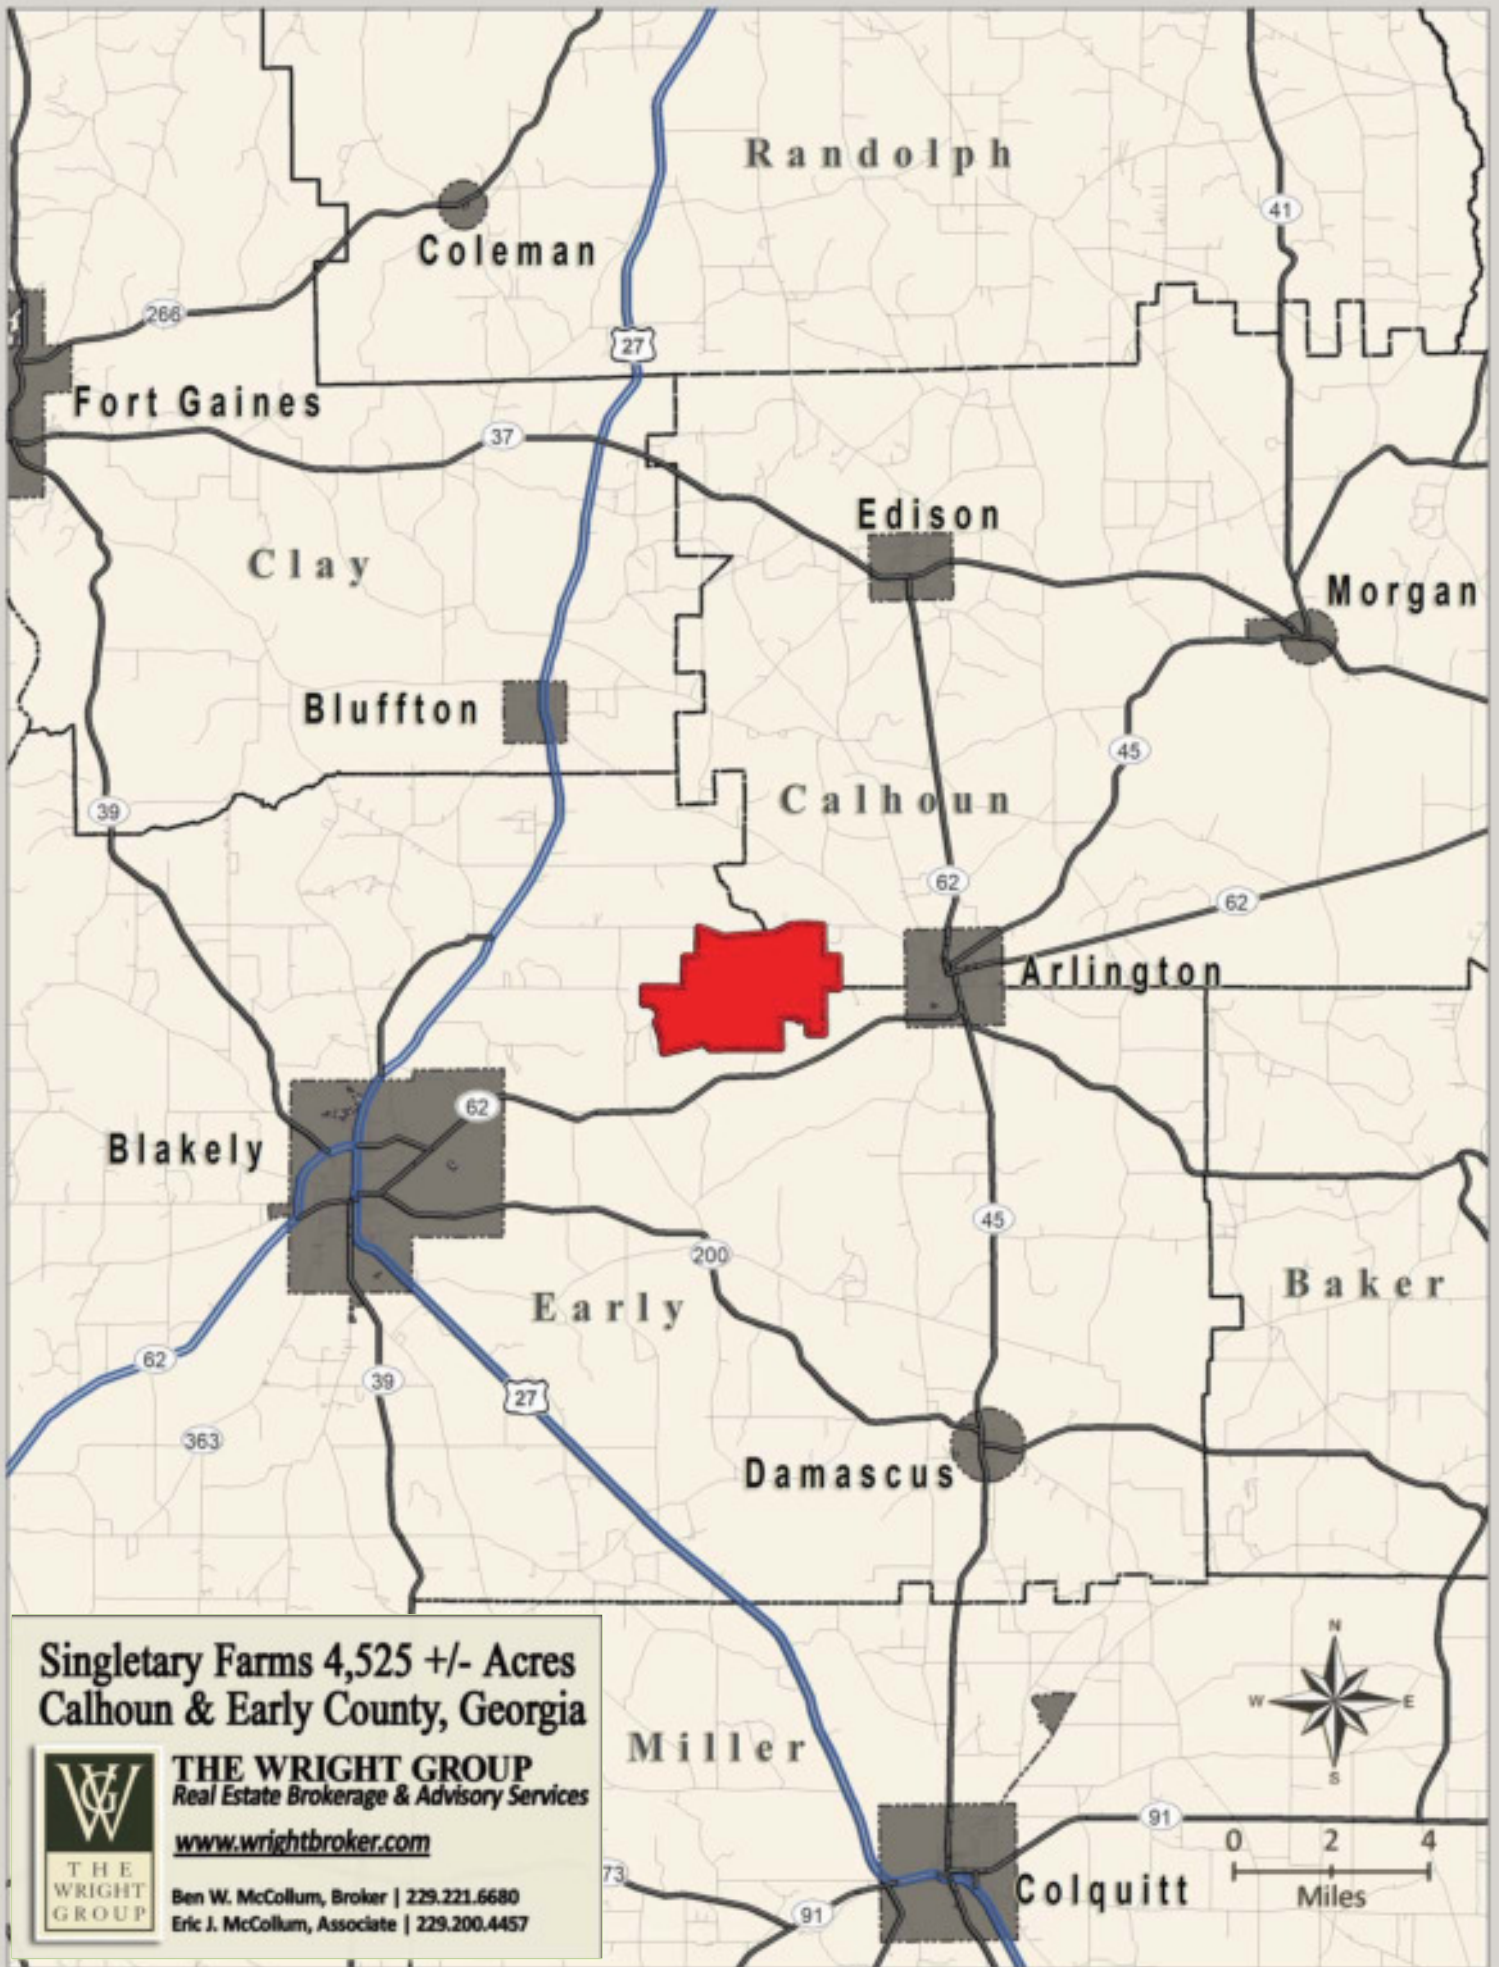

Singletary Farms Location Map

THE WRIGHT GROUP
 Real Estate Brokerage & Advisory Services
www.wrightbroker.com

Ben W. McCollum, Broker | 229.221.6680
 Eric J. McCollum, Associate | 229.200.4457

**Singletary Farms 4,525 +/- Acres
Calhoun & Early County, Georgia**