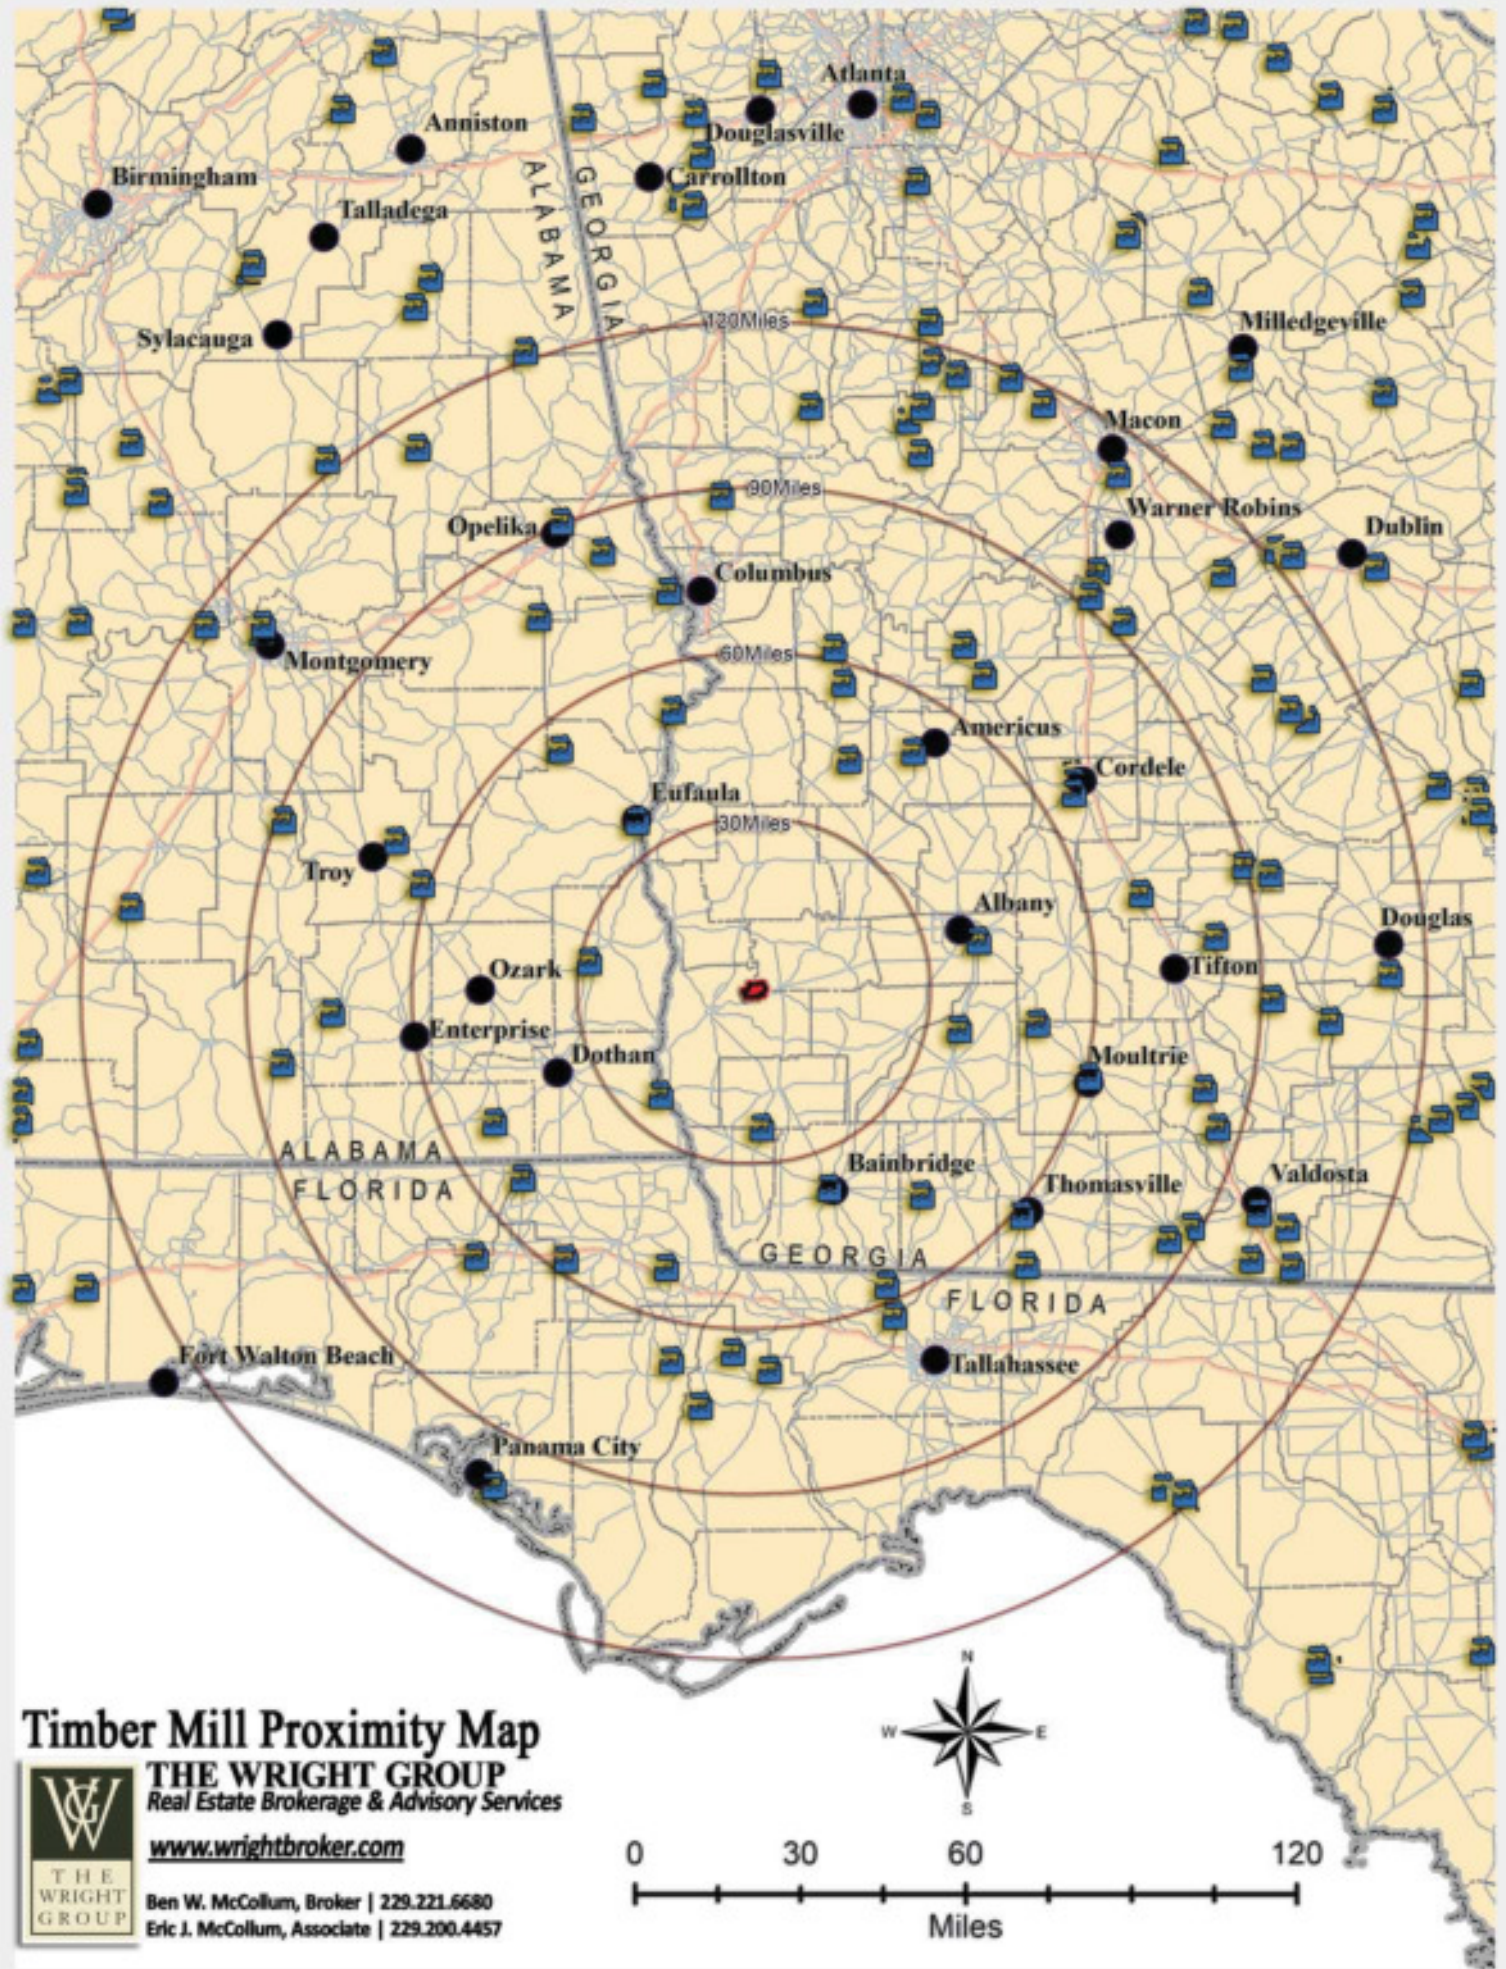

Timber Mill Proximity Map

THE WRIGHT GROUP
Real Estate Brokerage & Advisory Services

www.wrightbroker.com

Ben W. McCollum, Broker | 229.221.6680
Eric J. McCollum, Associate | 229.200.4457