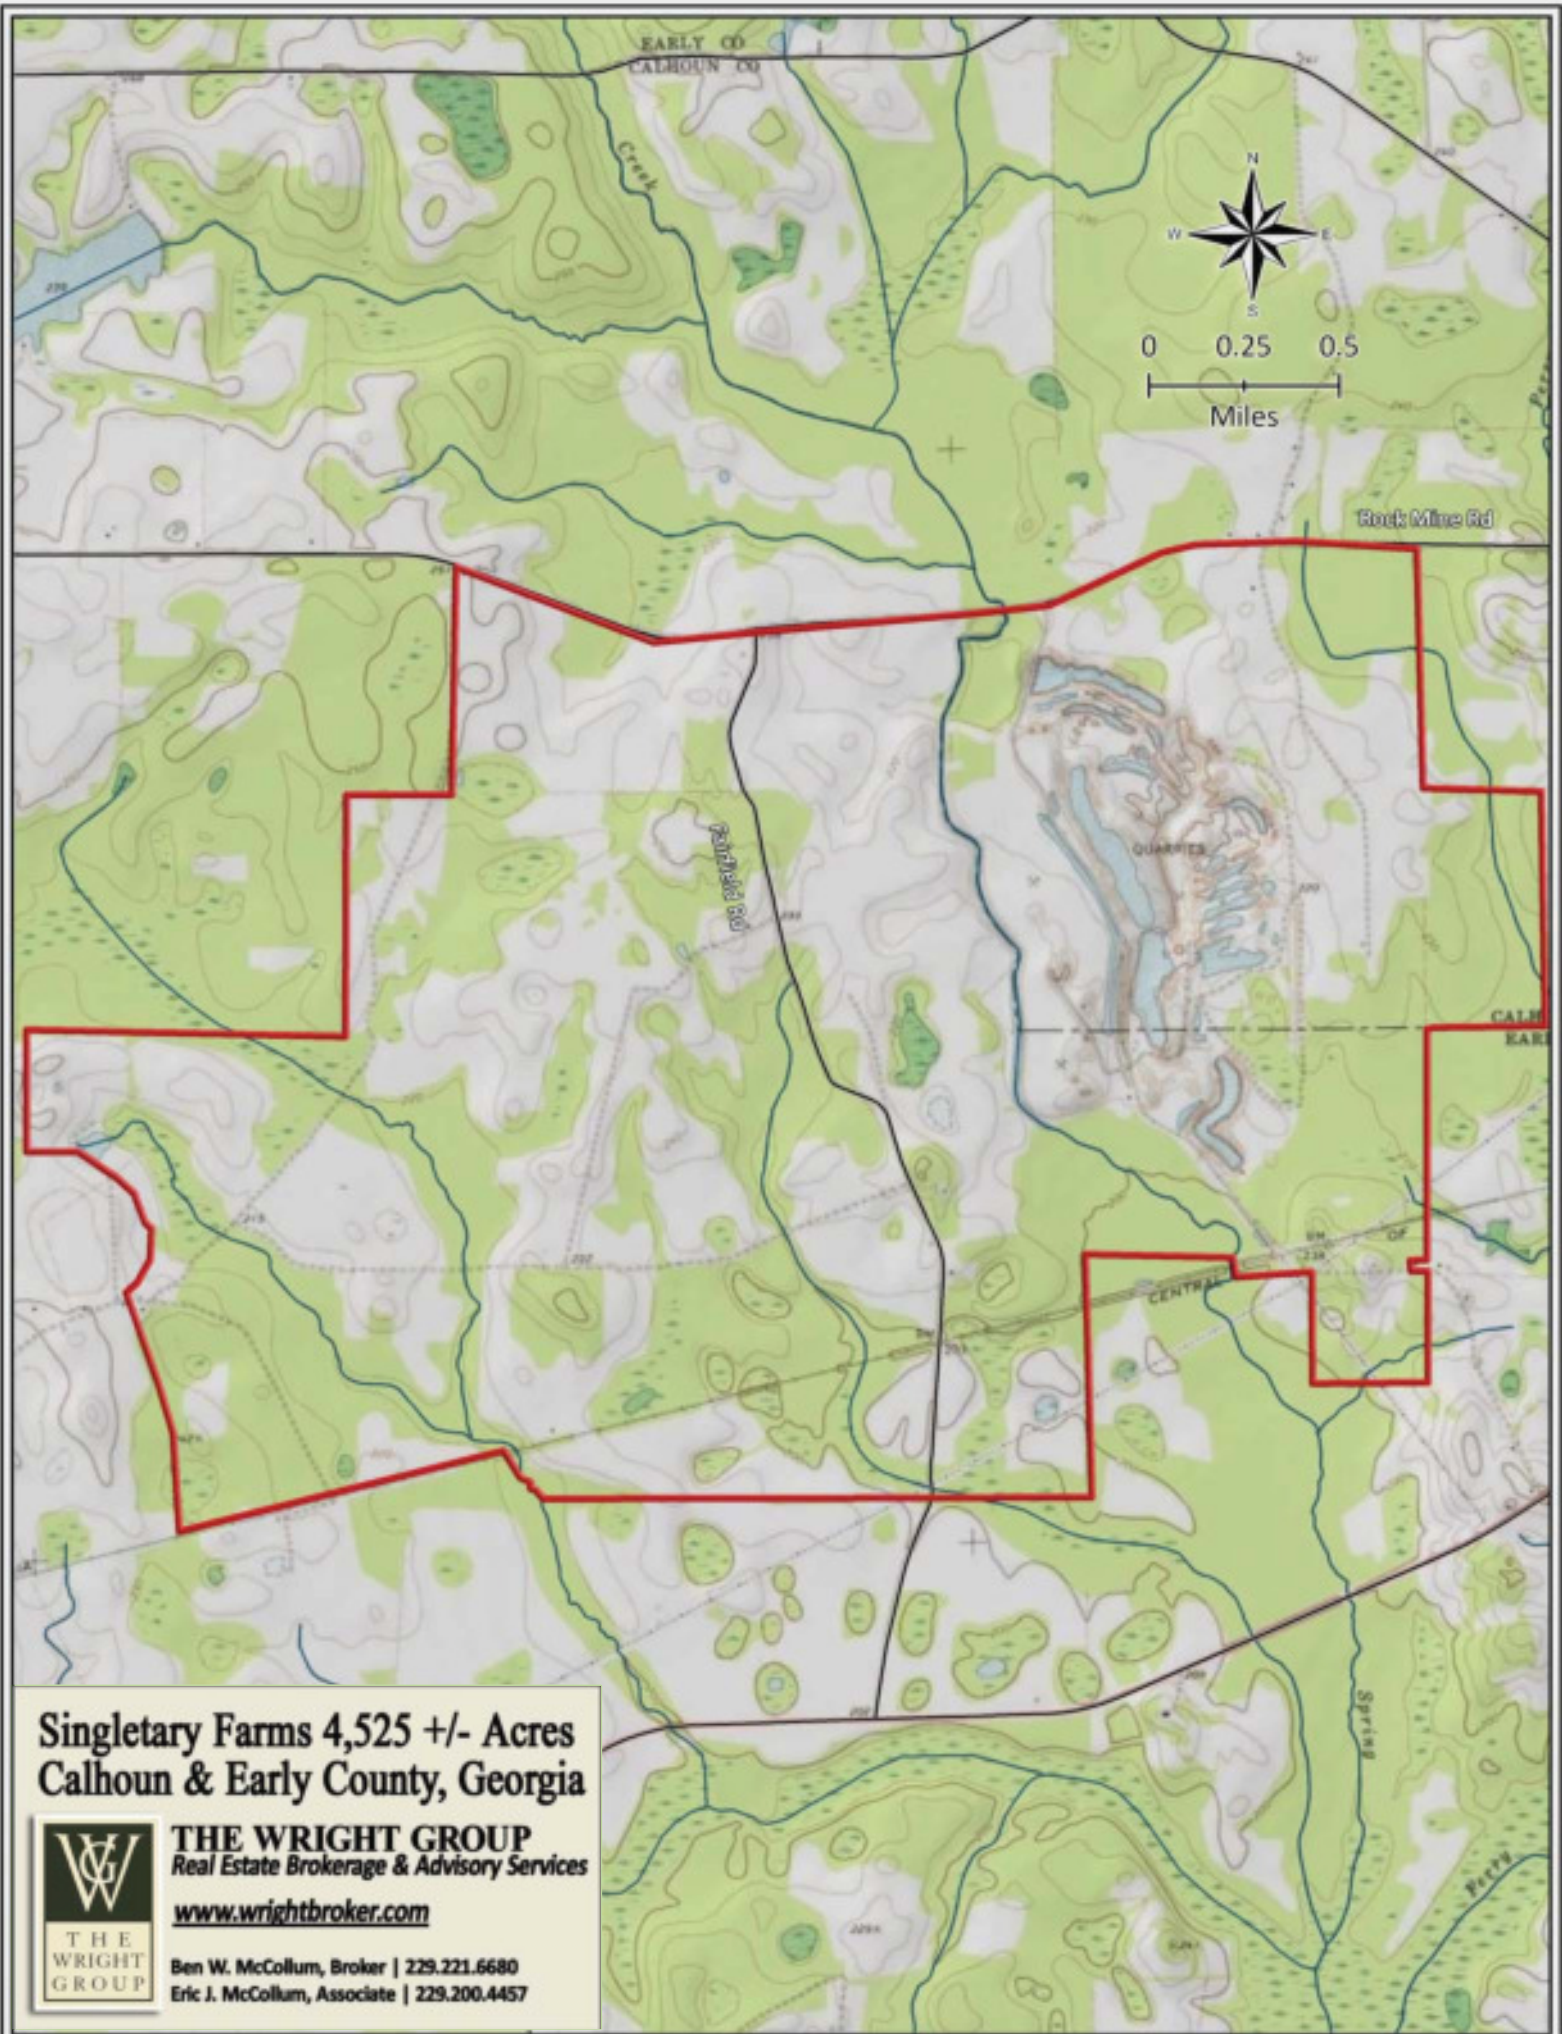

**Singletary Farms 4,525 +/- Acres
Calhoun & Early County, Georgia**

THE WRIGHT GROUP
Real Estate Brokerage & Advisory Services

www.wrightbroker.com

Ben W. McCollum, Broker | 229.221.6680
Eric J. McCollum, Associate | 229.200.4457