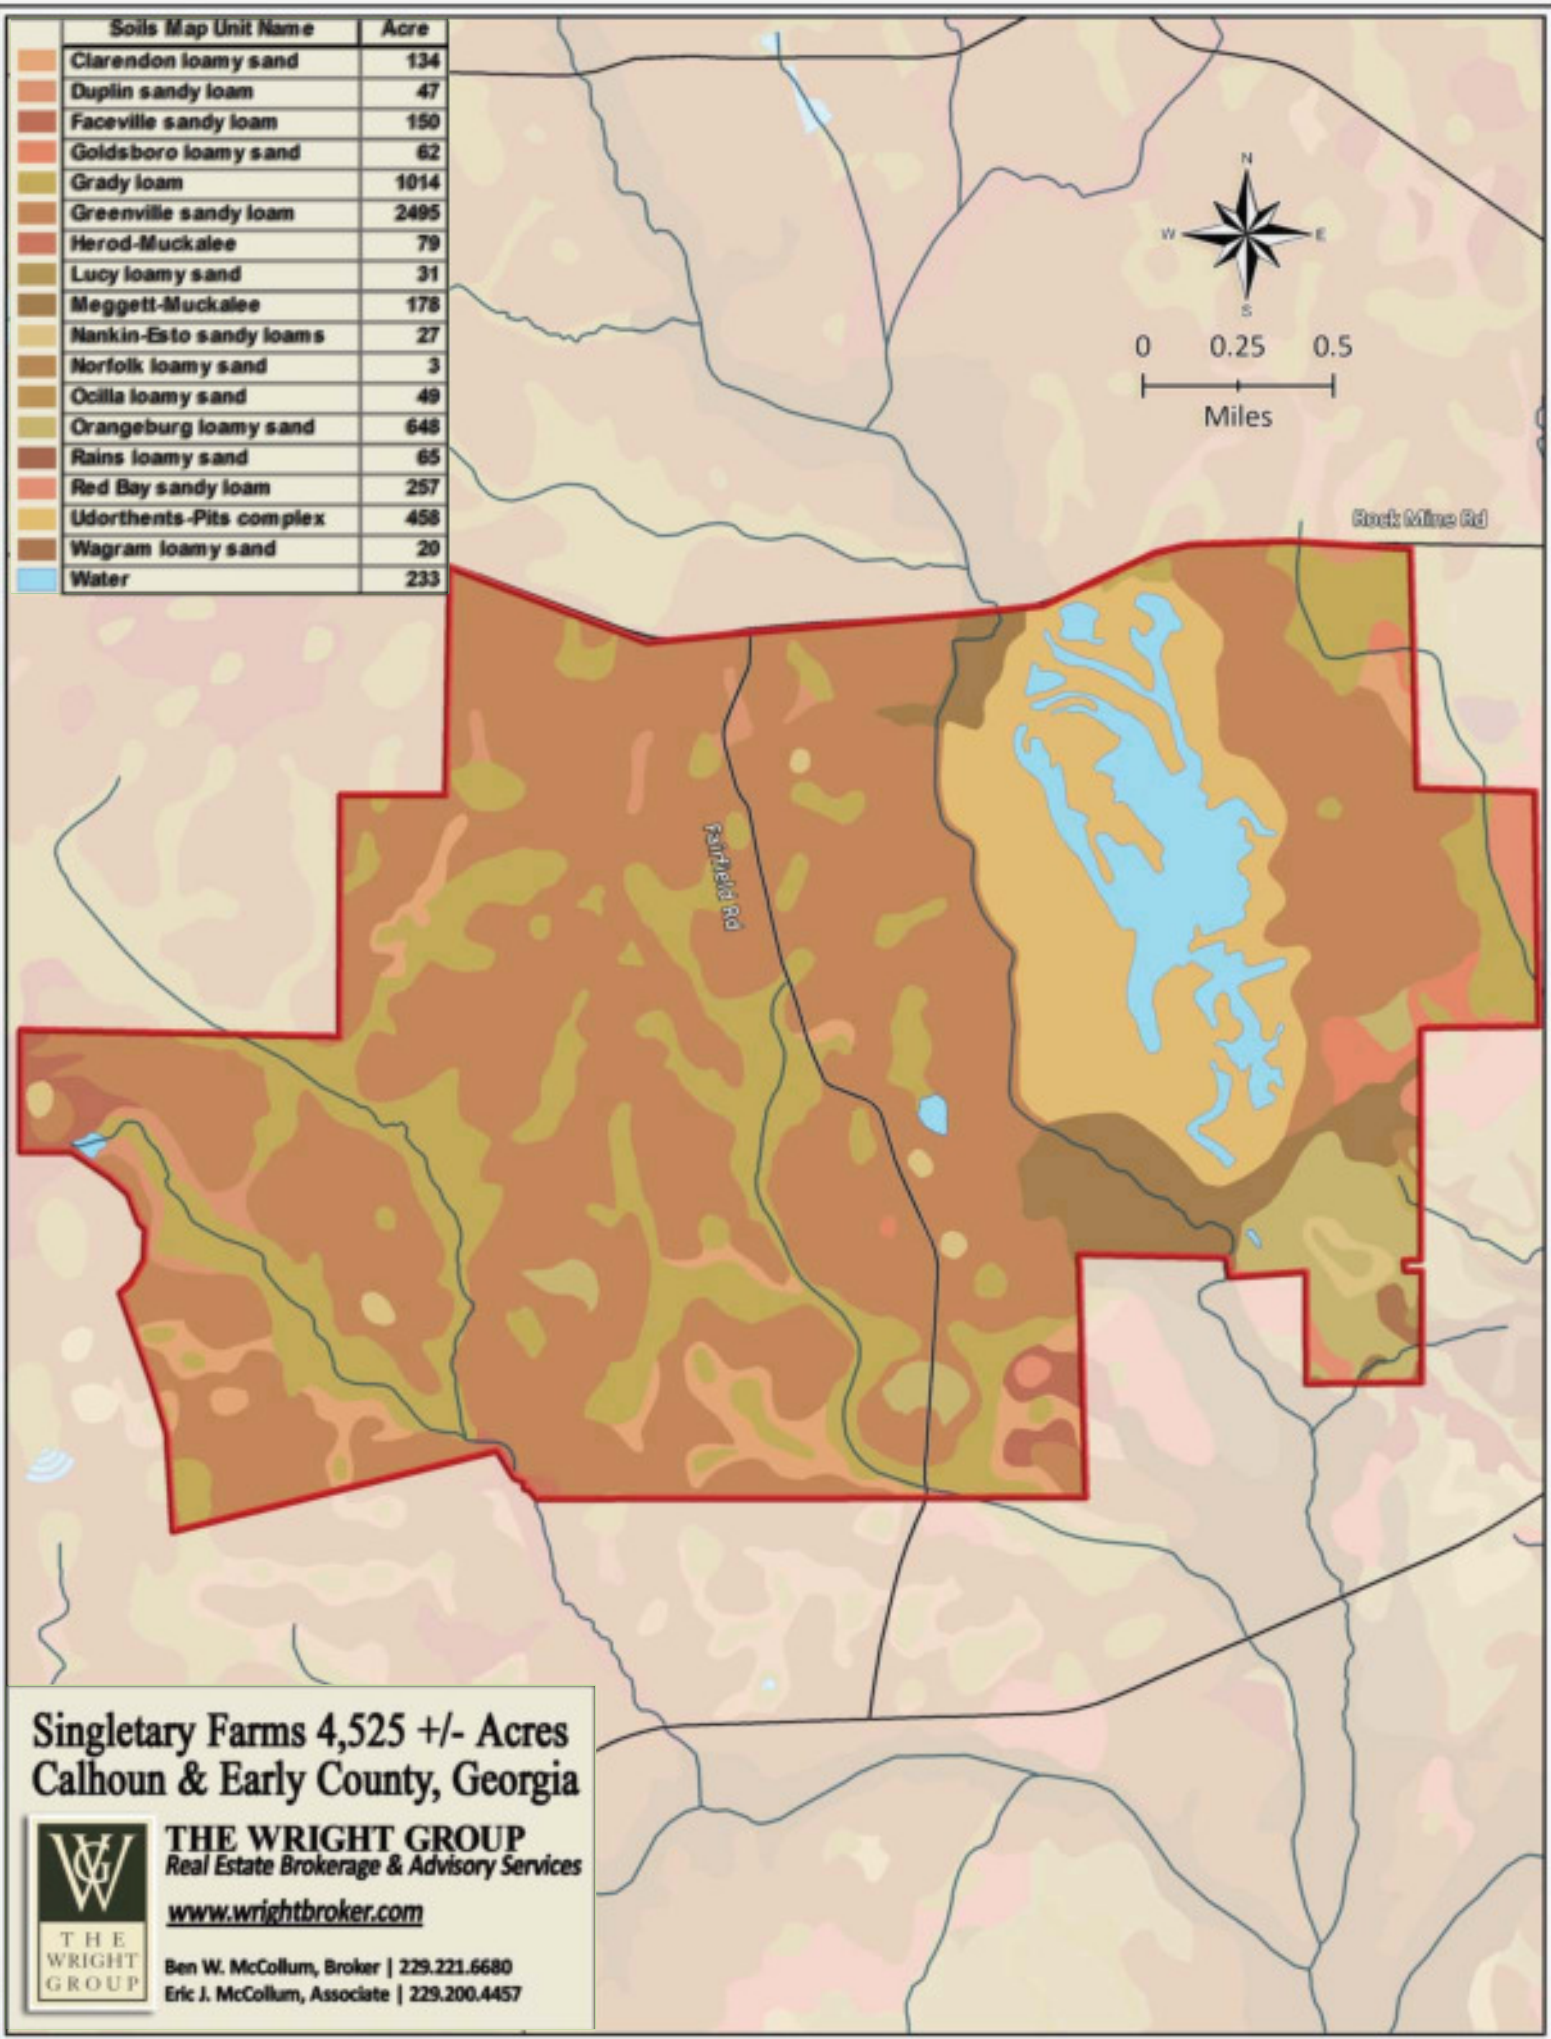

THE WRIGHT GROUP
Real Estate Brokerage & Advisory Services

www.wrightbroker.com

Ben W. McCollum, Broker | 229.221.6680
Eric J. McCollum, Associate | 229.200.4457

Soils Map Unit Name	Acre
Clarendon loamy sand	134
Duplin sandy loam	47
Faceville sandy loam	150
Goldsboro loamy sand	62
Grady loam	1014
Greenville sandy loam	2495
Herod-Muckalee	79
Lucy loamy sand	31
Meggett-Muckalee	178
Nankin-Esto sandy loams	27
Norfolk loamy sand	3
Ocilla loamy sand	49
Orangeburg loamy sand	648
Rains loamy sand	65
Red Bay sandy loam	257
Udorthents-Pits complex	458
Wagram loamy sand	20
Water	233