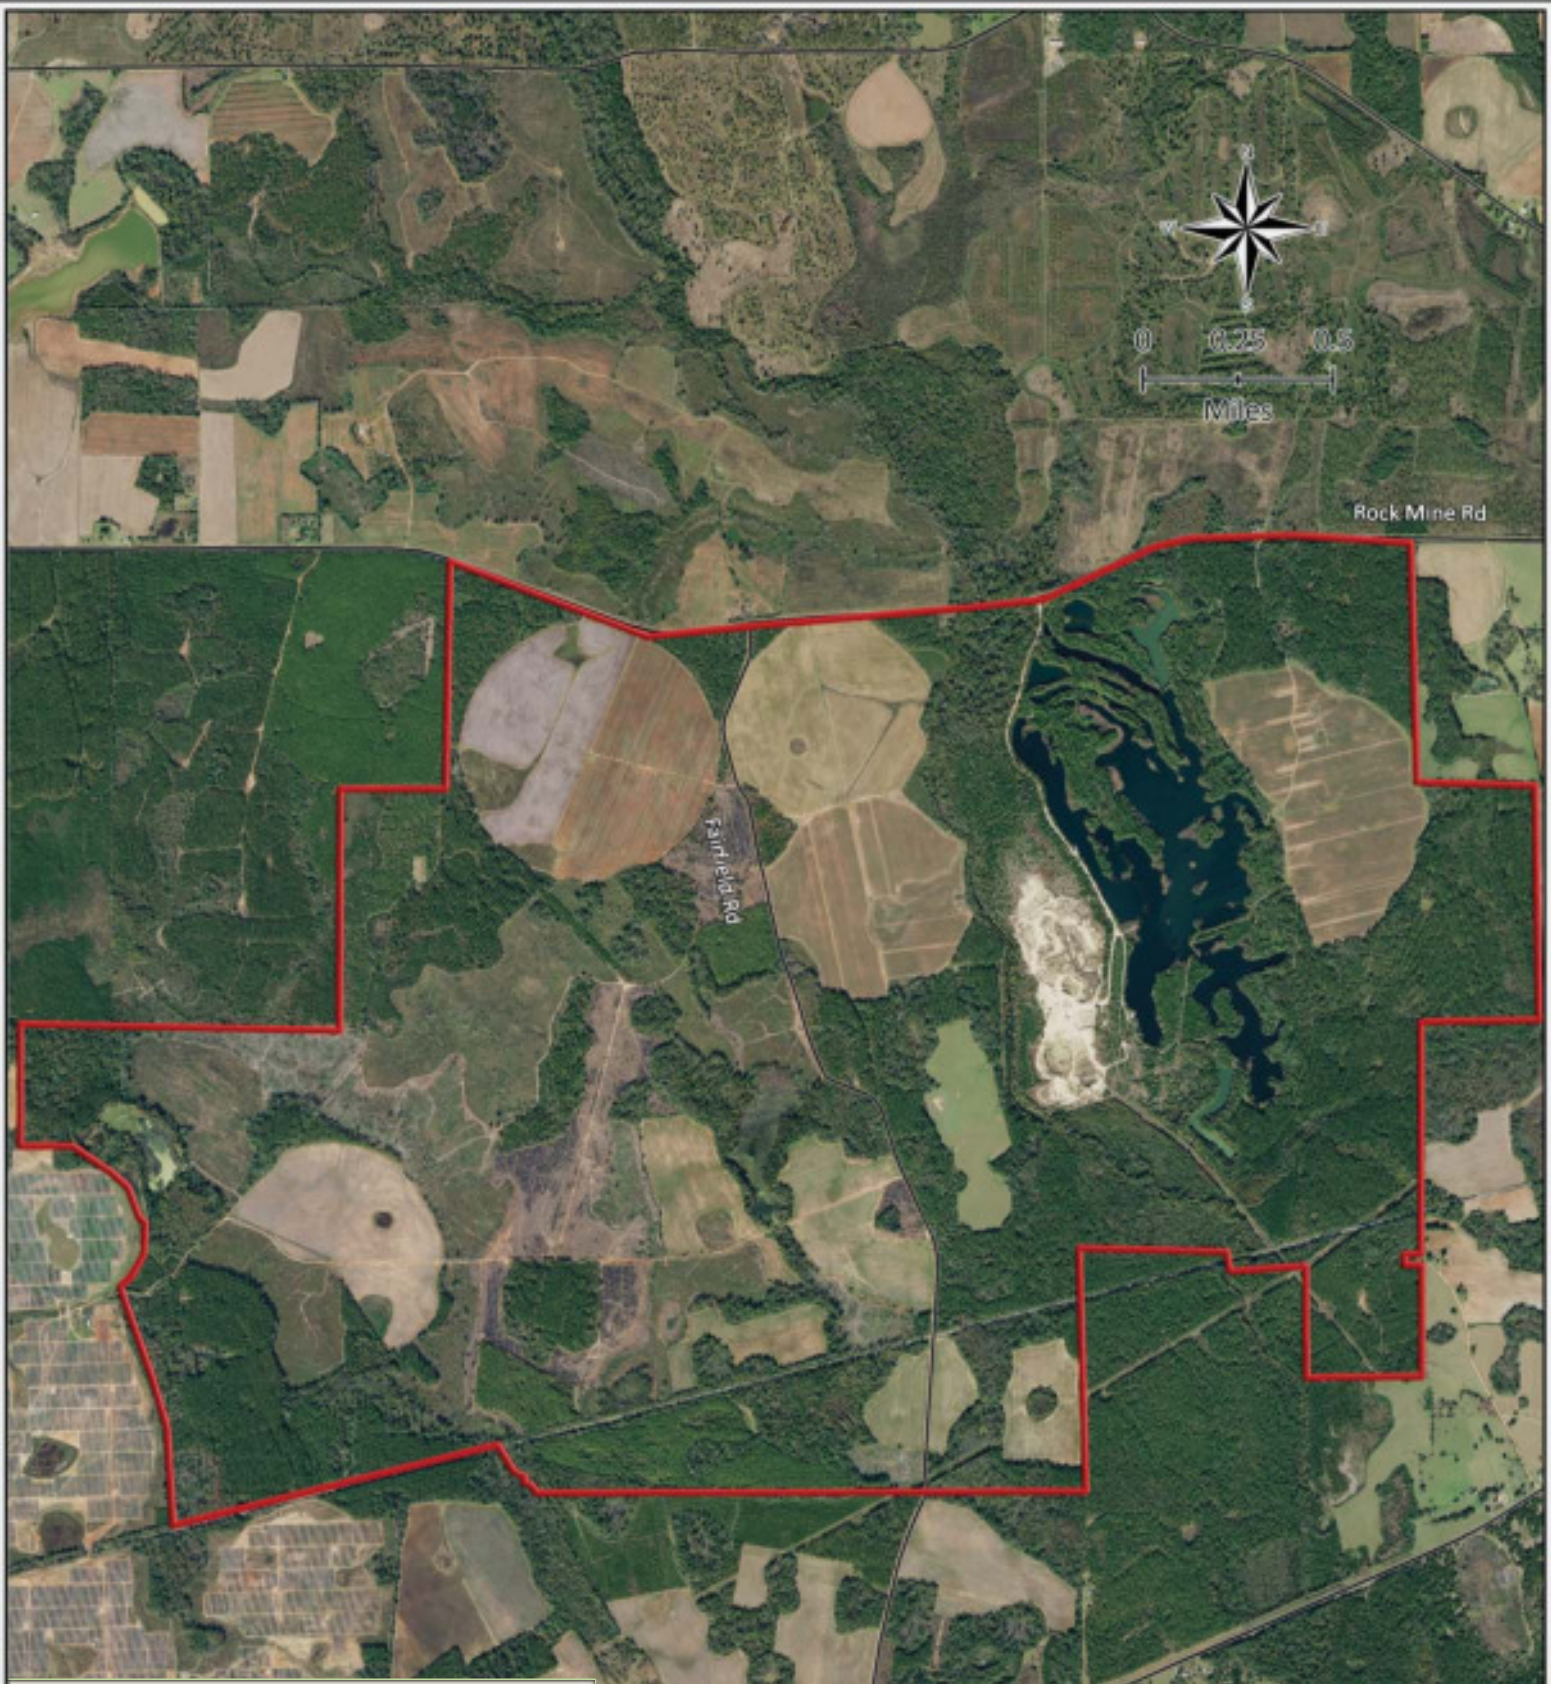

**Singletary Farms 4,525 +/- Acres
Calhoun & Early County, Georgia**

THE WRIGHT GROUP
Real Estate Brokerage & Advisory Services

www.wrightbroker.com

Ben W. McCollum, Broker | 229.221.6680
Eric J. McCollum, Associate | 229.200.4457