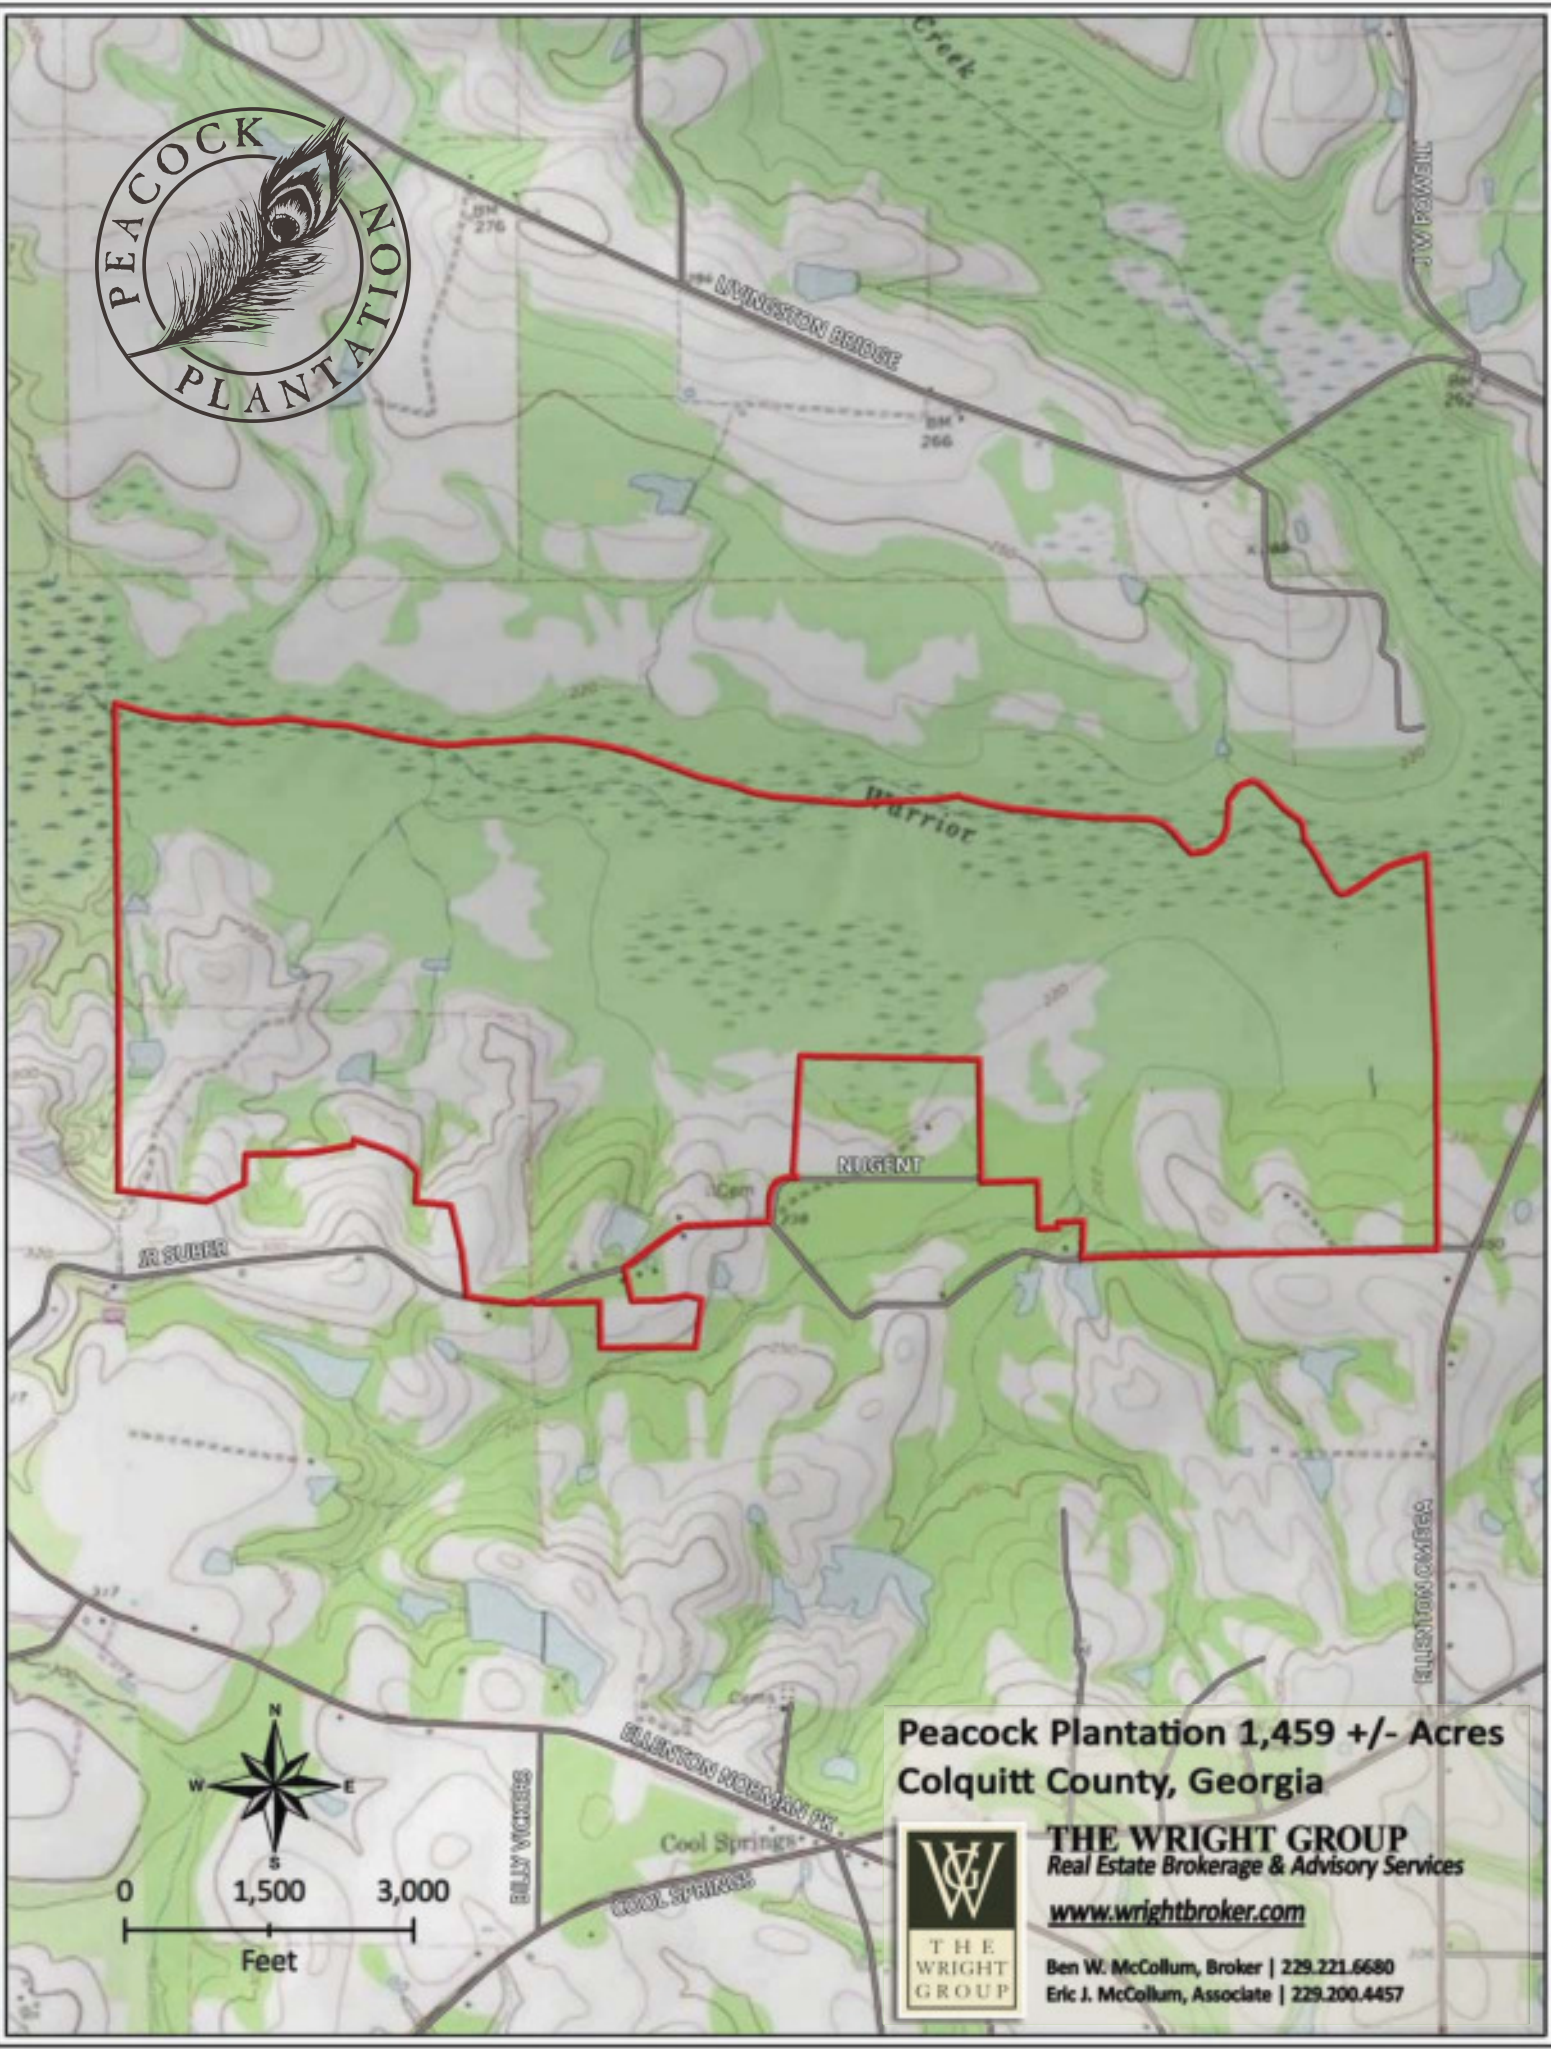

Peacock Plantation 1,459 +/- Acres
Colquitt County, Georgia

THE WRIGHT GROUP
Real Estate Brokerage & Advisory Services

www.wrightbroker.com

Ben W. McCollum, Broker | 229.221.6680
Eric J. McCollum, Associate | 229.200.4457