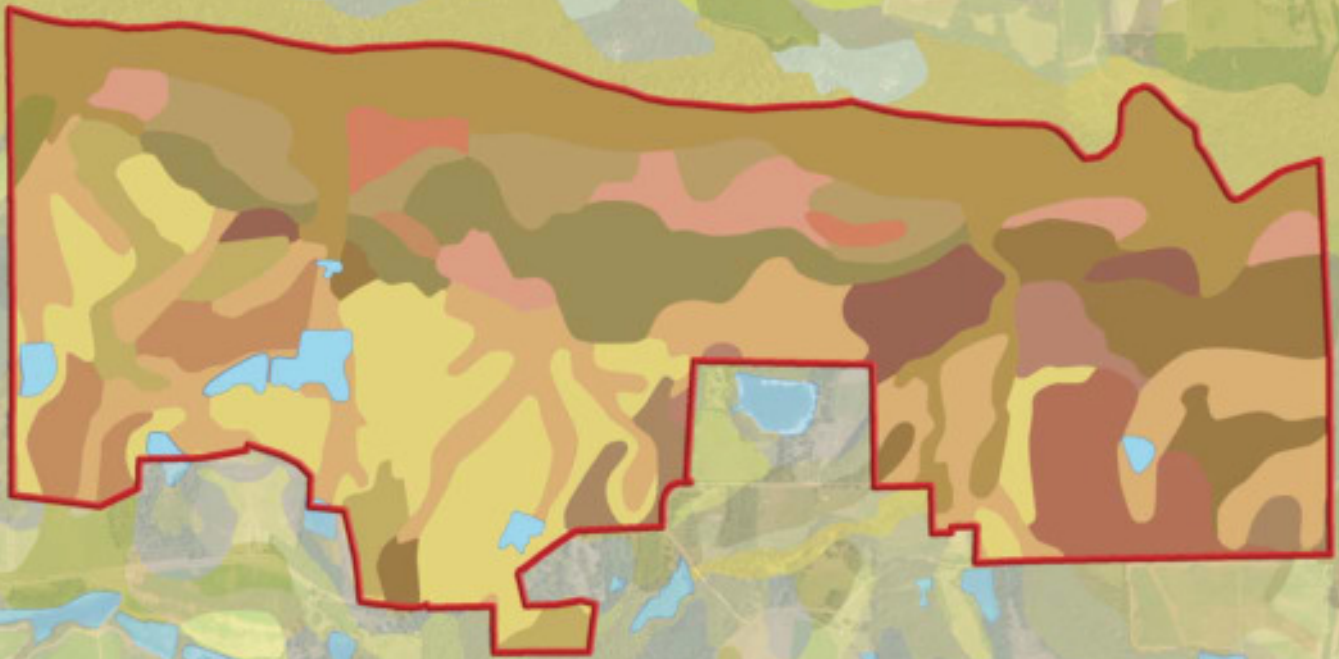

Map Unit	Acres
Alapaha soils	255
Albany sand	43
Carnegie sandy loam	7
Chipley soils	21
Cowarts loamy sand	201
Dothan loamy sand	23
Dunbar fine sandy loam	62
Fuquay loamy sand	56
Kershaw sand	50
Leefield loamy sand	96
Ocilla loamy fine sand	85
Osier and Pelham soils	278
Rains fine sandy loam	110
Stilson loamy sand	22
Tifton loamy sand	59
Water	26