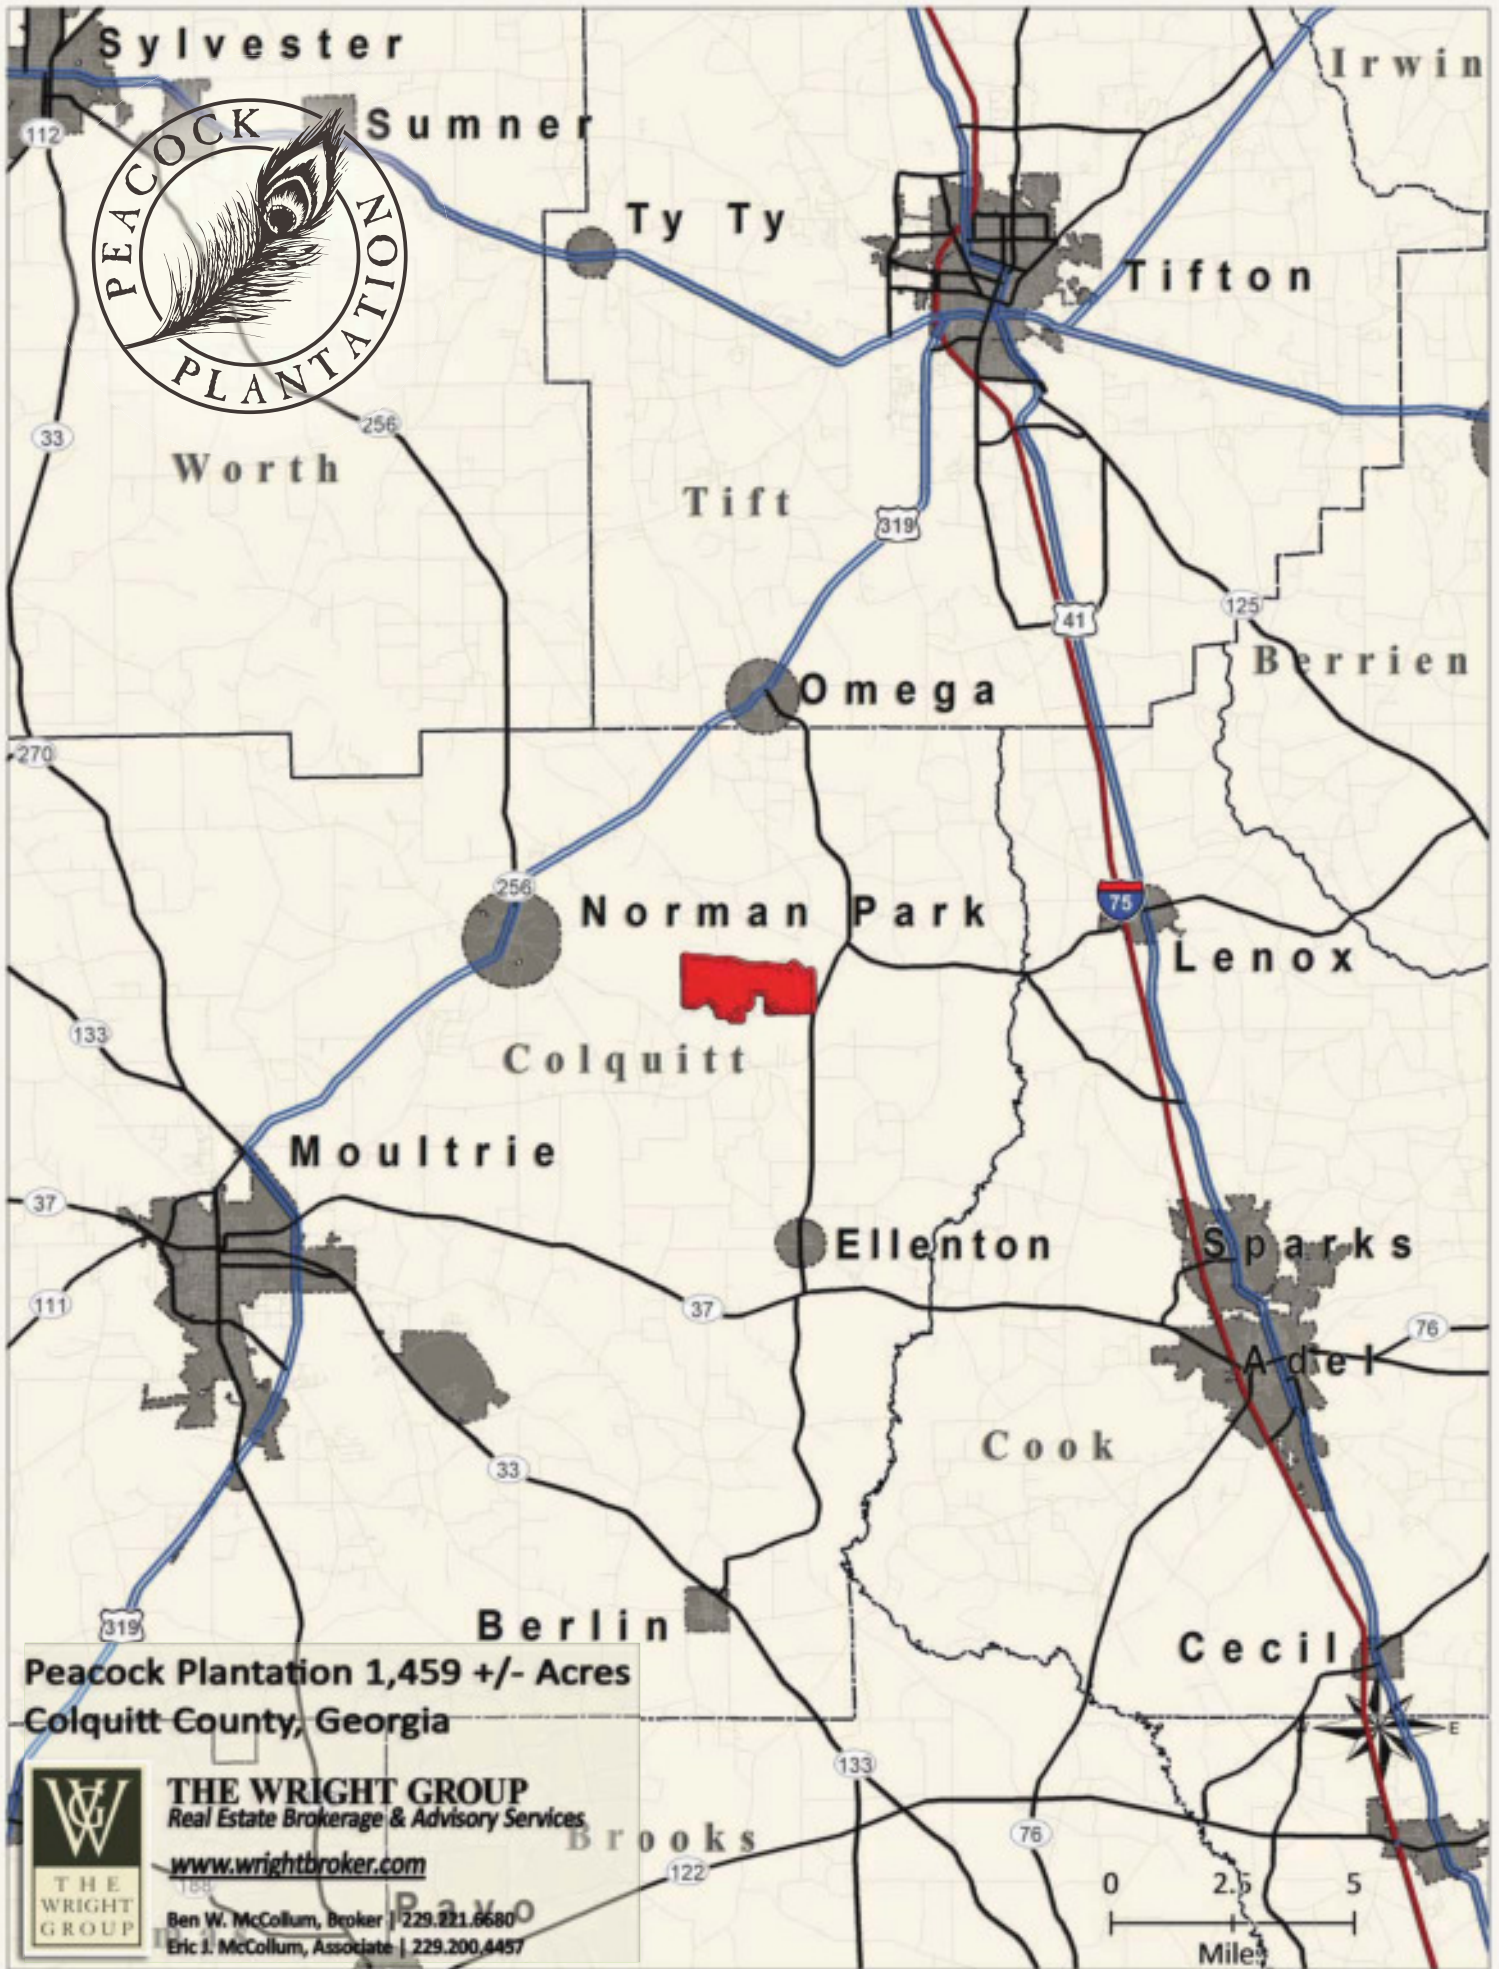

Peacock Plantation 1,459 +/- Acres
Colquitt County, Georgia

THE WRIGHT GROUP
Real Estate Brokerage & Advisory Services

www.wrightbroker.com

Ben W. McCollum, Broker | 229.221.6680
Eric J. McCollum, Associate | 229.200.4457