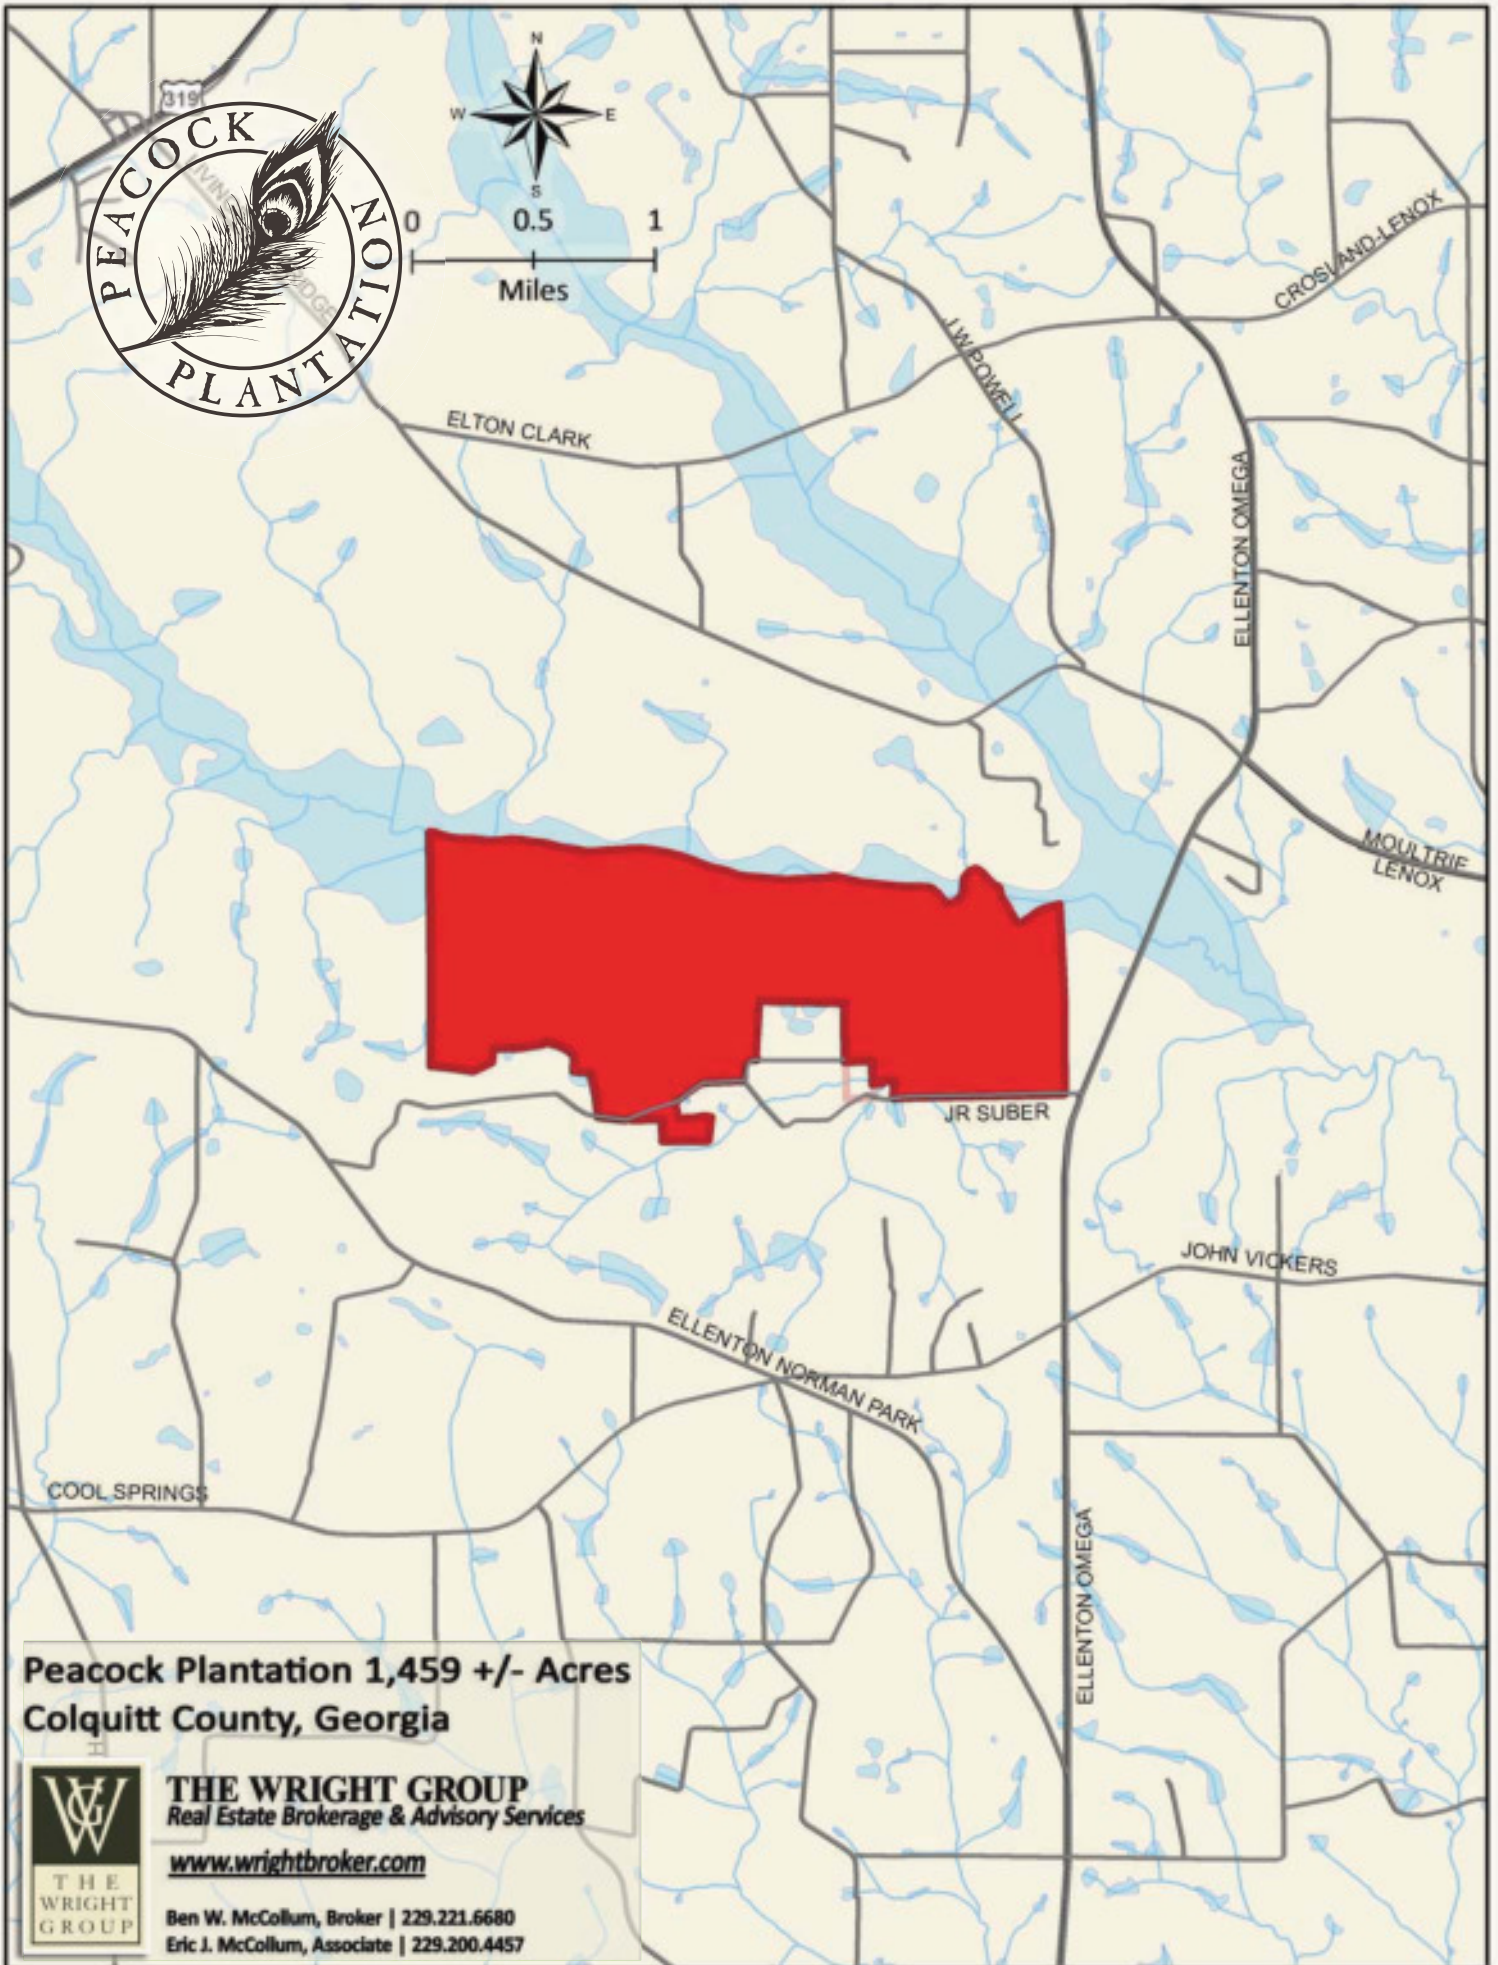

Peacock Plantation 1,459 +/- Acres
Colquitt County, Georgia

THE WRIGHT GROUP
Real Estate Brokerage & Advisory Services

www.wrightbroker.com

Ben W. McCollum, Broker | 229.221.6680
Eric J. McCollum, Associate | 229.200.4457