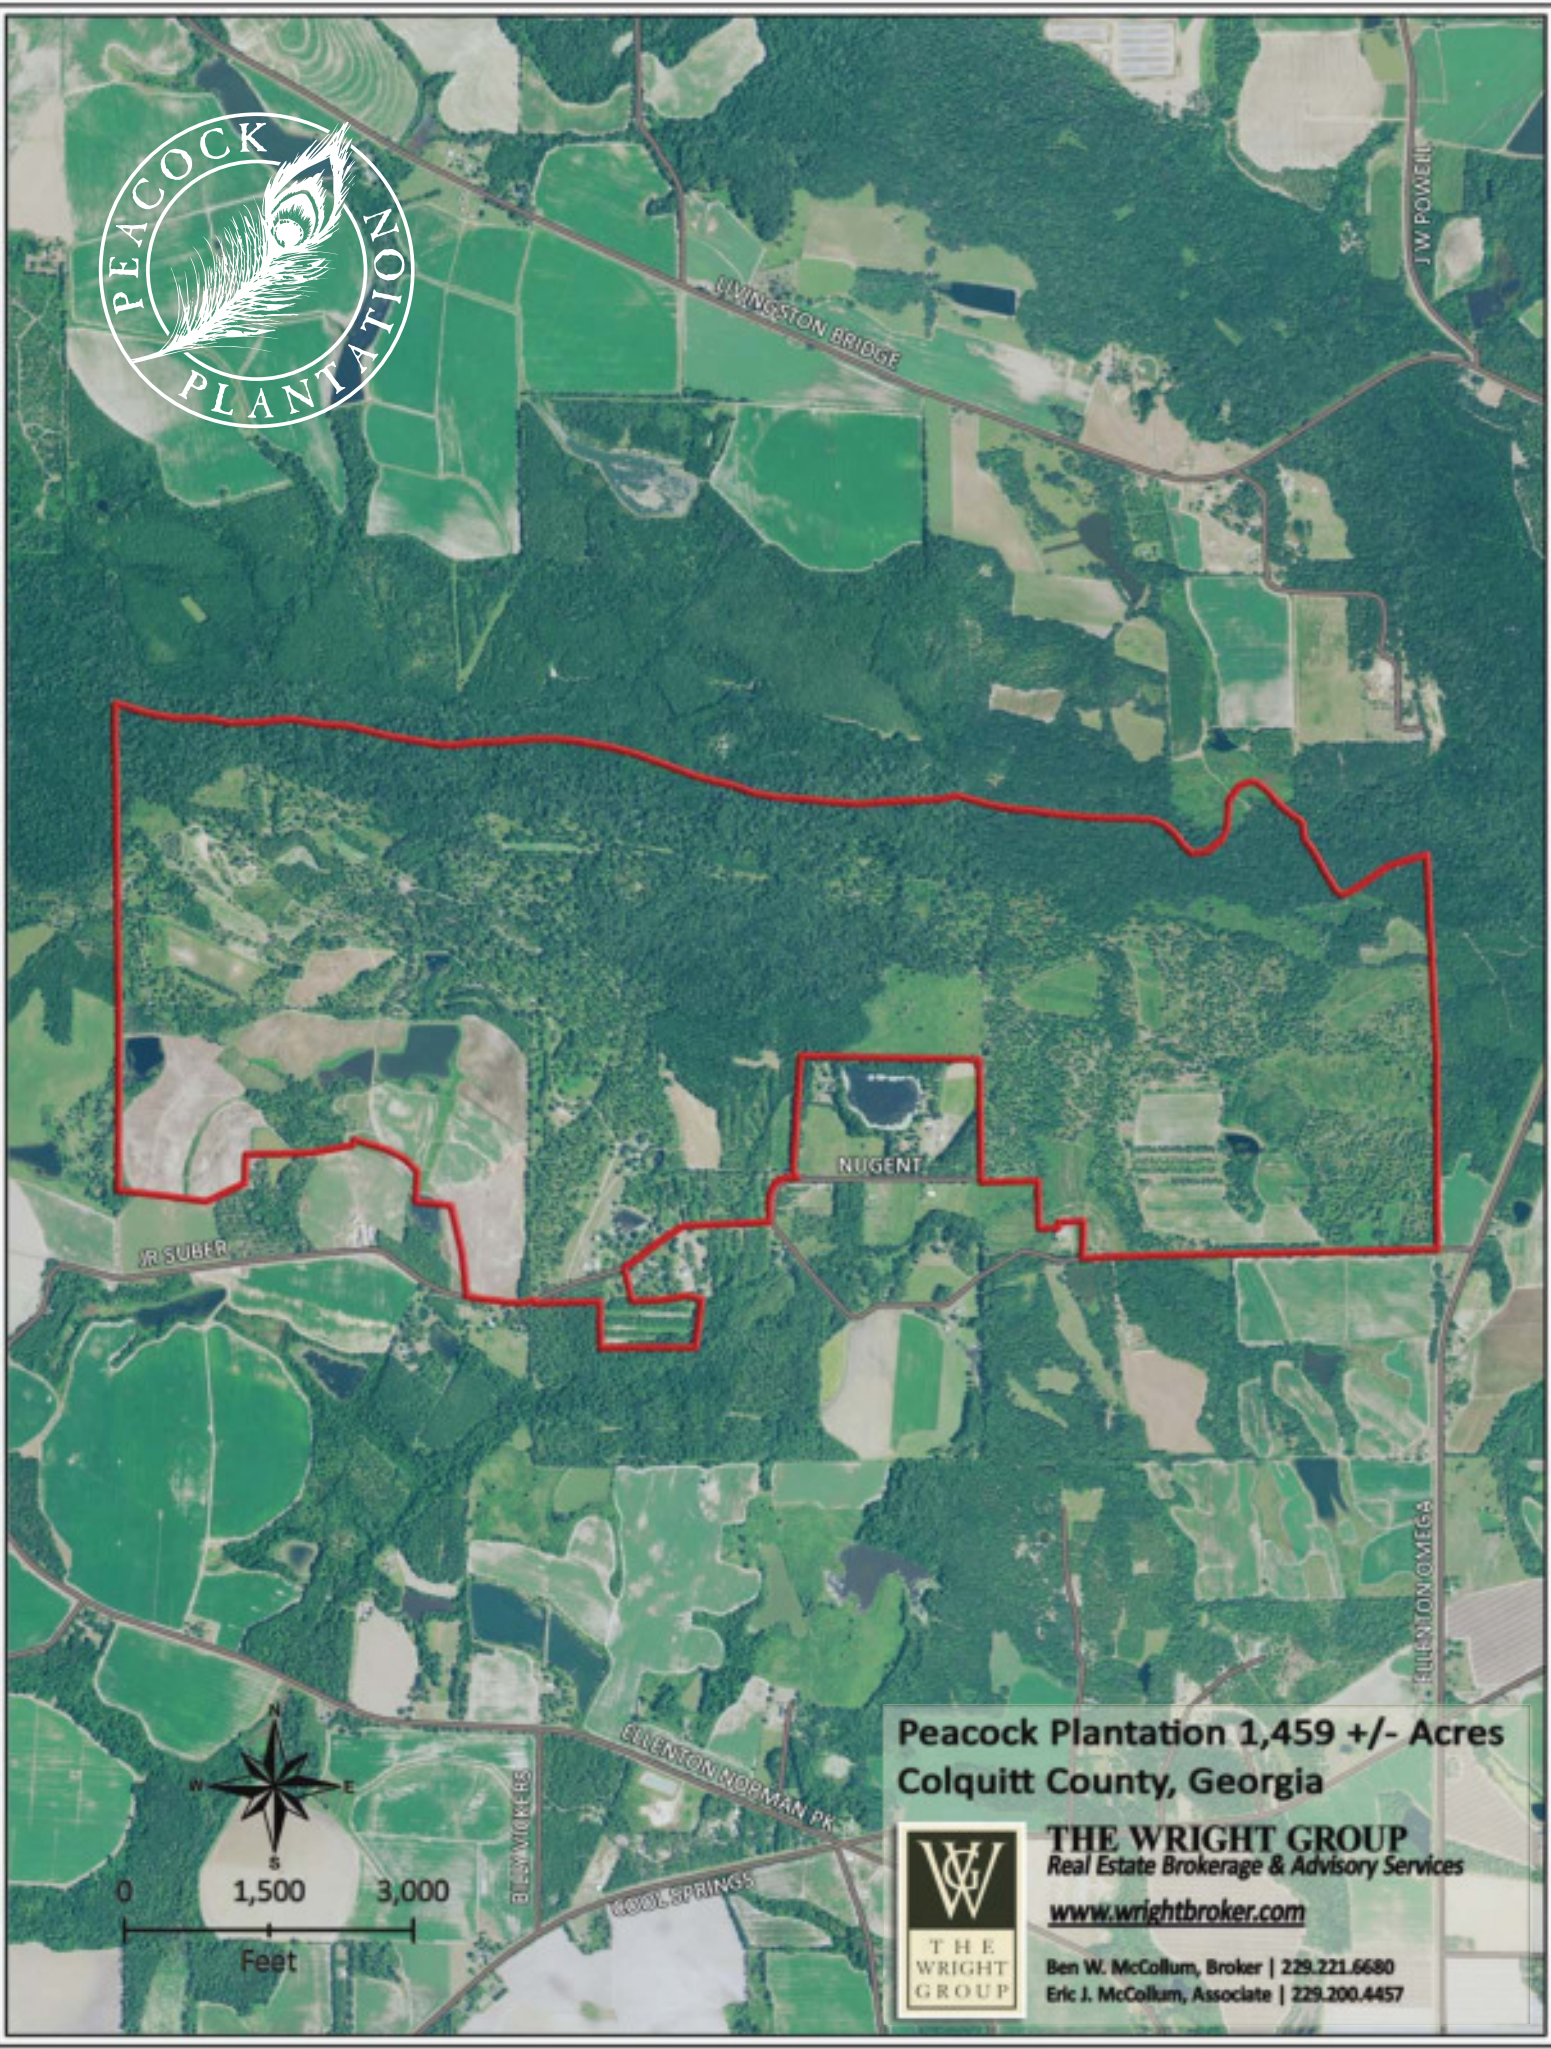

Peacock Plantation 1,459 +/- Acres
Colquitt County, Georgia

THE WRIGHT GROUP
Real Estate Brokerage & Advisory Services

www.wrightbroker.com

Ben W. McCollum, Broker | 229.221.6680
Eric J. McCollum, Associate | 229.200.4457