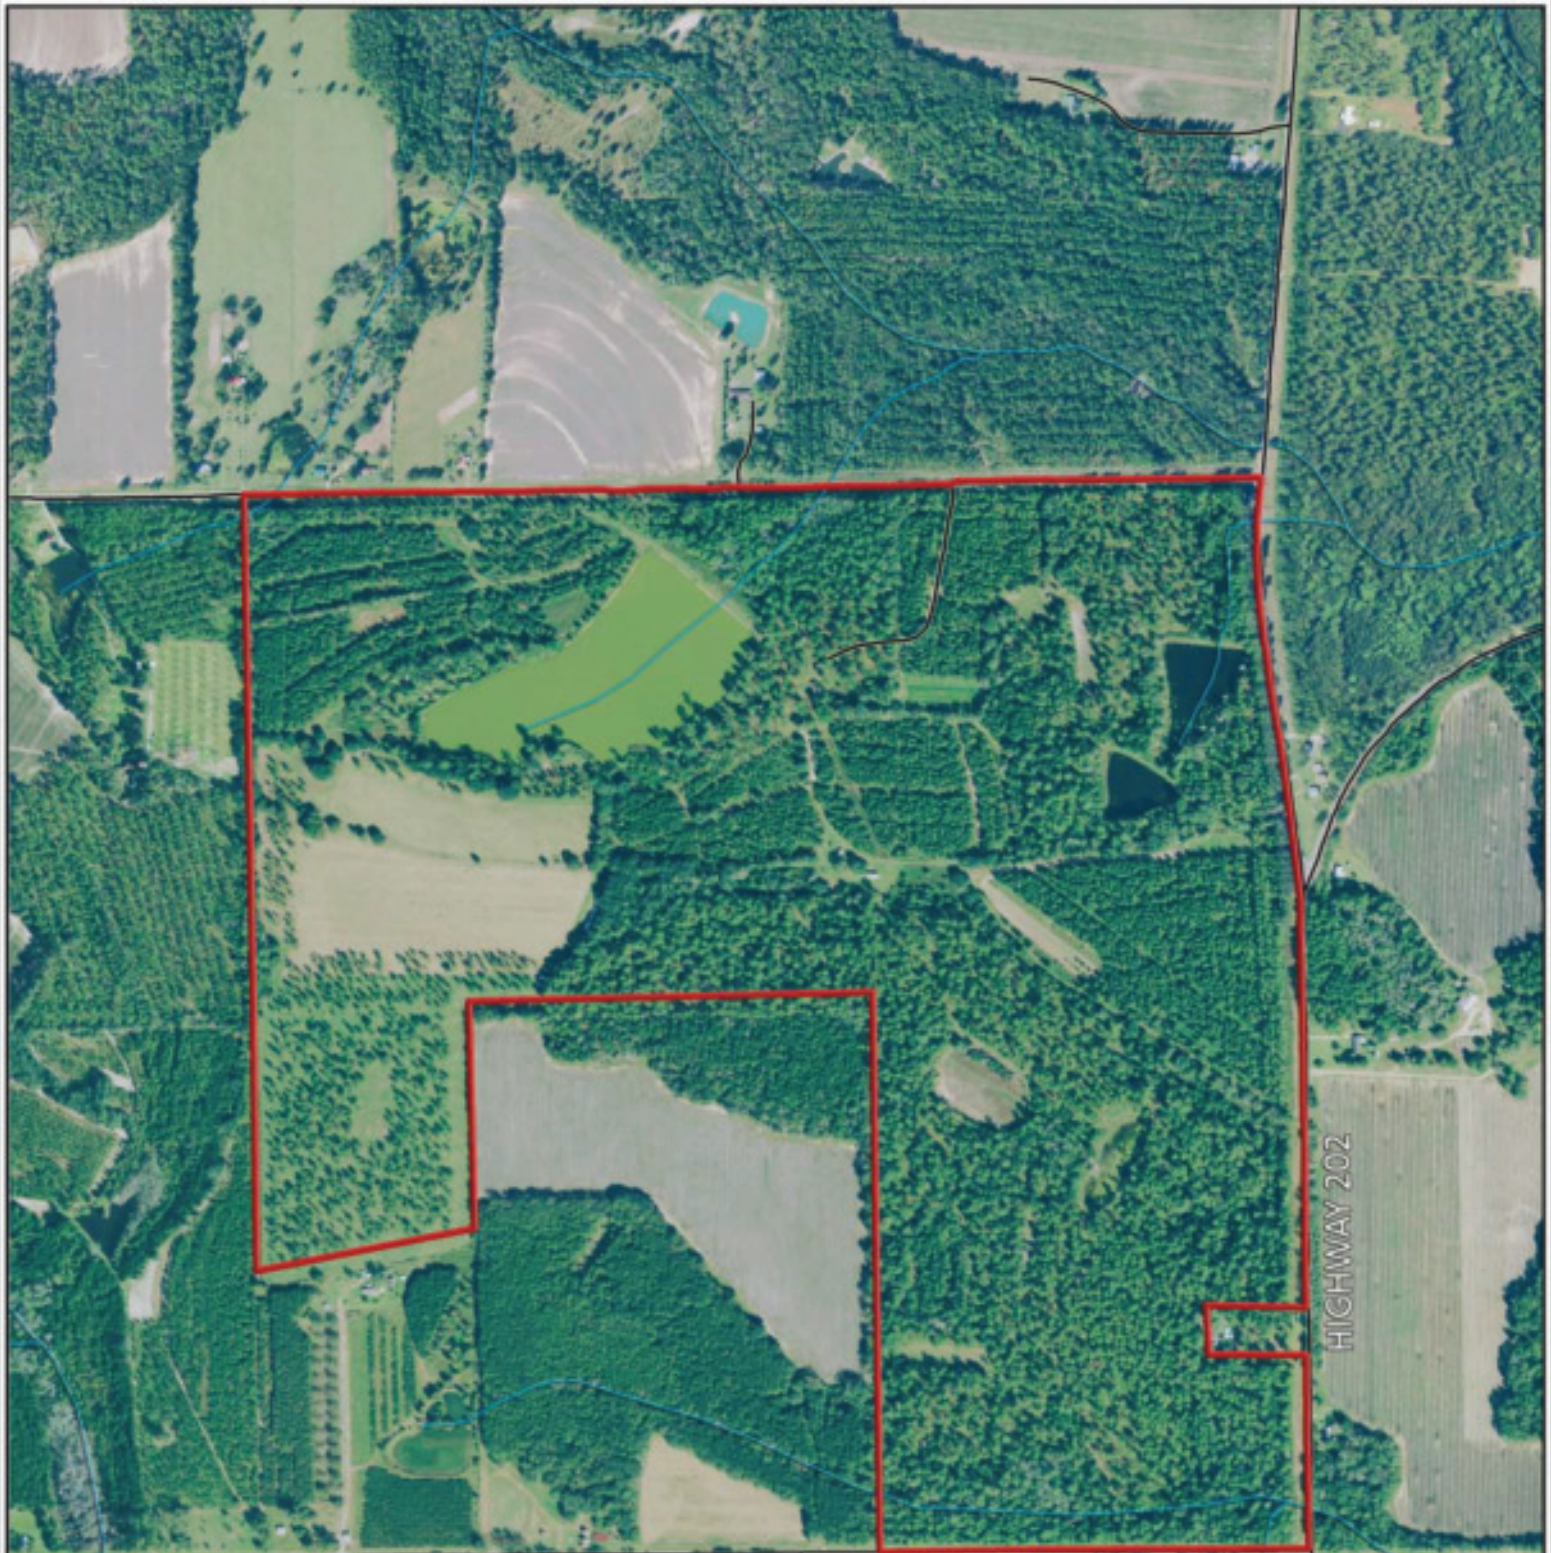

HIGHWAY 202

BENTON RD

Pinefield 345 +/- Acres
Thomas County, Georgia

THE WRIGHT GROUP
Real Estate Brokerage & Advisory Services

www.wrightbroker.com

Ben W. McCollum, Broker | 229.221.6680
Eric J. McCollum, Associate | 229.200.4457