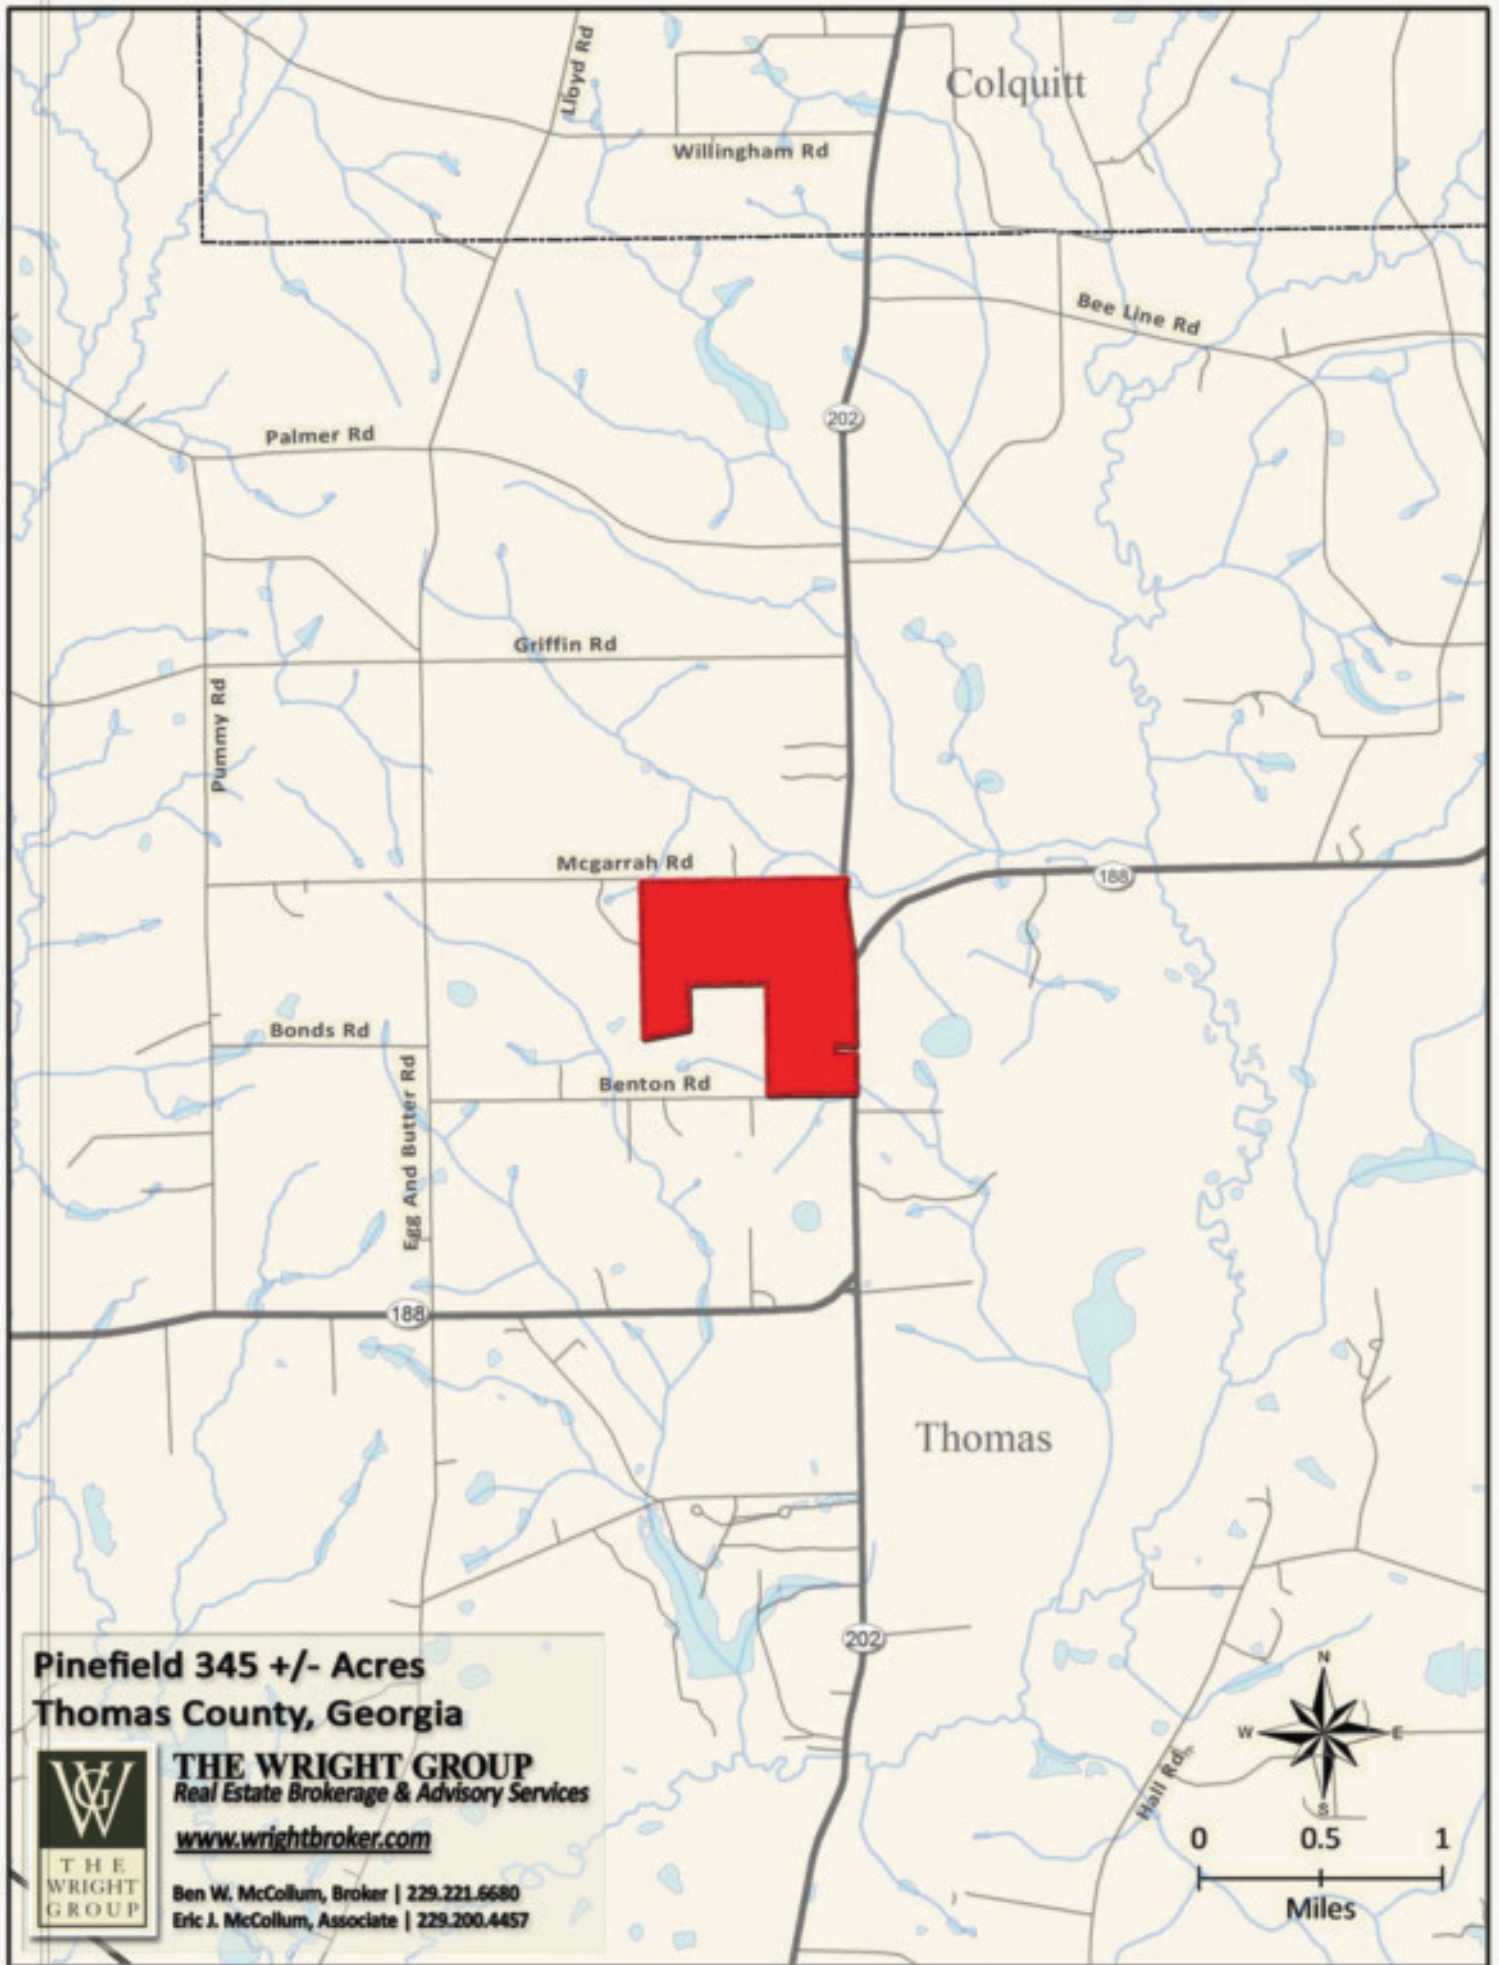

**Pinefield 345 +/- Acres
Thomas County, Georgia**

THE WRIGHT GROUP
Real Estate Brokerage & Advisory Services

www.wrightbroker.com

Ben W. McCollum, Broker | 229.221.6680
Eric J. McCollum, Associate | 229.200.4457

0 0.5 1
Miles