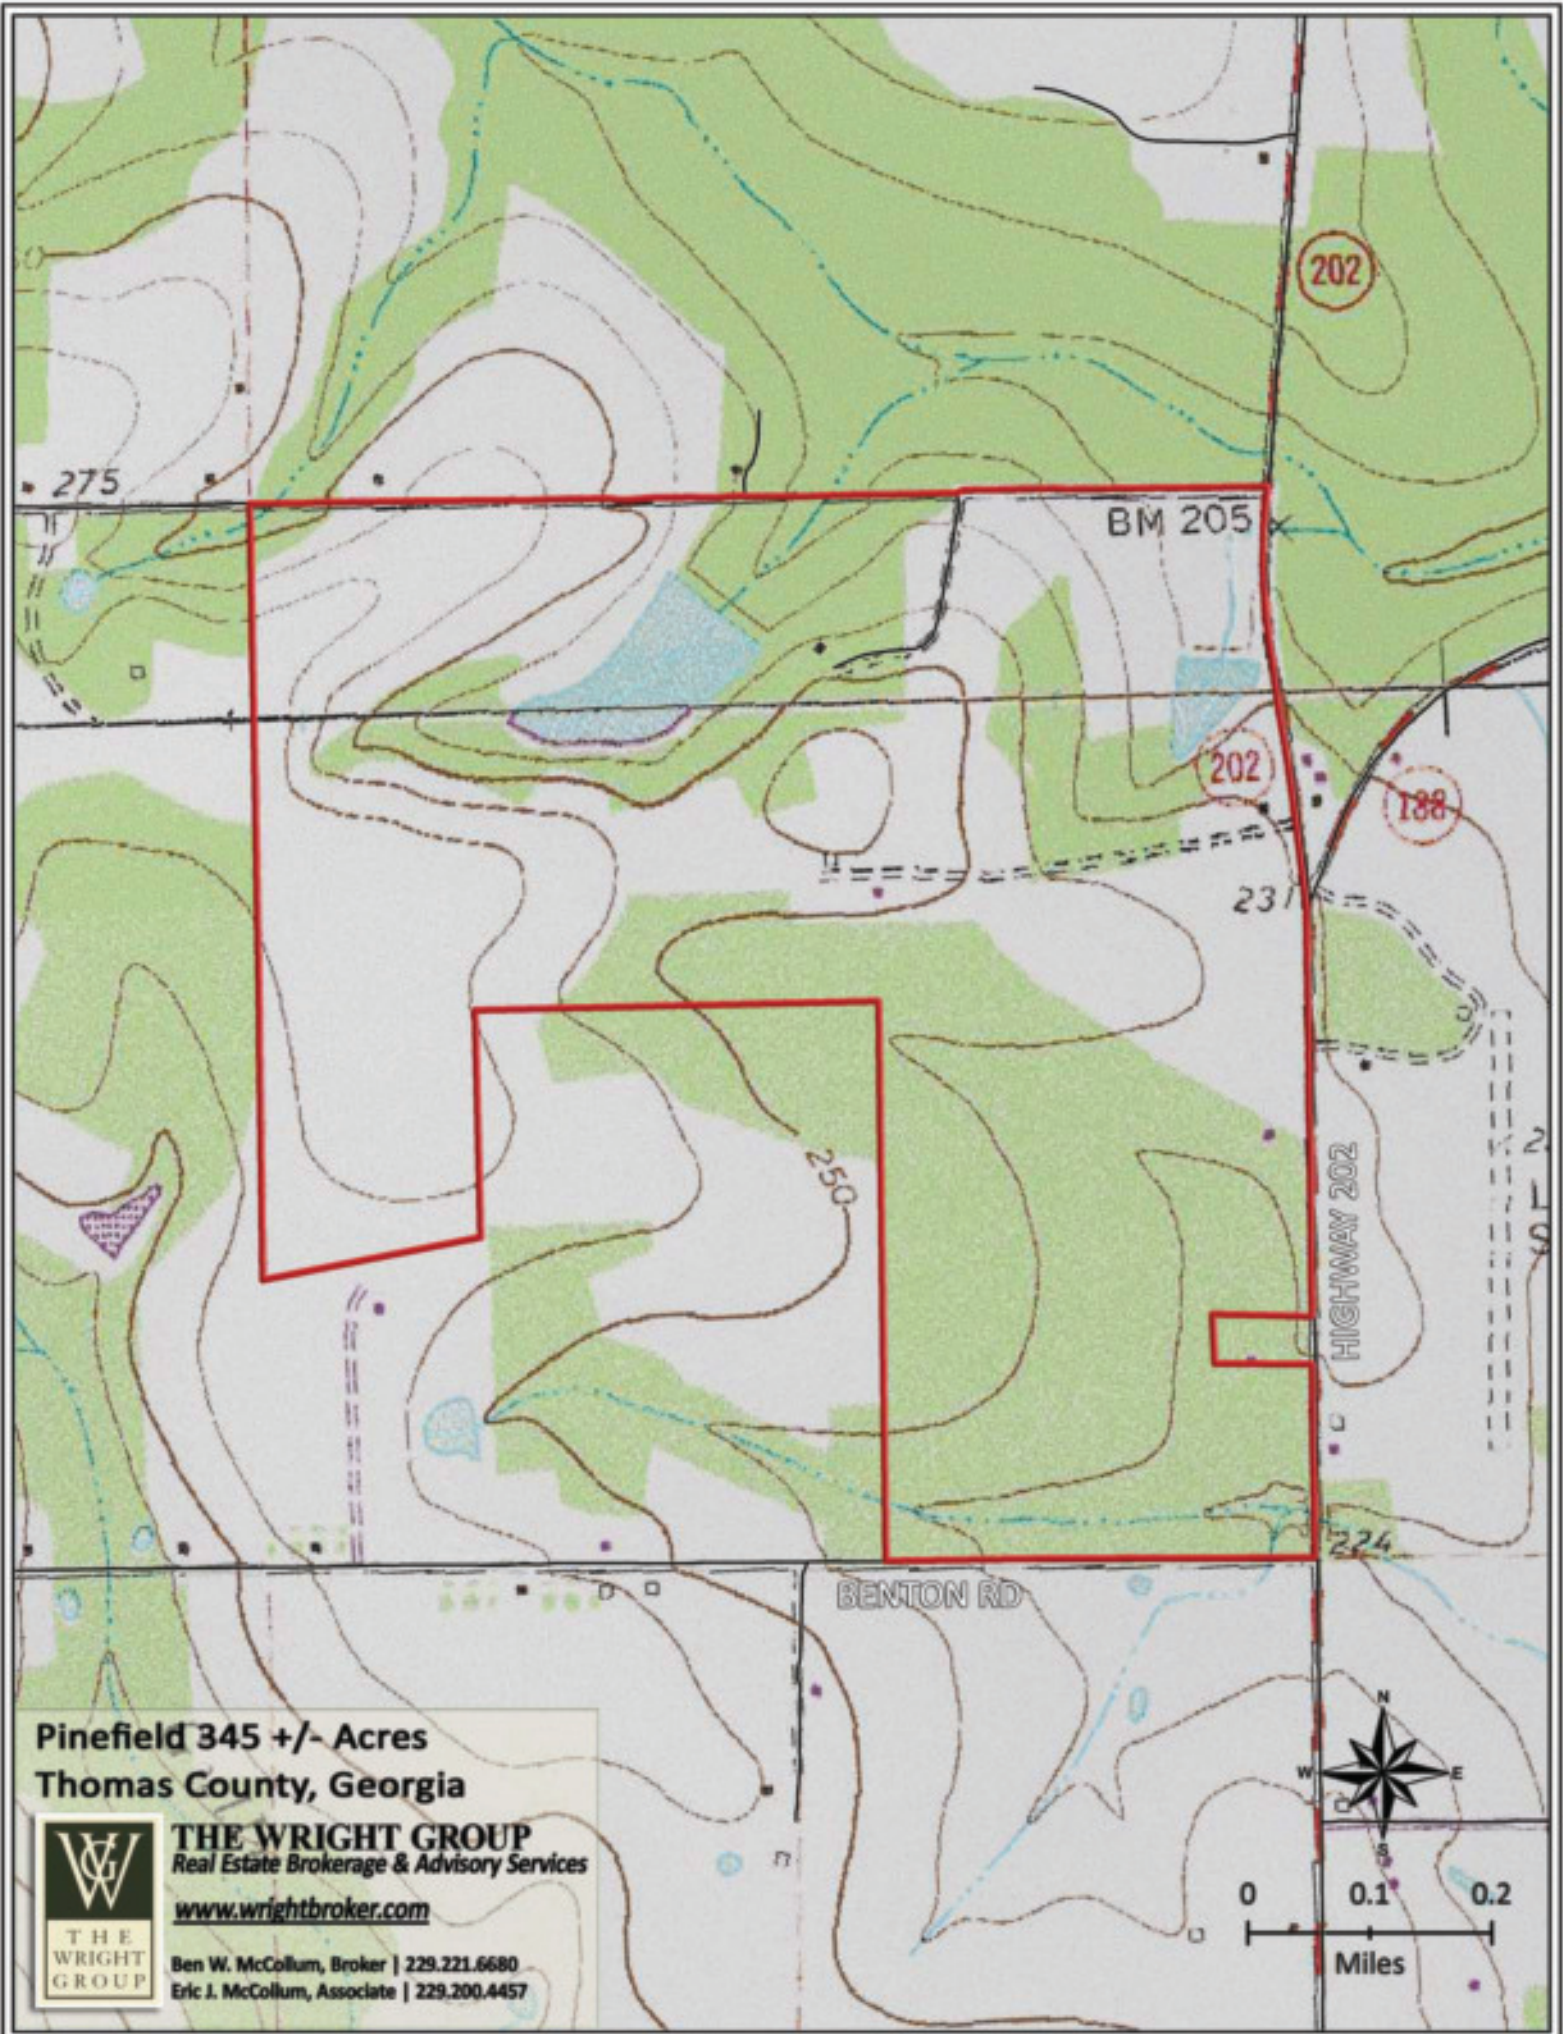

Pinefield 345 +/- Acres
Thomas County, Georgia

THE WRIGHT GROUP
Real Estate Brokerage & Advisory Services

www.wrightbroker.com

Ben W. McCollum, Broker | 229.221.6680
Eric J. McCollum, Associate | 229.200.4457