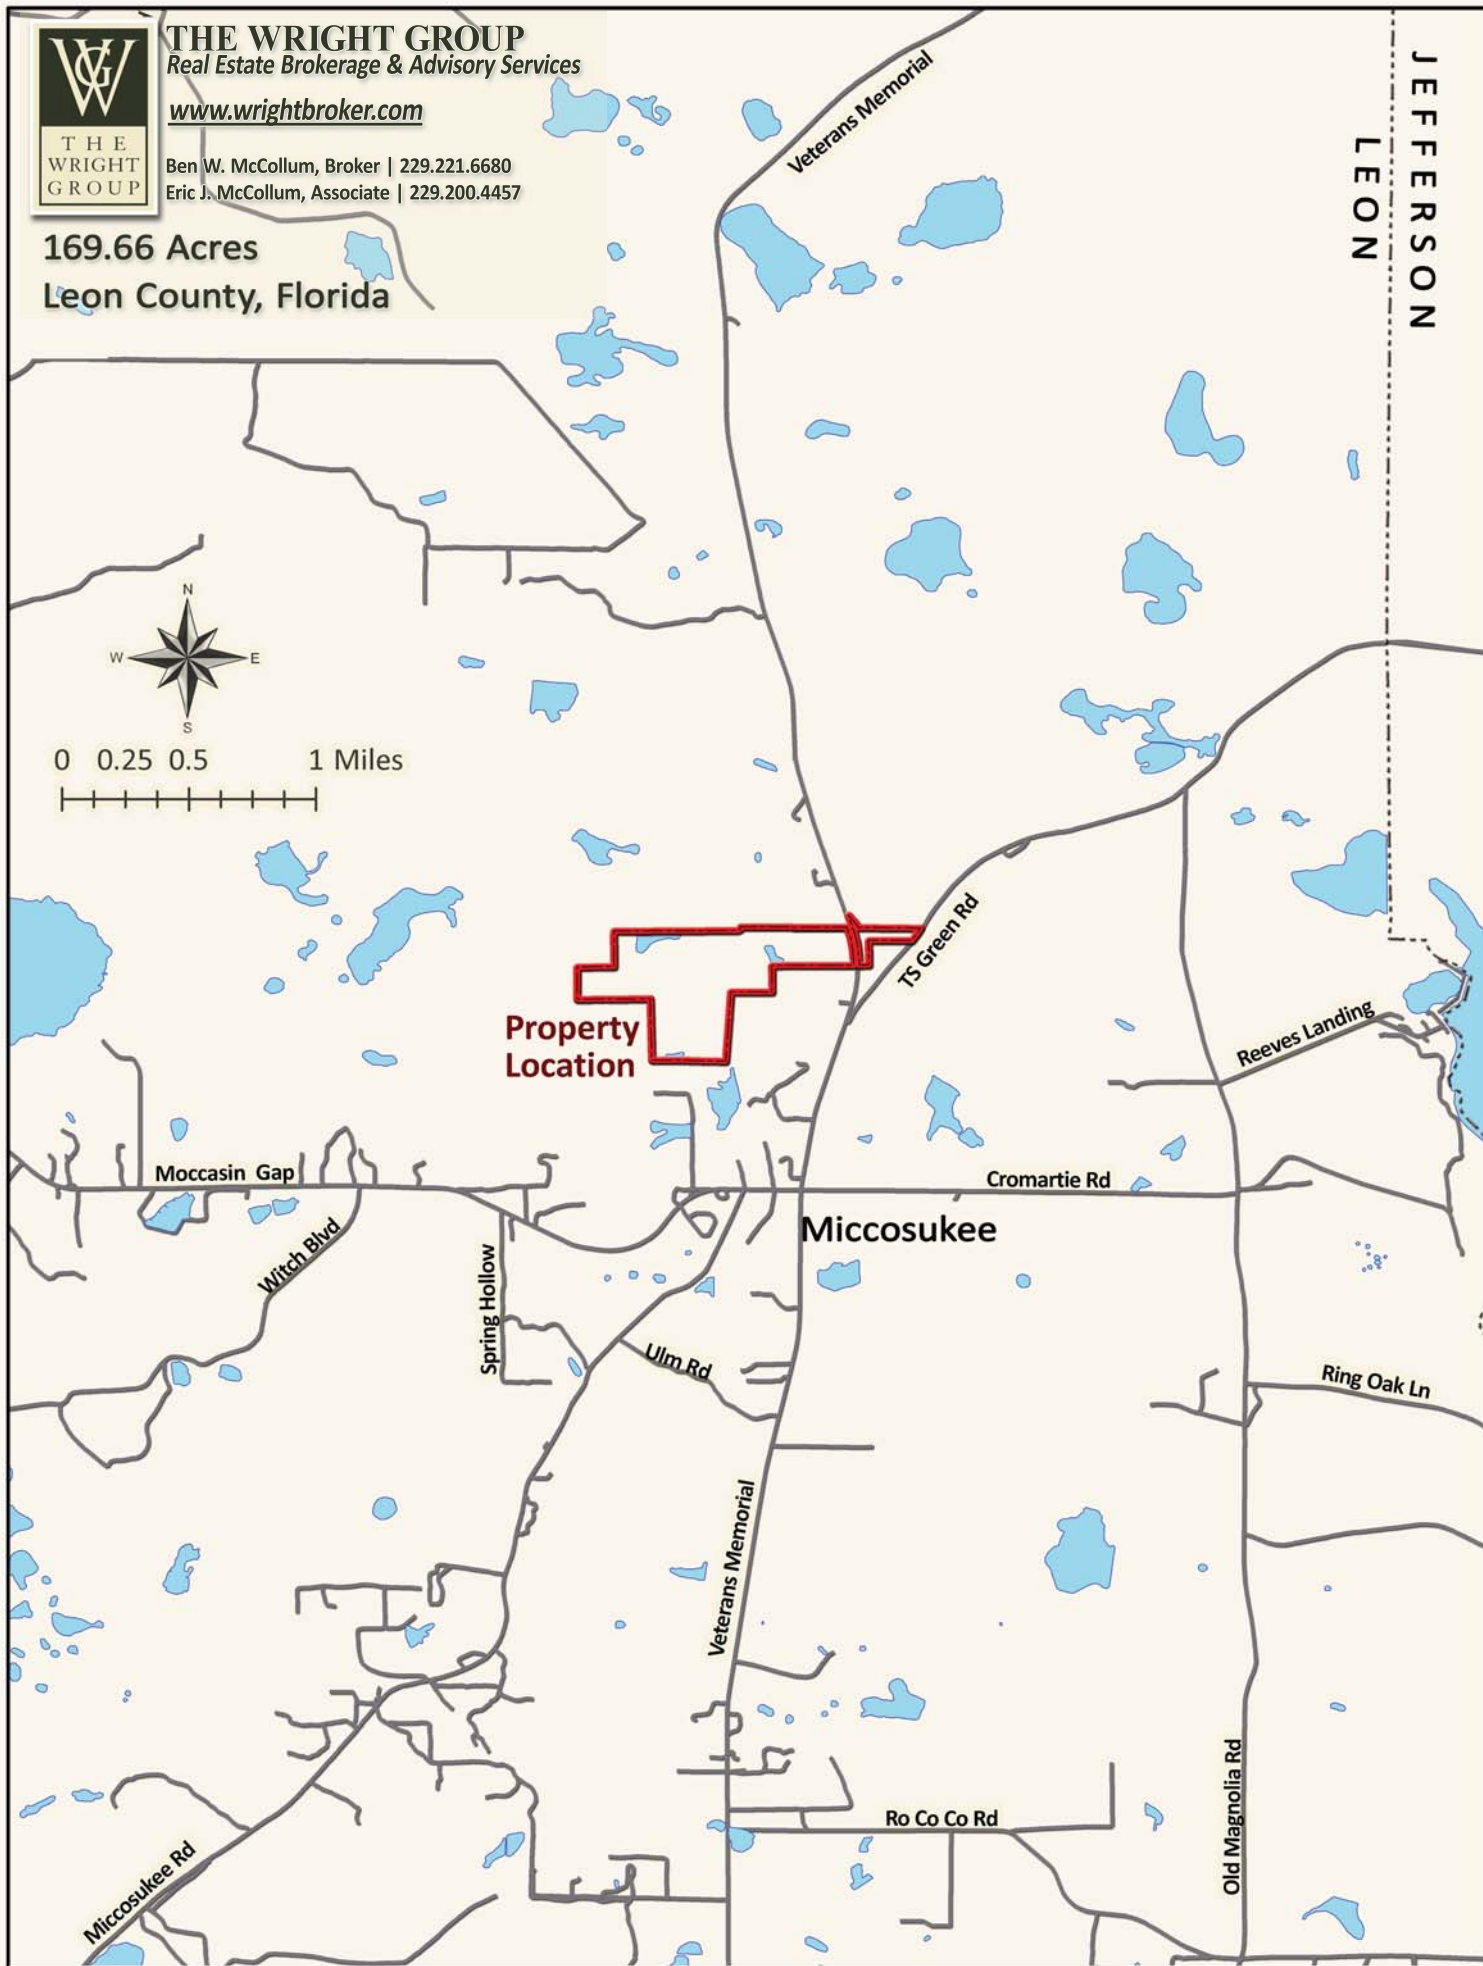

0 0.25 0.5 1 Miles

0 500 1,000 2,000  
Feet

169.66 Acres  
Leon County , Florida

MOCCASIN GAP

CROMARTIE

Miccosukee

**THE WRIGHT GROUP**  
Real Estate Brokerage & Advisory Services

[www.wrightbroker.com](http://www.wrightbroker.com)