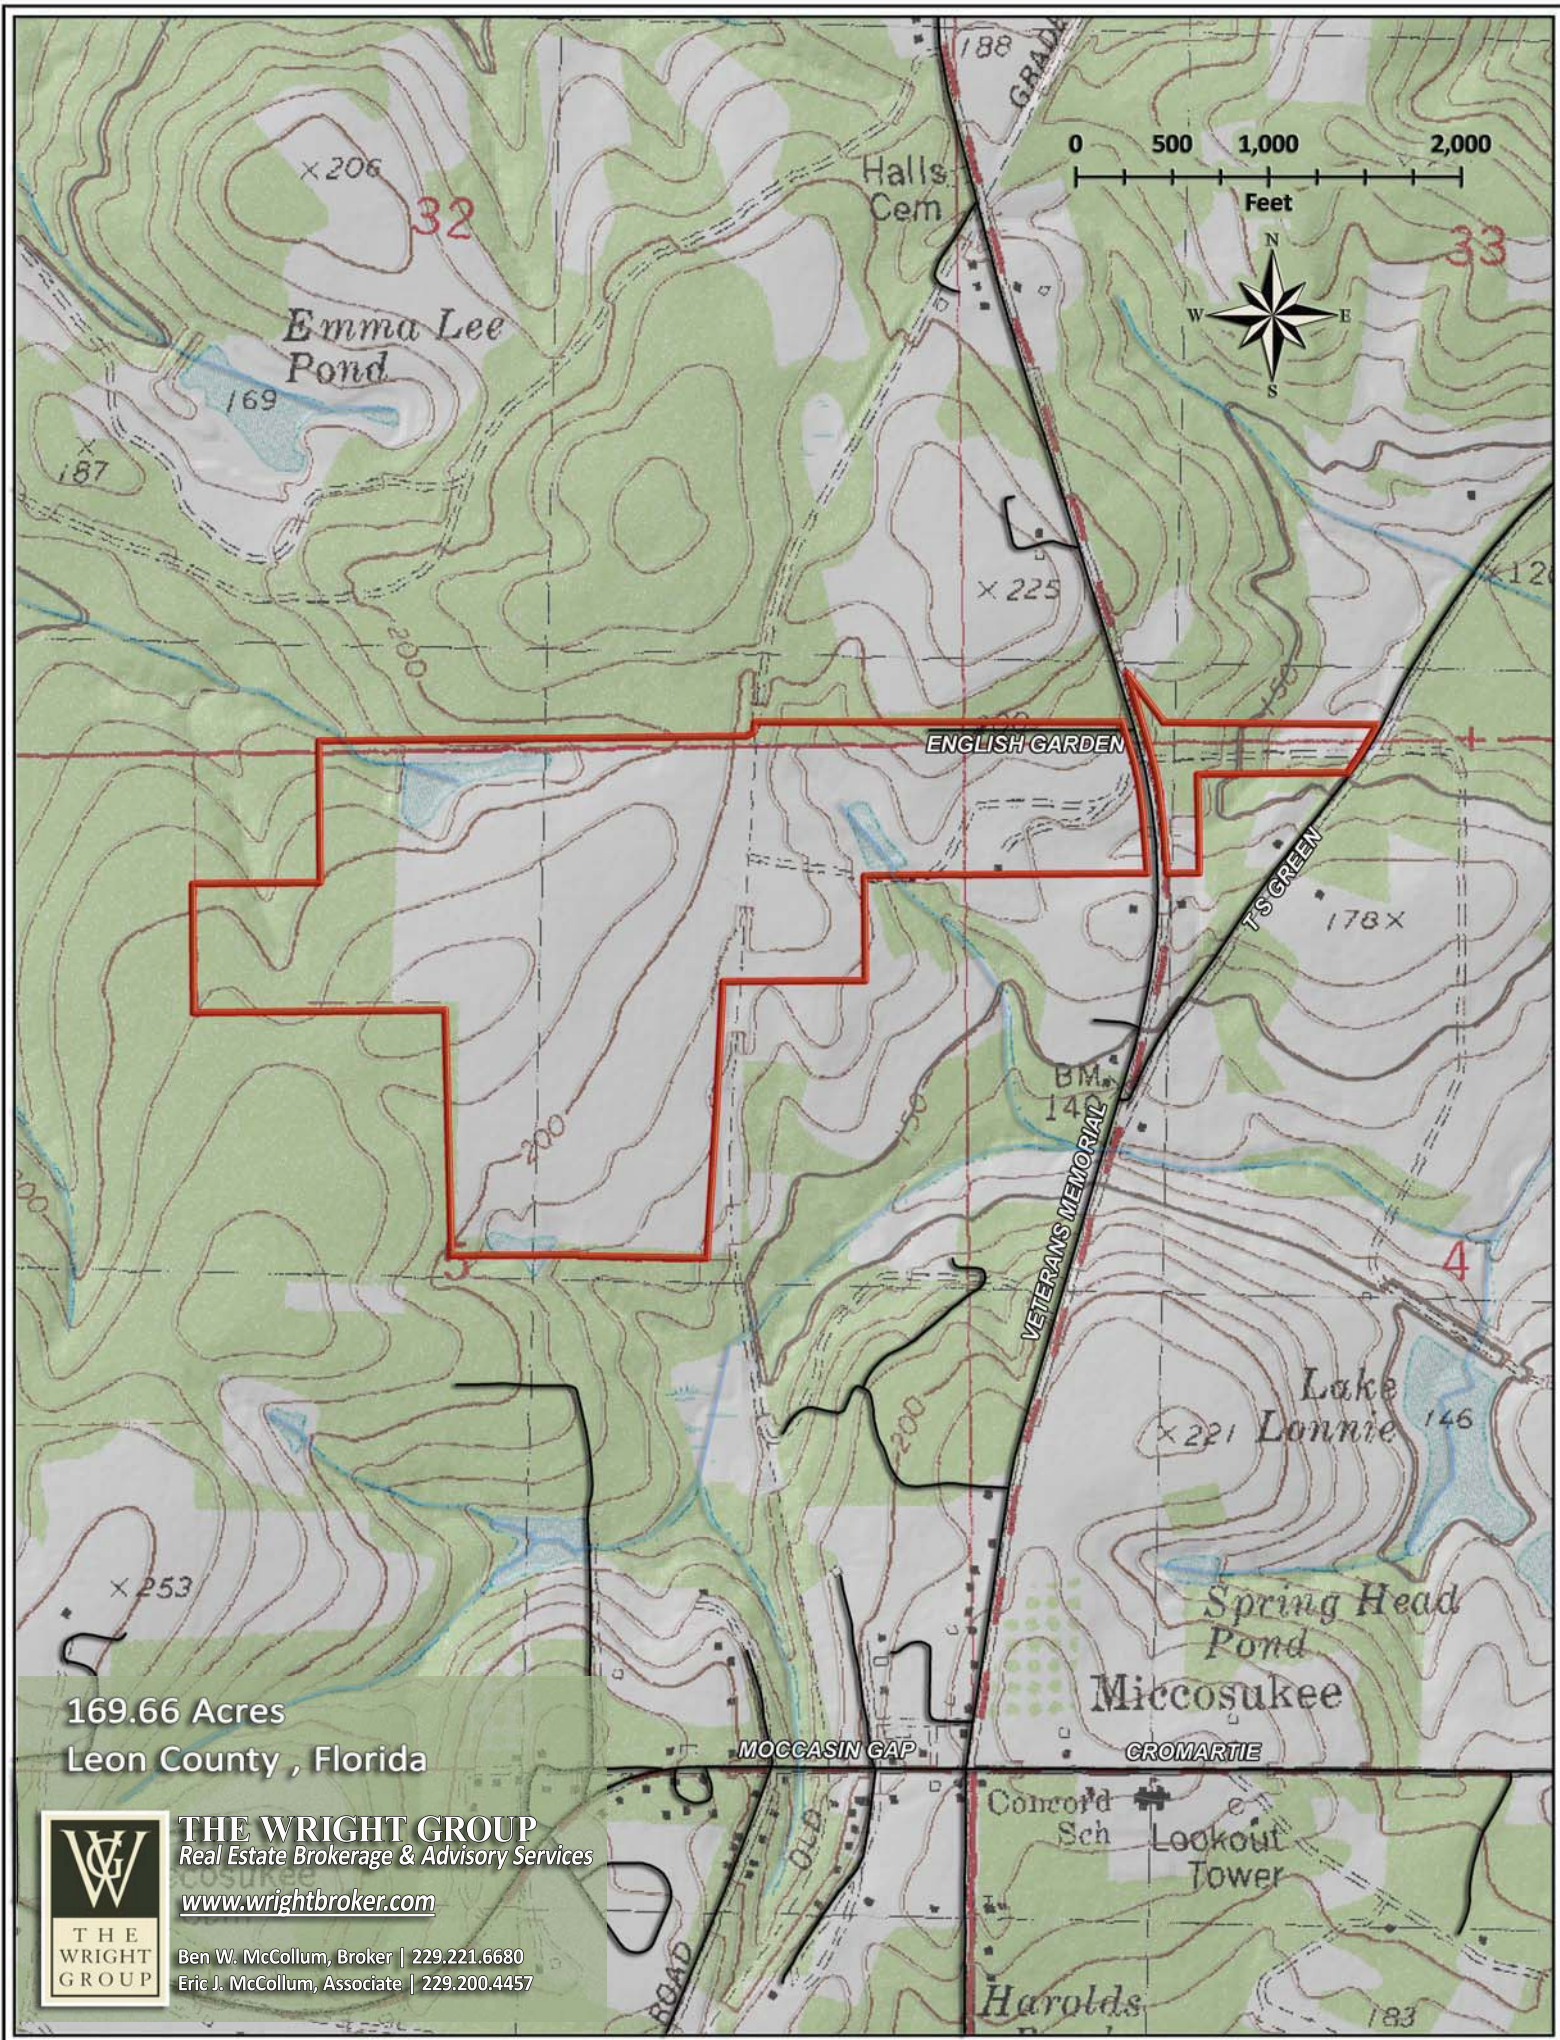

169.66 Acres
Leon County , Florida

THE WRIGHT GROUP
Real Estate Brokerage & Advisory Services
www.wrightbroker.com

Ben W. McCollum, Broker | 229.221.6680
Eric J. McCollum, Associate | 229.200.4457