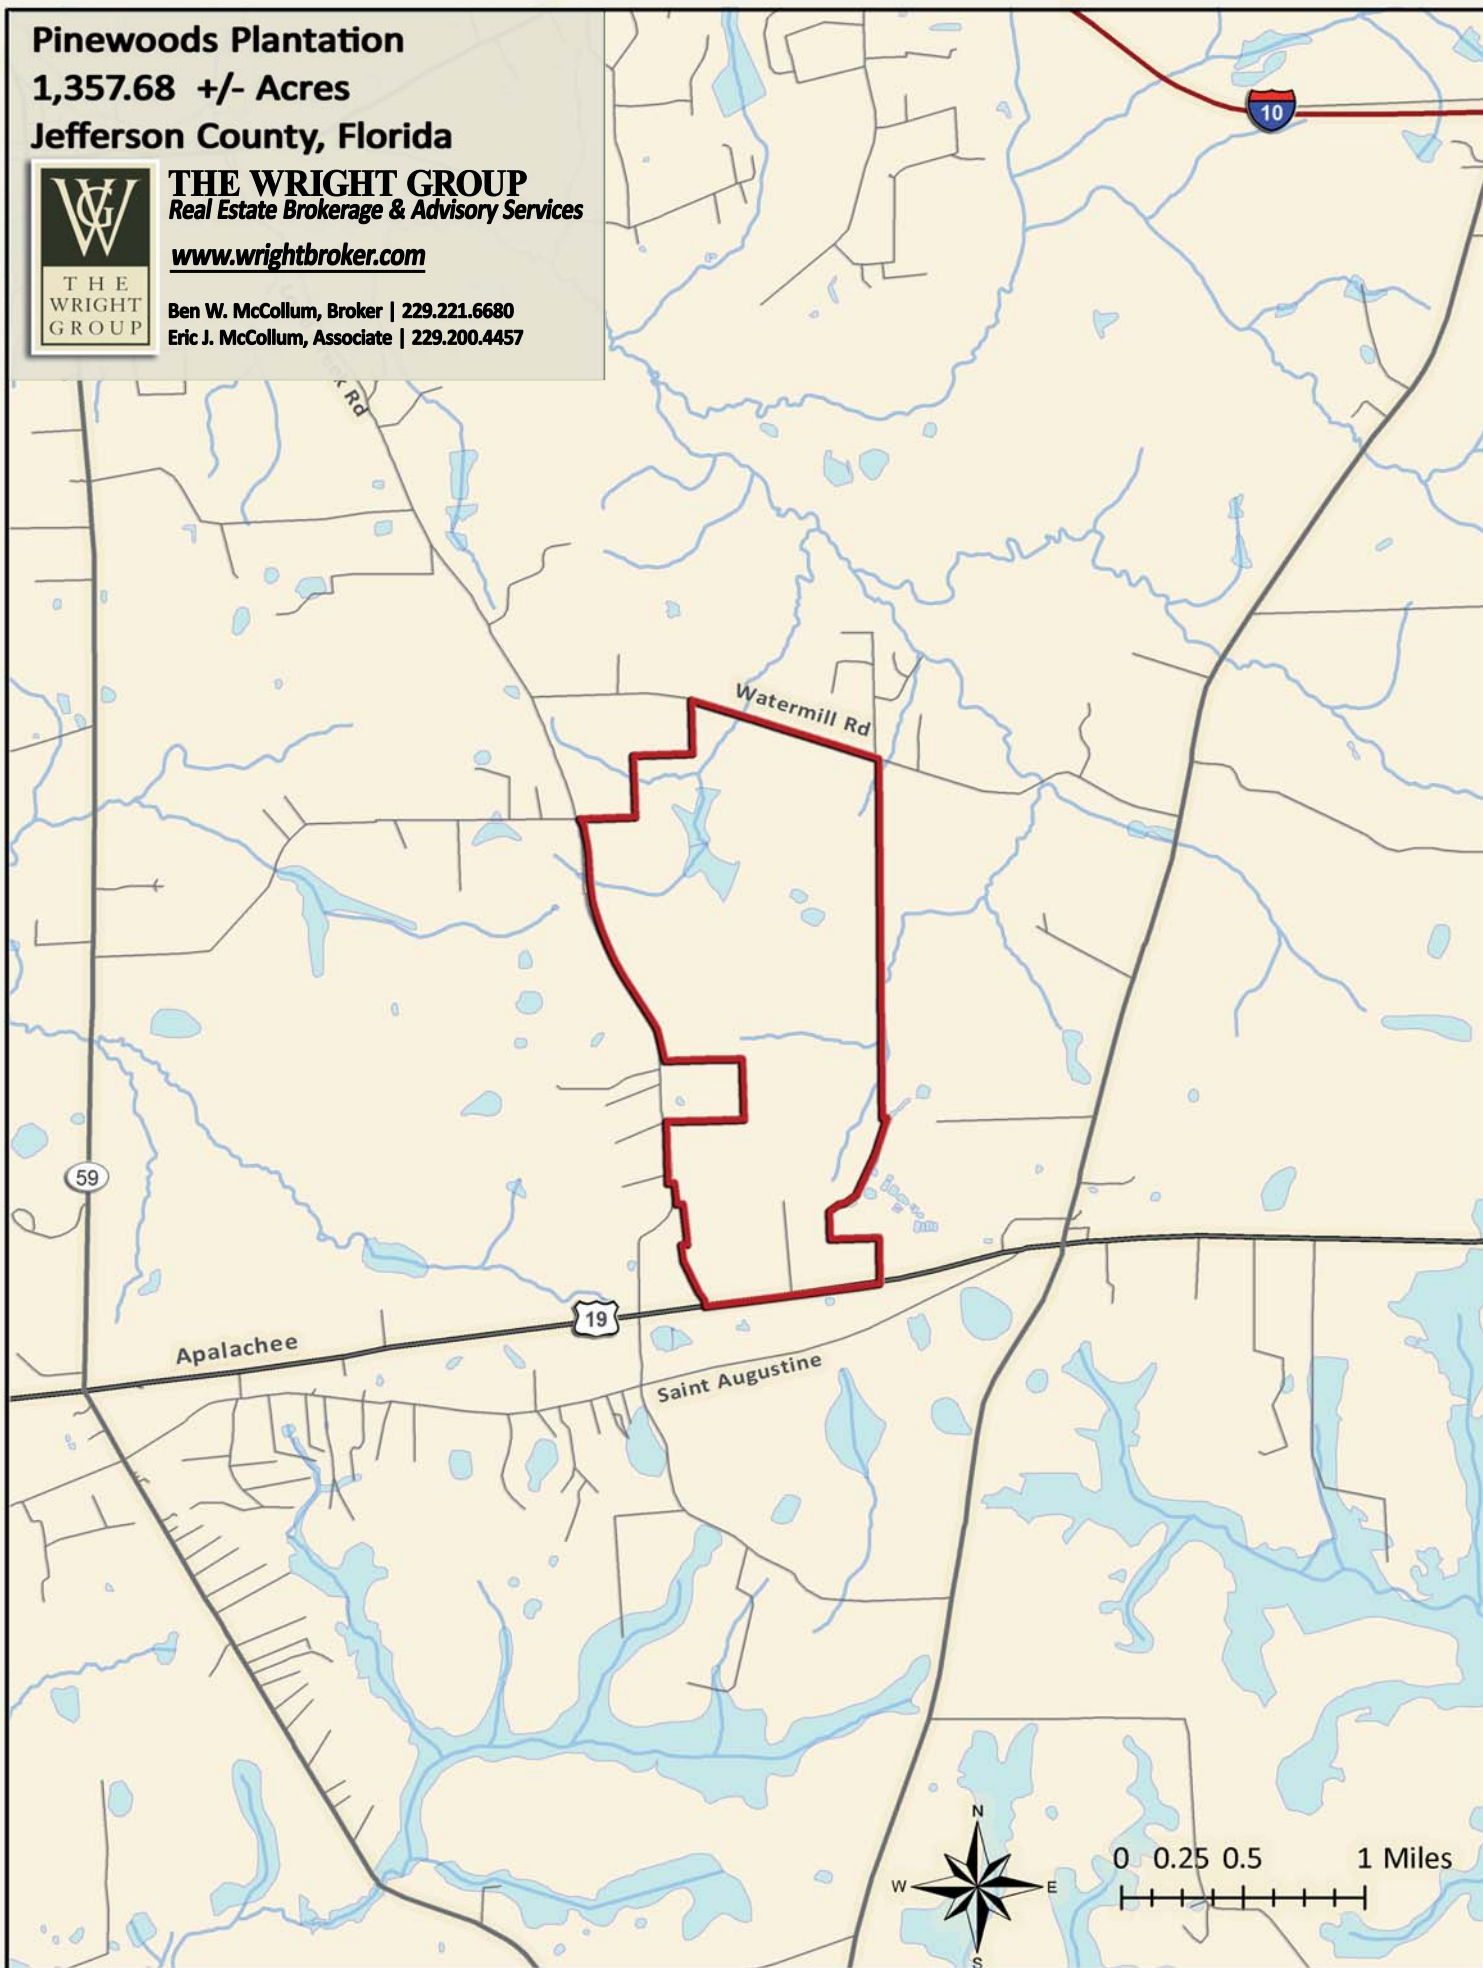

LLOYD CREEK RD

WATERMILL RD

BARRINGTON RD

WILL RD

W CAPPS HWY

ST AUGUSTINE RD

Pinewoods Plantation
1,357.68 +/- Acres
Jefferson County, Florida

THE WRIGHT GROUP
Real Estate Brokerage & Advisory Services

LAKE 18
KATHERINE

"AVALON"
R. E. TURNER III

CAPITOLA

NASH

LEON COUNTY
JEFFERSON COUNTY

WAUKEENAH

TALLAHASSEE

LEON COUNTY
JEFFERSON COUNTY