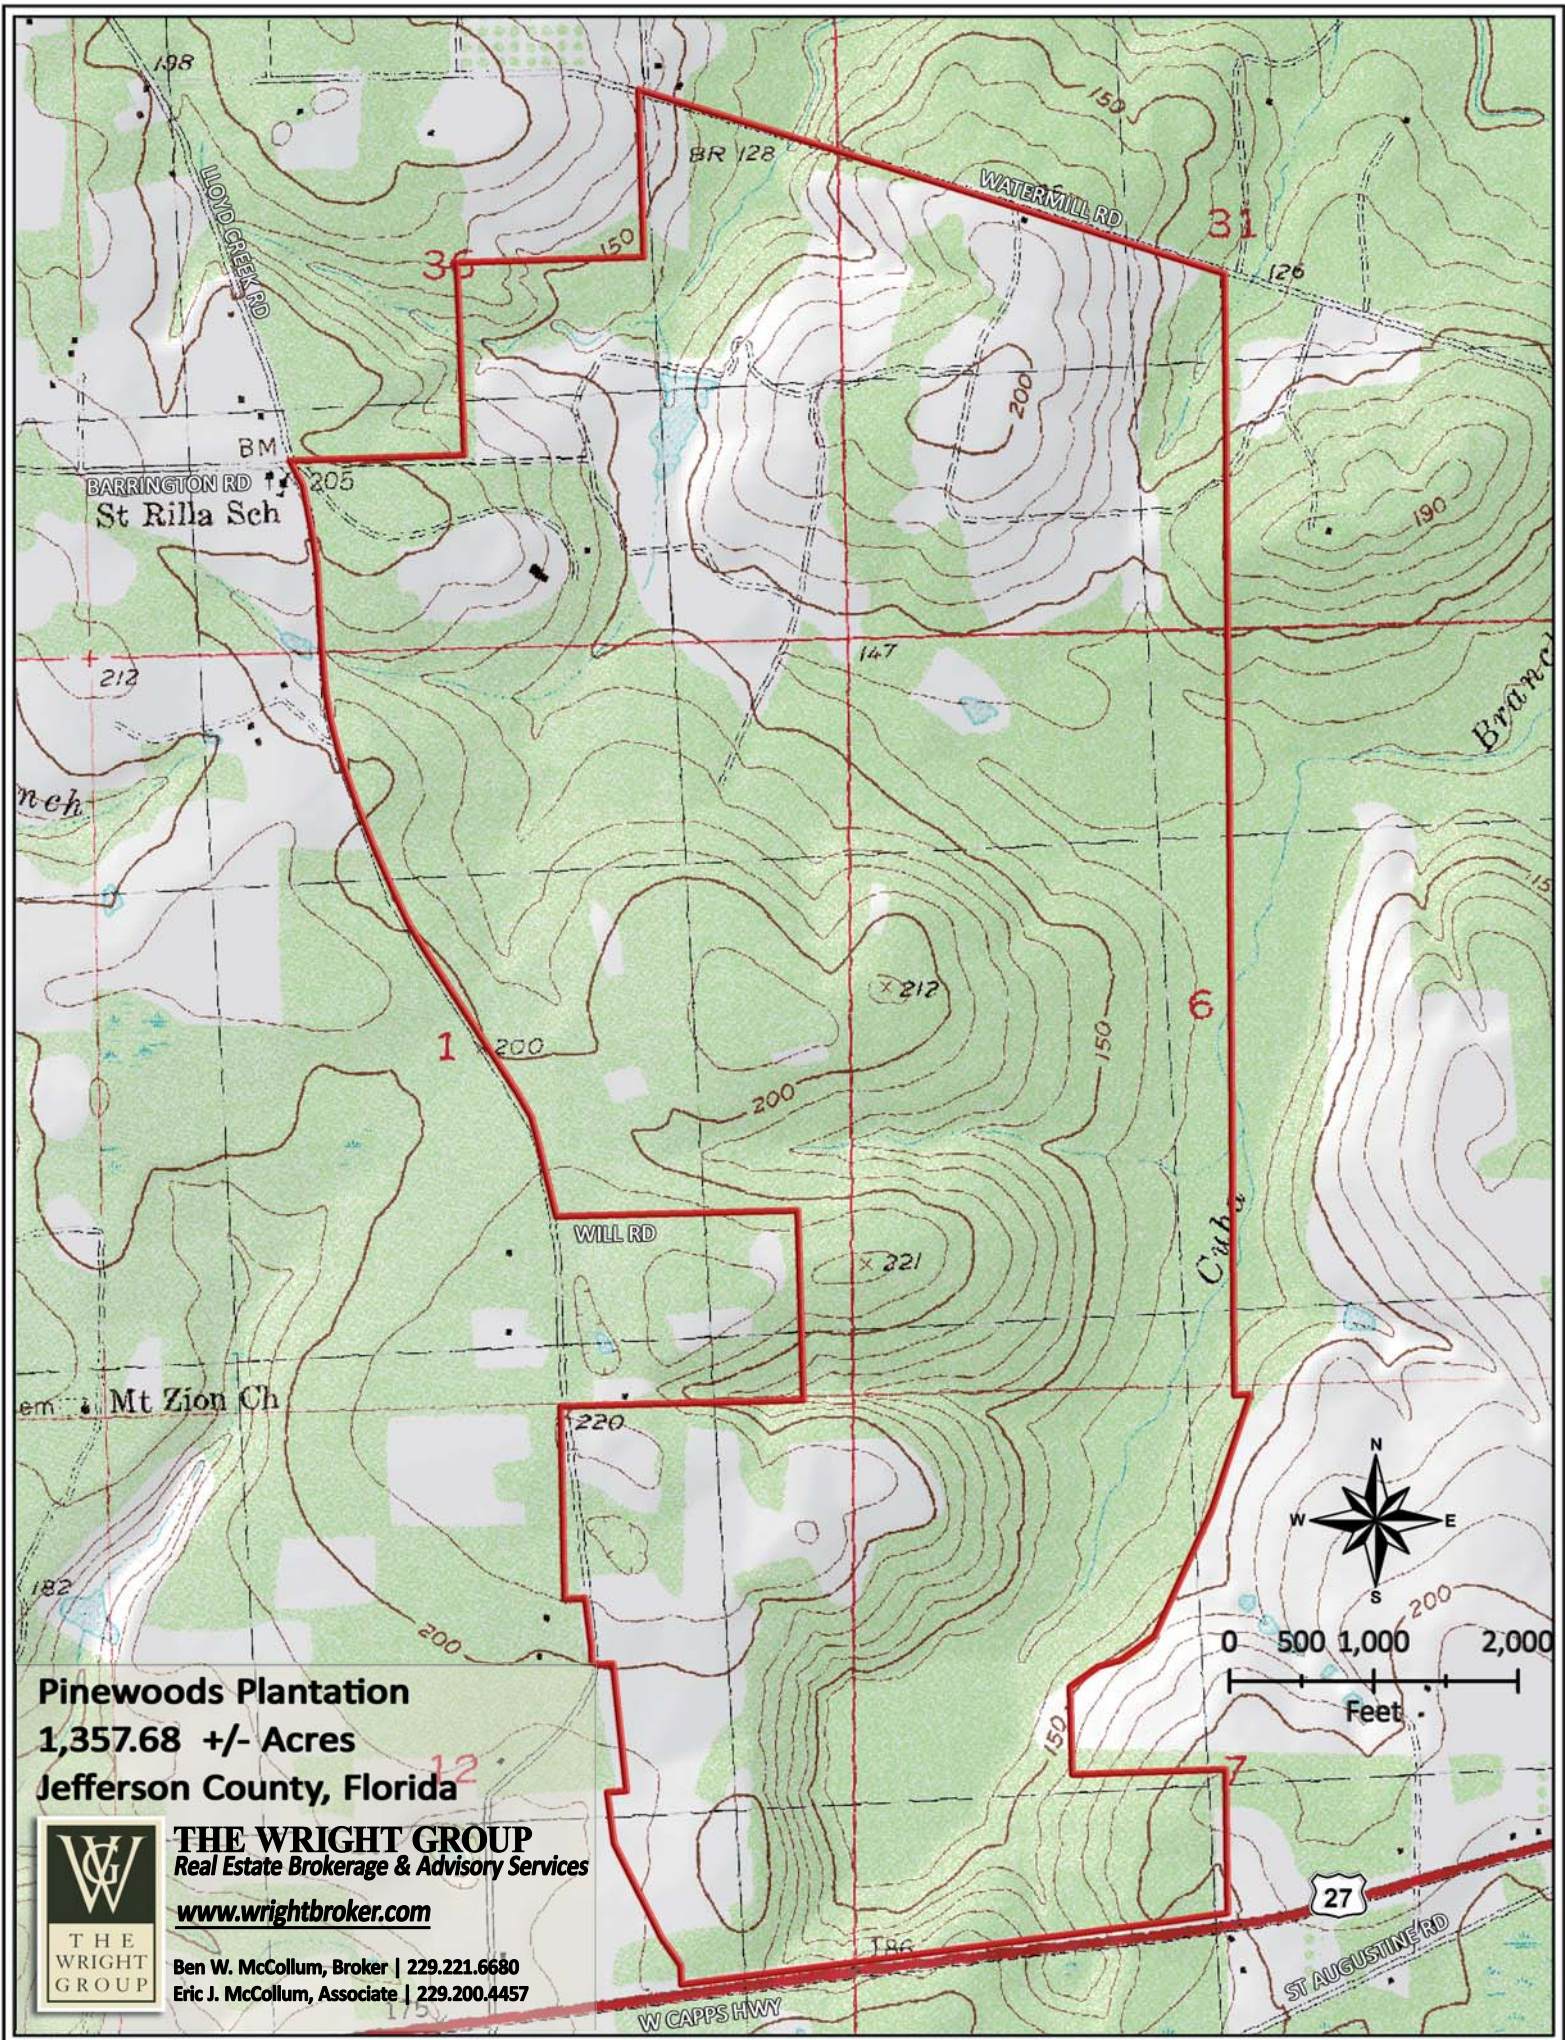

Pinewoods Plantation
1,357.68 +/- Acres
Jefferson County, Florida

THE WRIGHT GROUP
Real Estate Brokerage & Advisory Services

www.wrightbroker.com

Ben W. McCollum, Broker | 229.221.6680
Eric J. McCollum, Associate | 229.200.4457