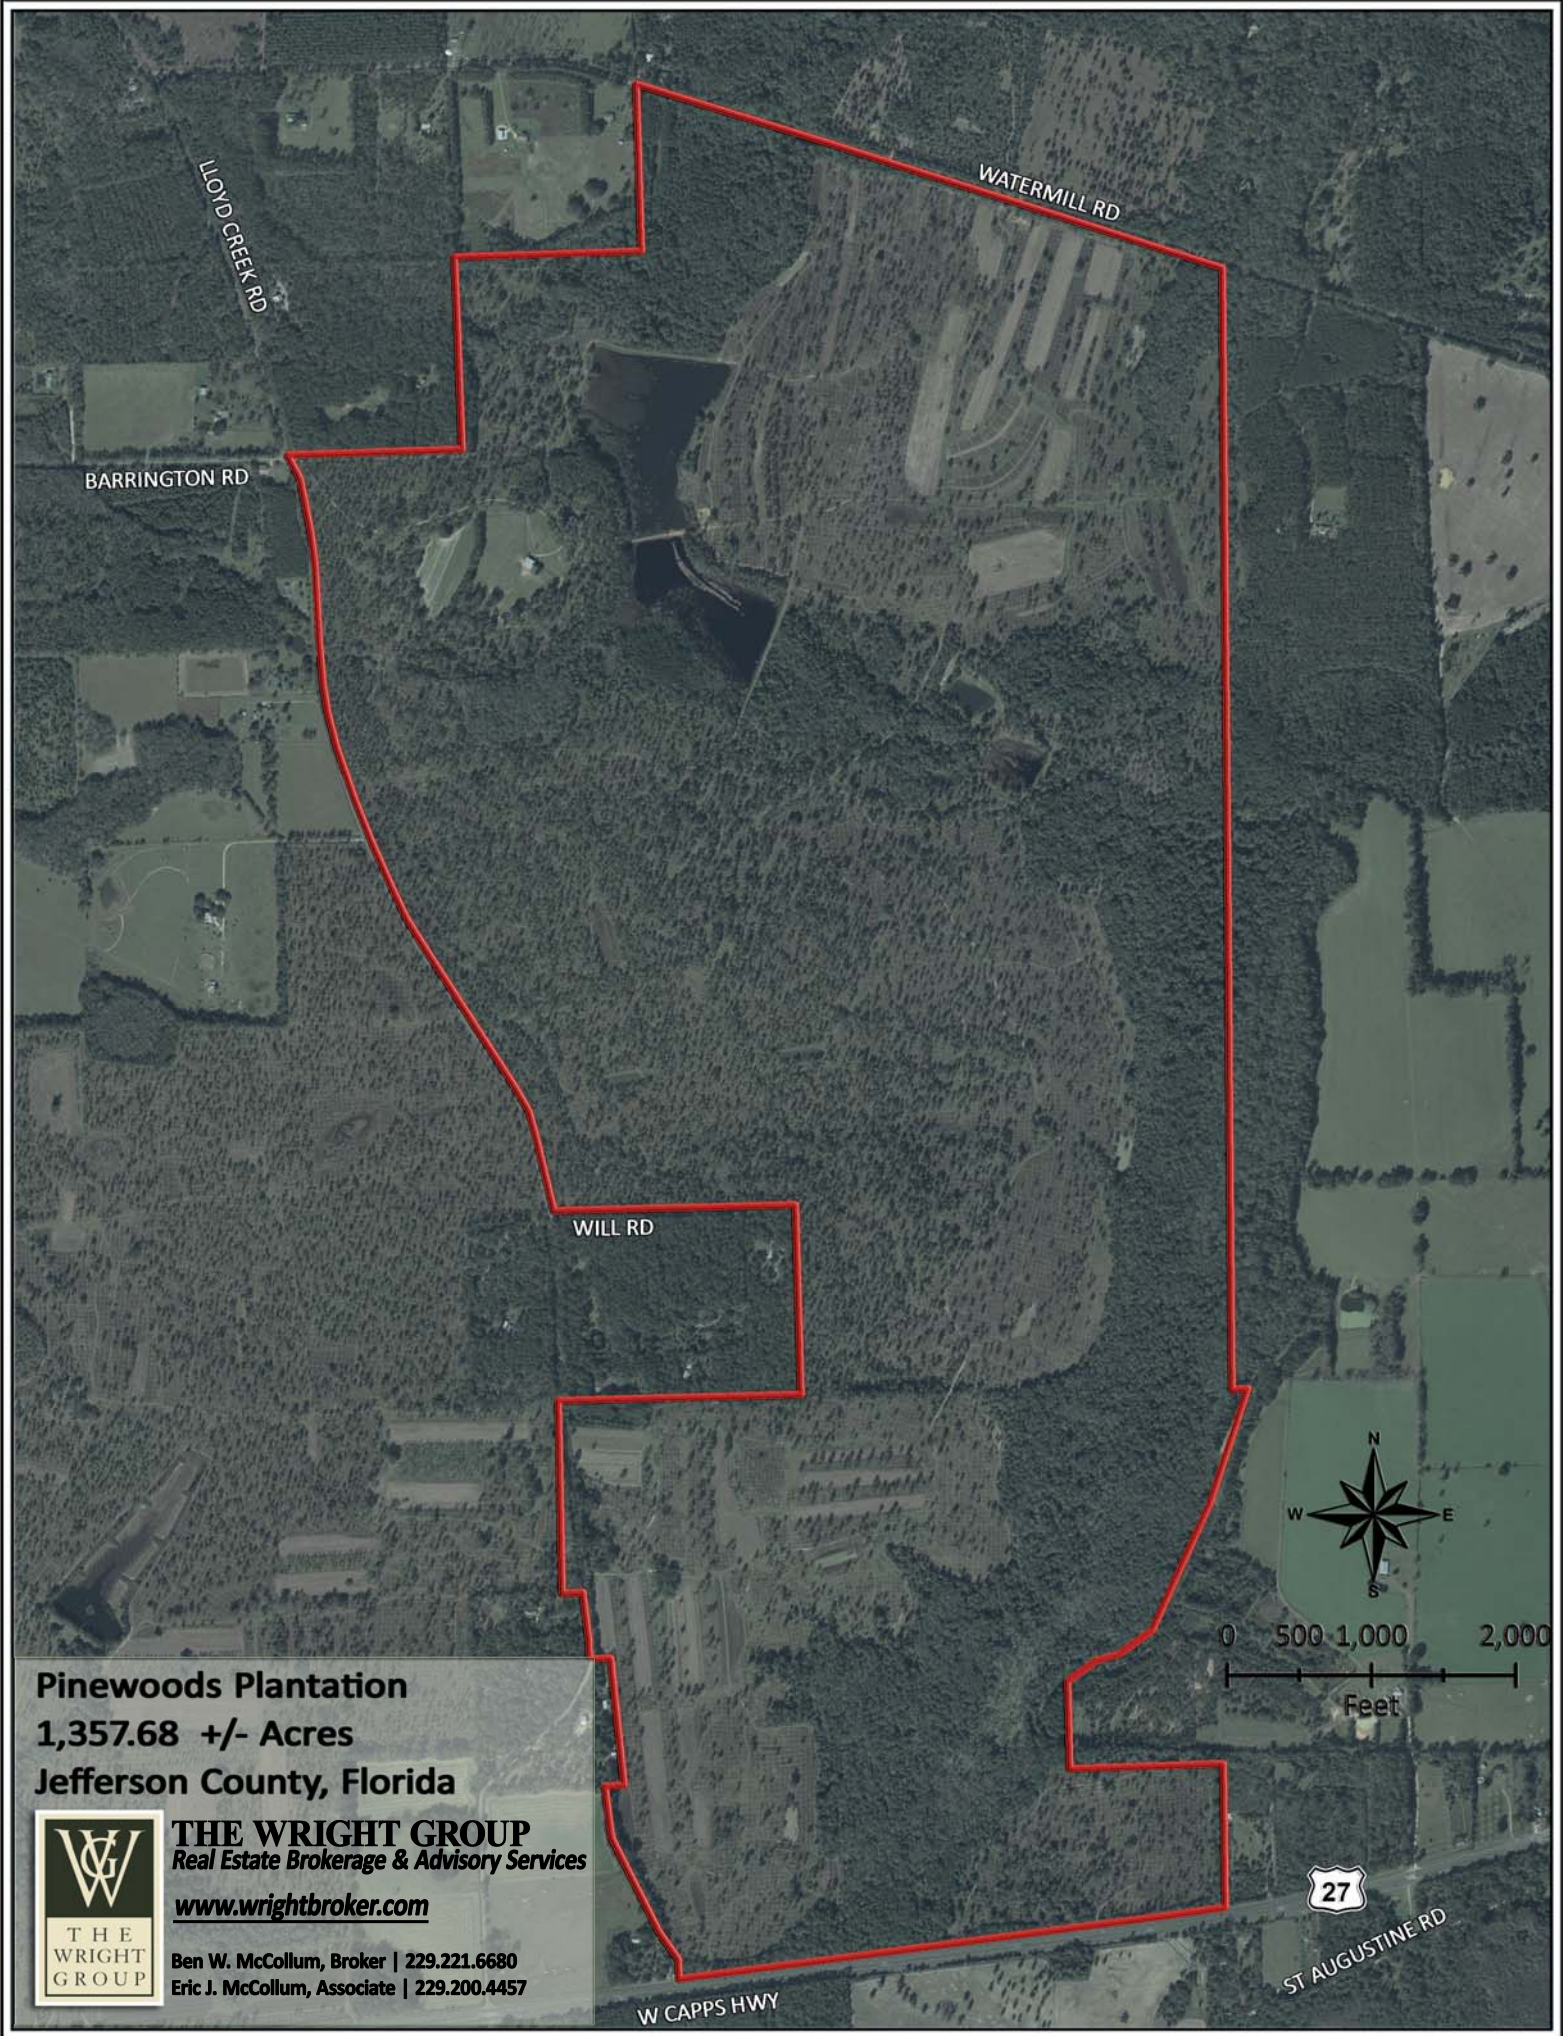

LLOYD CREEK RD

WATERMILL RD

BARRINGTON RD

WILL RD

W CAPPS HWY

ST AUGUSTINE RD

Pinewoods Plantation
1,357.68 +/- Acres
Jefferson County, Florida

THE WRIGHT GROUP
Real Estate Brokerage & Advisory Services

LAKE 18
KATHERINE

"AVALON"
R. E. TURNER III

CAPITOLA

NASH

LEON COUNTY
JEFFERSON COUNTY

WAUKEENAH

TALLAHASSEE

LEON COUNTY
JEFFERSON COUNTY