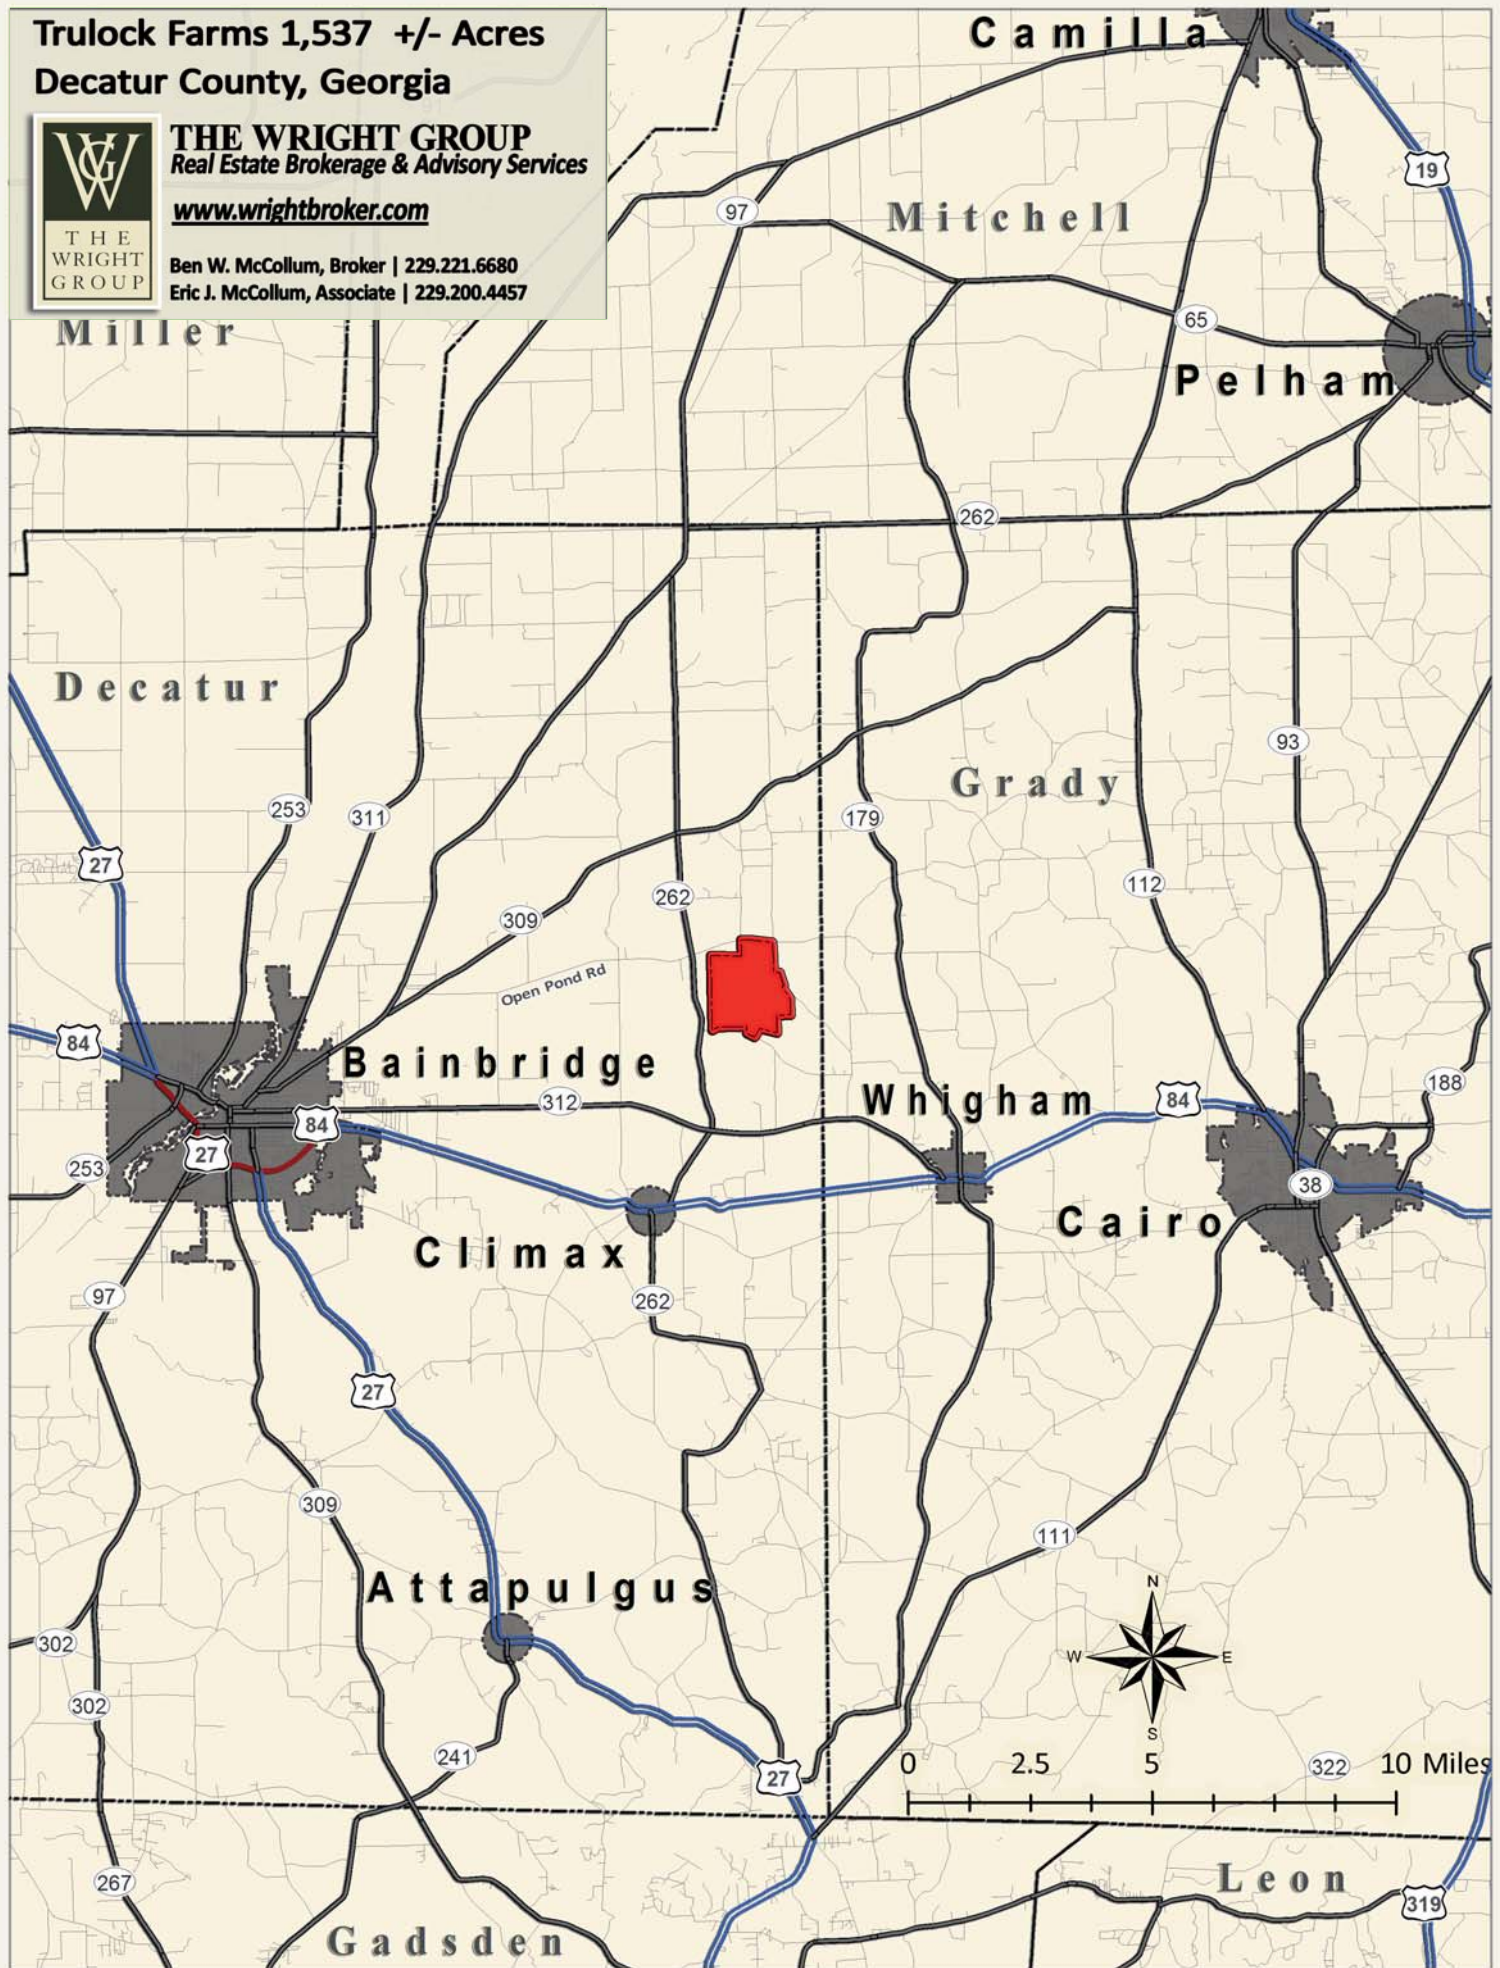

**Trulock Farms 1,537 +/- Acres
Decatur County, Georgia**

THE WRIGHT GROUP
Real Estate Brokerage & Advisory Services

www.wrightbroker.com

Ben W. McCollum, Broker | 229.221.6680
Eric J. McCollum, Associate | 229.200.4457