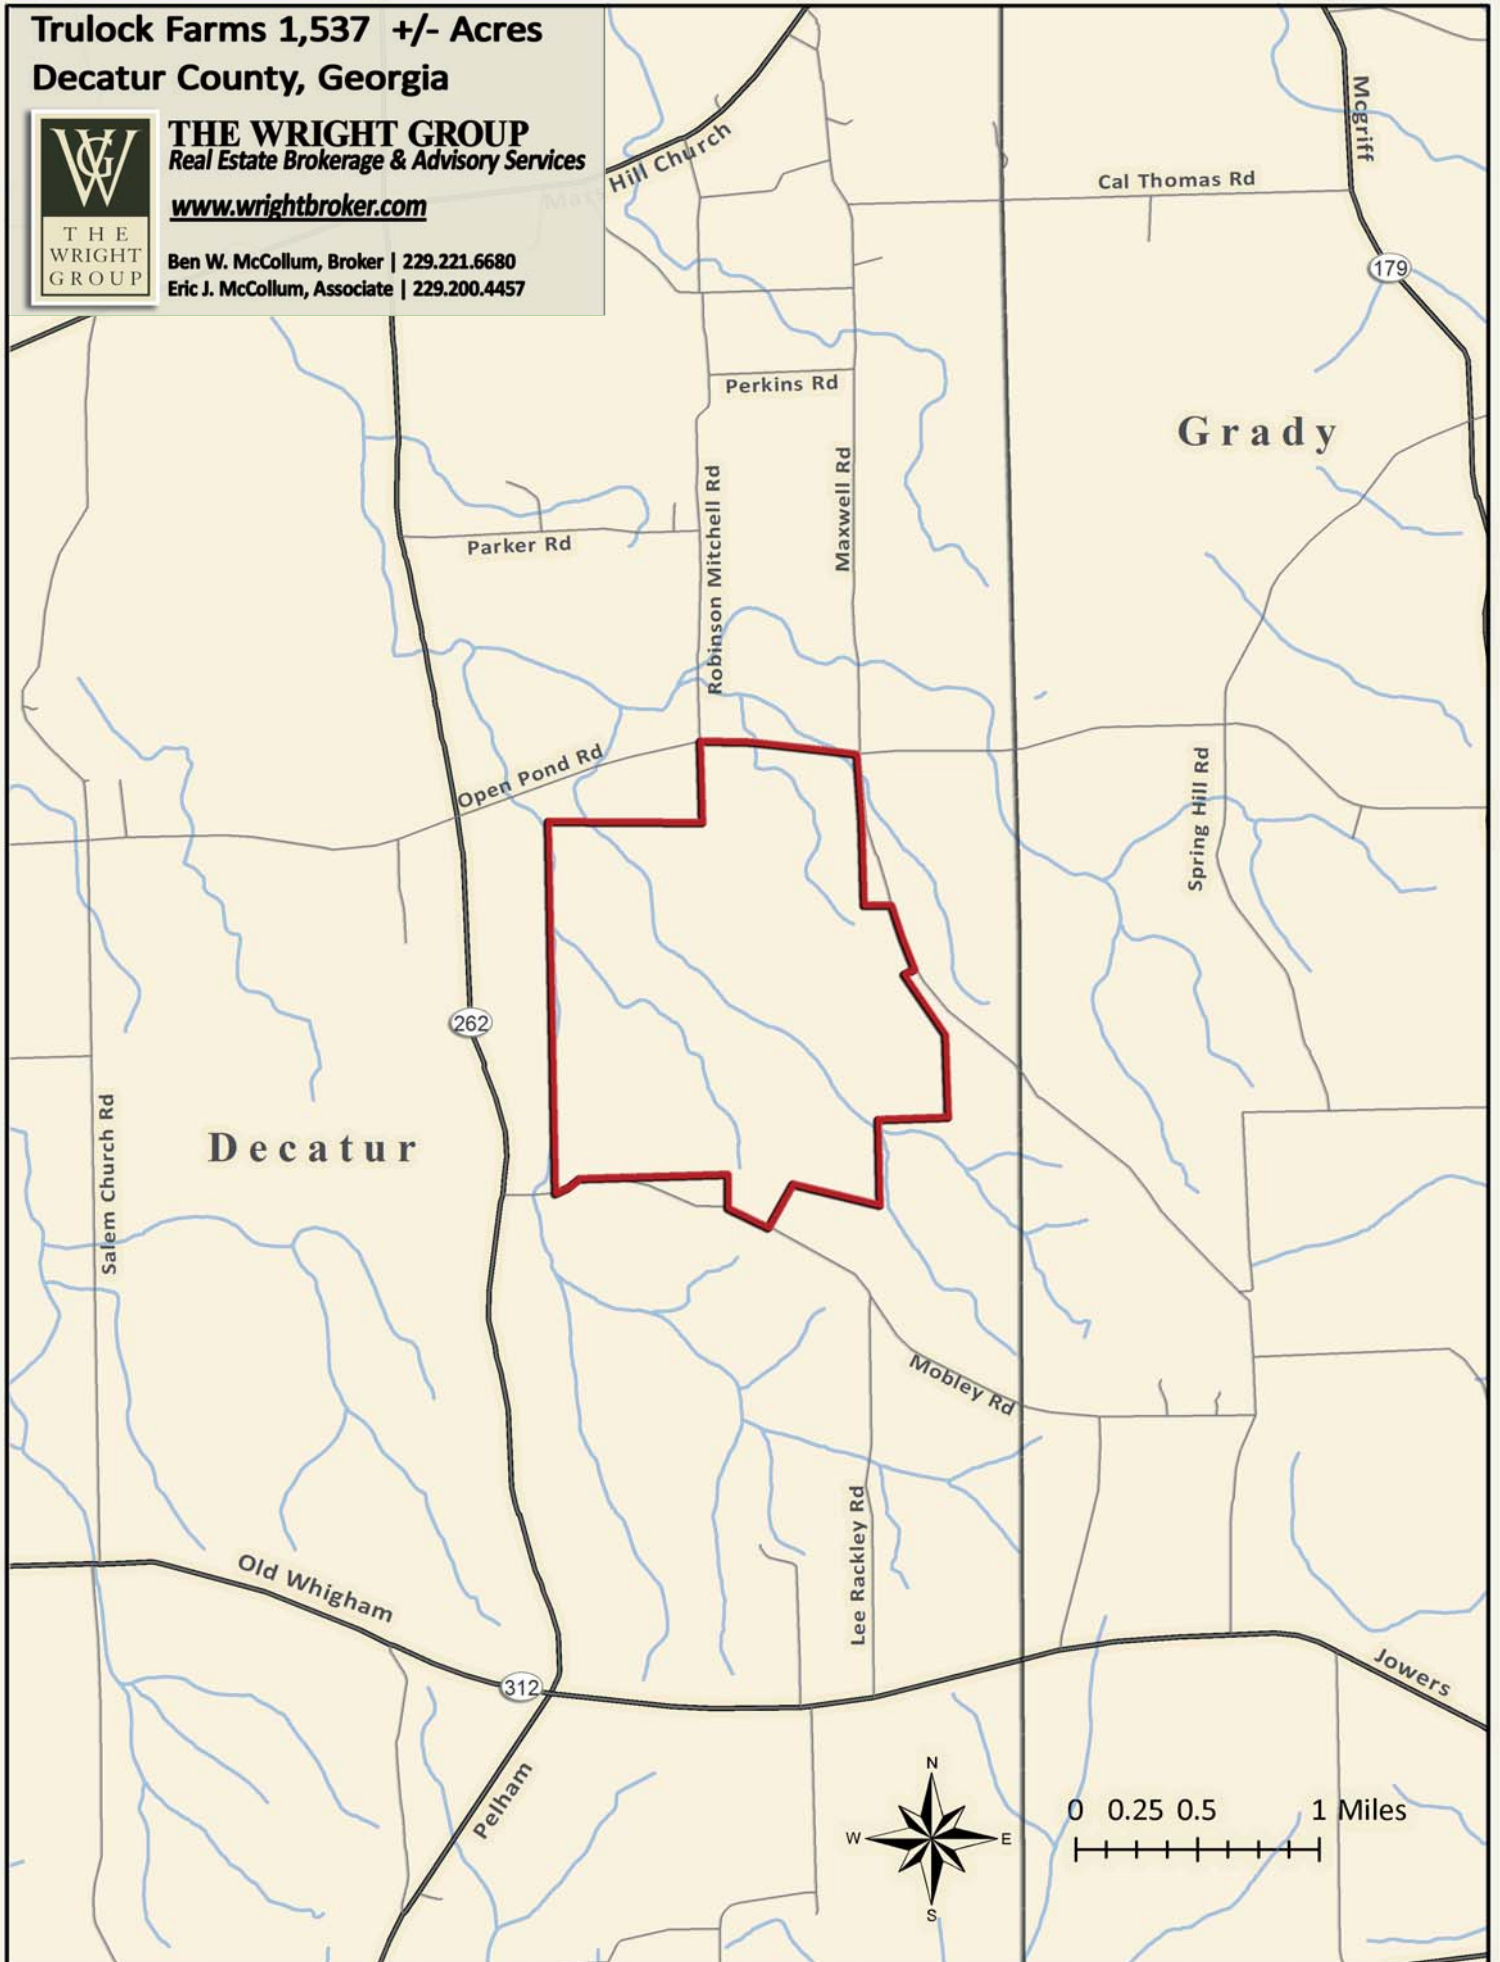

**Trulock Farms 1,537 +/- Acres
Decatur County, Georgia**

THE WRIGHT GROUP
Real Estate Brokerage & Advisory Services

www.wrightbroker.com

Ben W. McCollum, Broker | 229.221.6680
Eric J. McCollum, Associate | 229.200.4457

Robinson Mitchell Rd

Open Pond Rd

Maxwell Rd

Mobley Rd

Trulock Farms 1,537 +/- Acres
Decatur County, Georgia

THE WRIGHT GROUP
Real Estate Brokerage & Advisory Services

www.wrightbroker.com

Ben W. McCollum, Broker | 229.221.6680
Eric J. McCollum, Associate | 229.200.4457