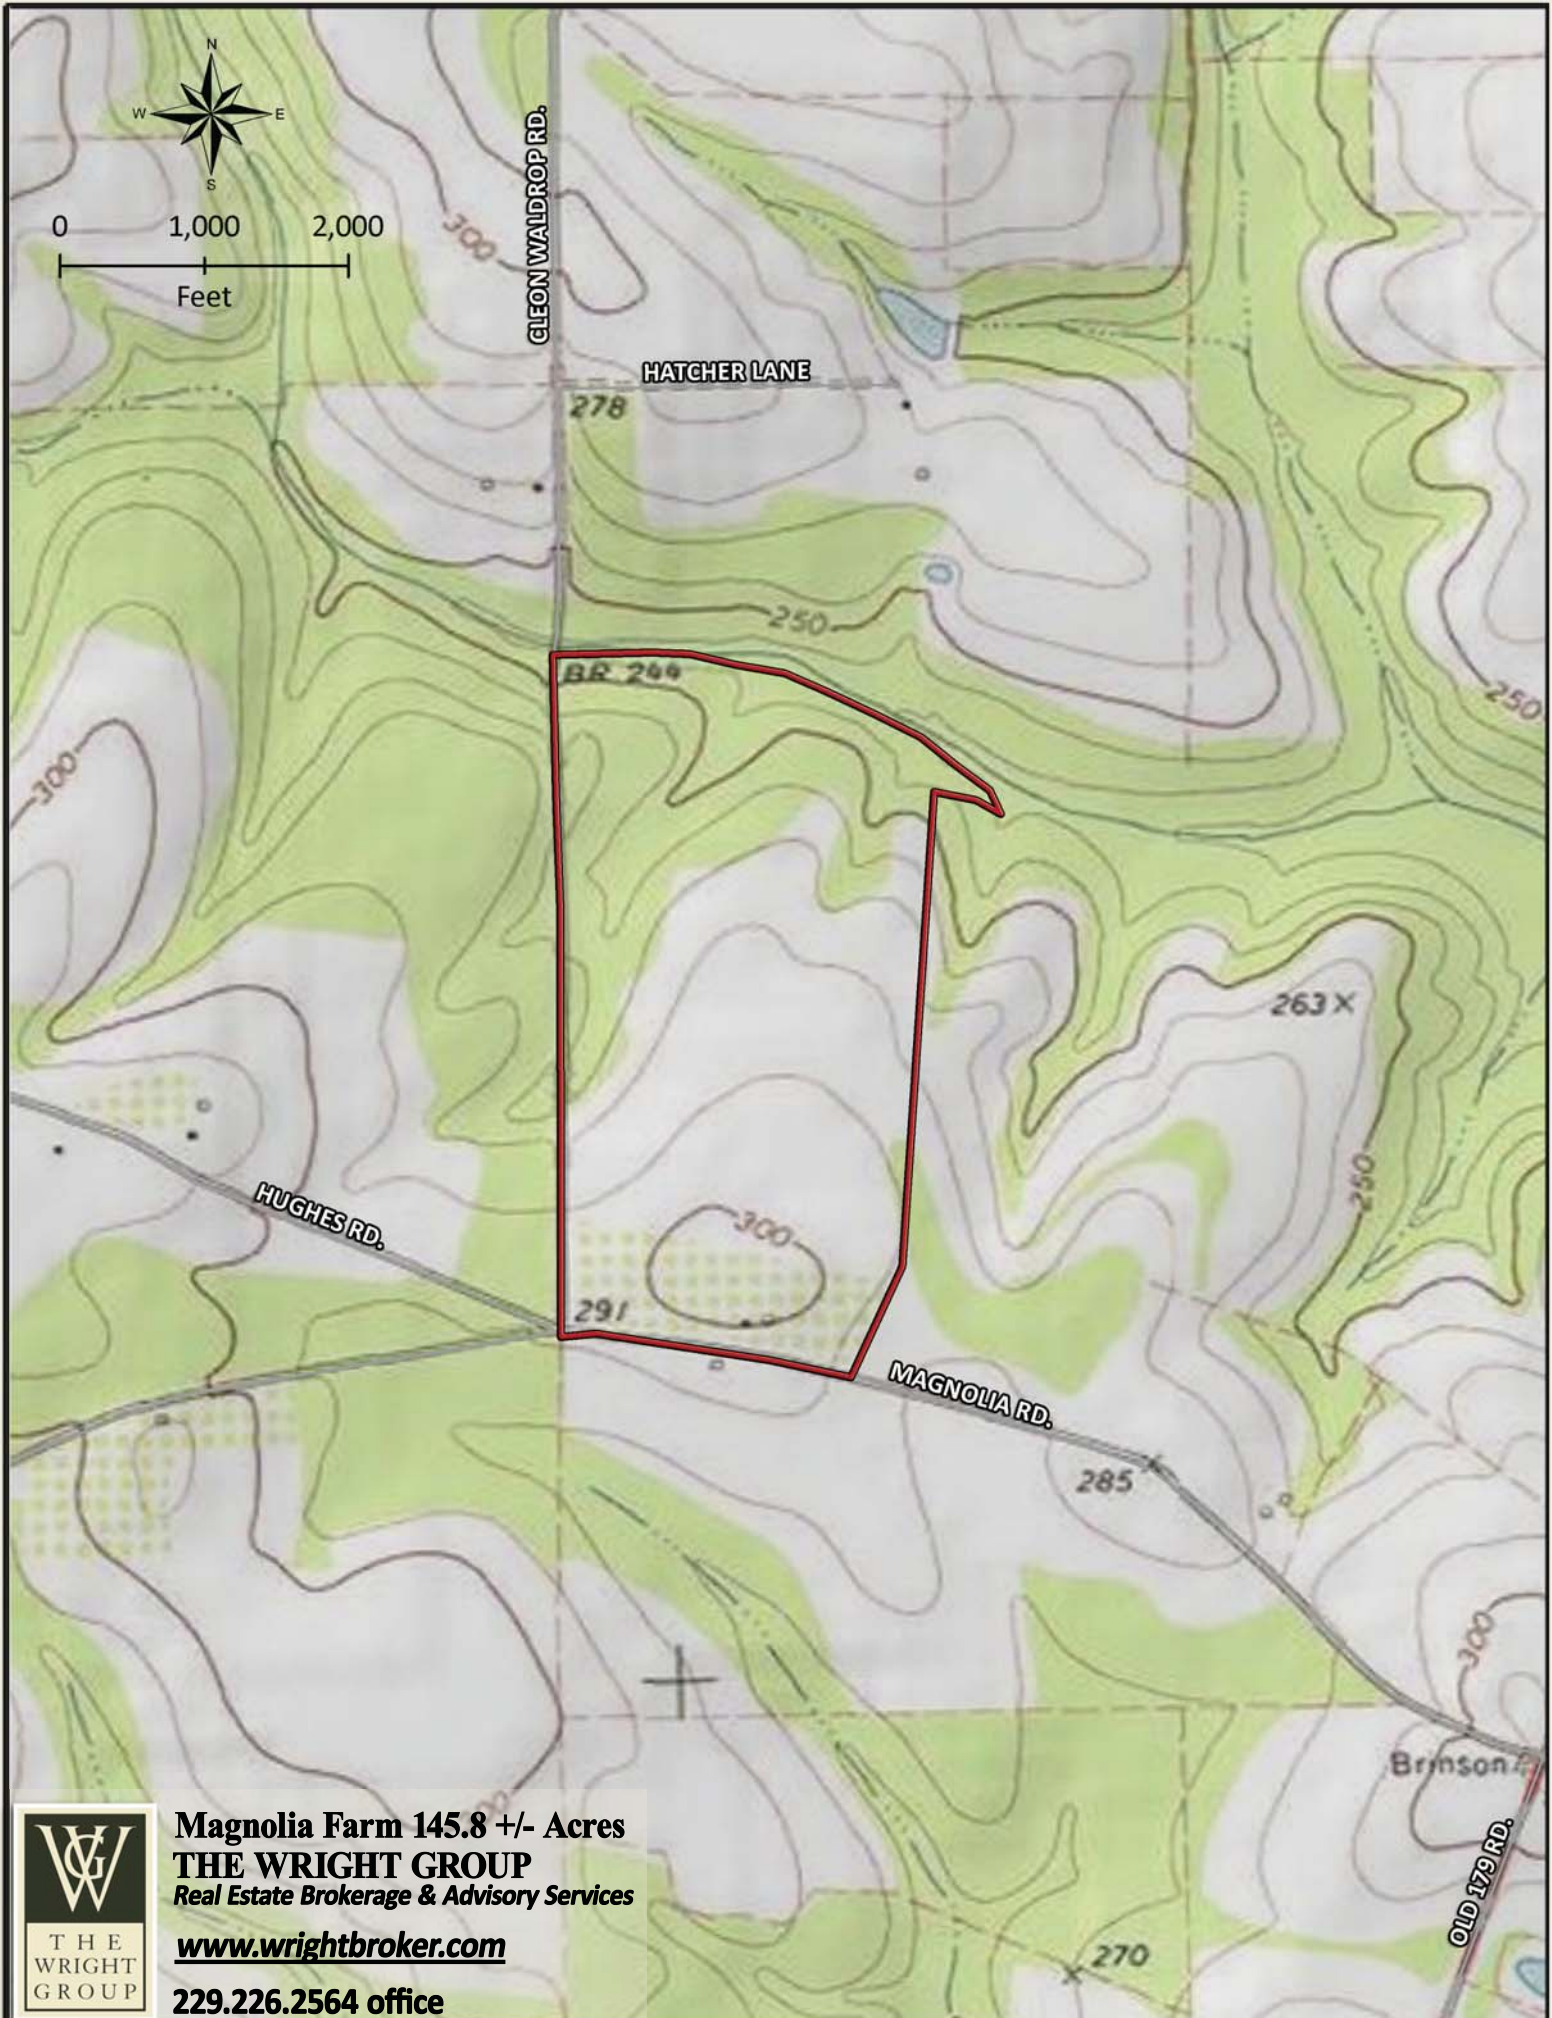

THE
WRIGHT
GROUP

Magnolia Farm 145.8 +/- Acres
THE WRIGHT GROUP
Real Estate Brokerage & Advisory Services

www.wrightbroker.com

229.226.2564 office

0 1,000 2,000
Feet

Magnolia Farm 145.8 +/- Acres
THE WRIGHT GROUP
Real Estate Brokerage & Advisory Services