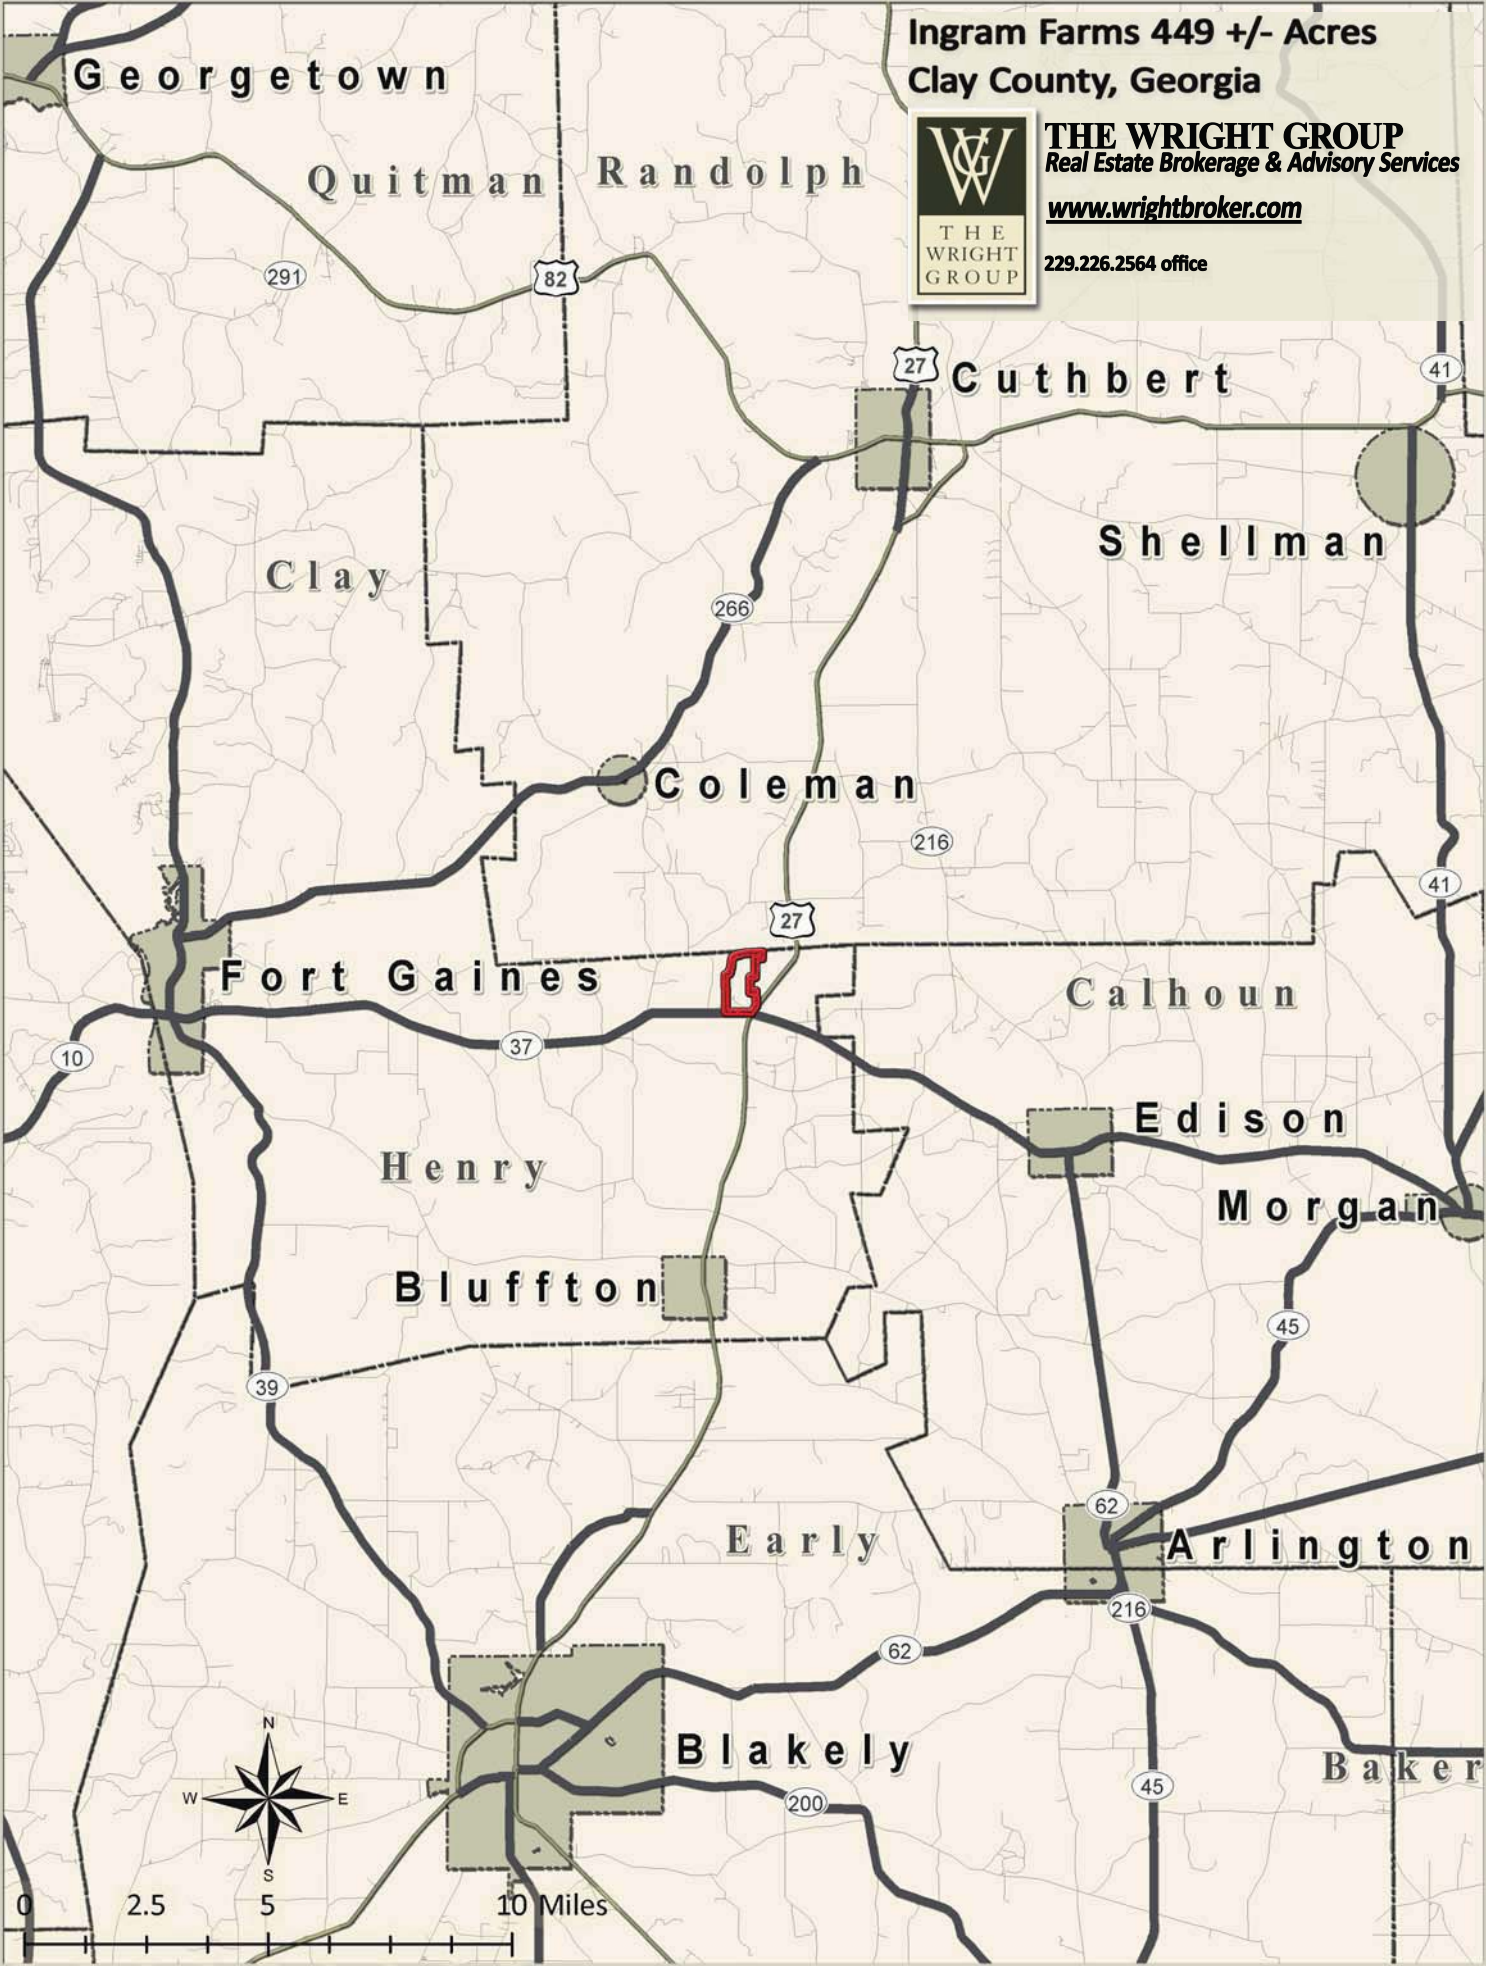

Georgetown

Quitman Randolph

Ingram Farms 449 +/- Acres
Clay County, Georgia

THE WRIGHT GROUP
Real Estate Brokerage & Advisory Services
www.wrightbroker.com

229.226.2564 office