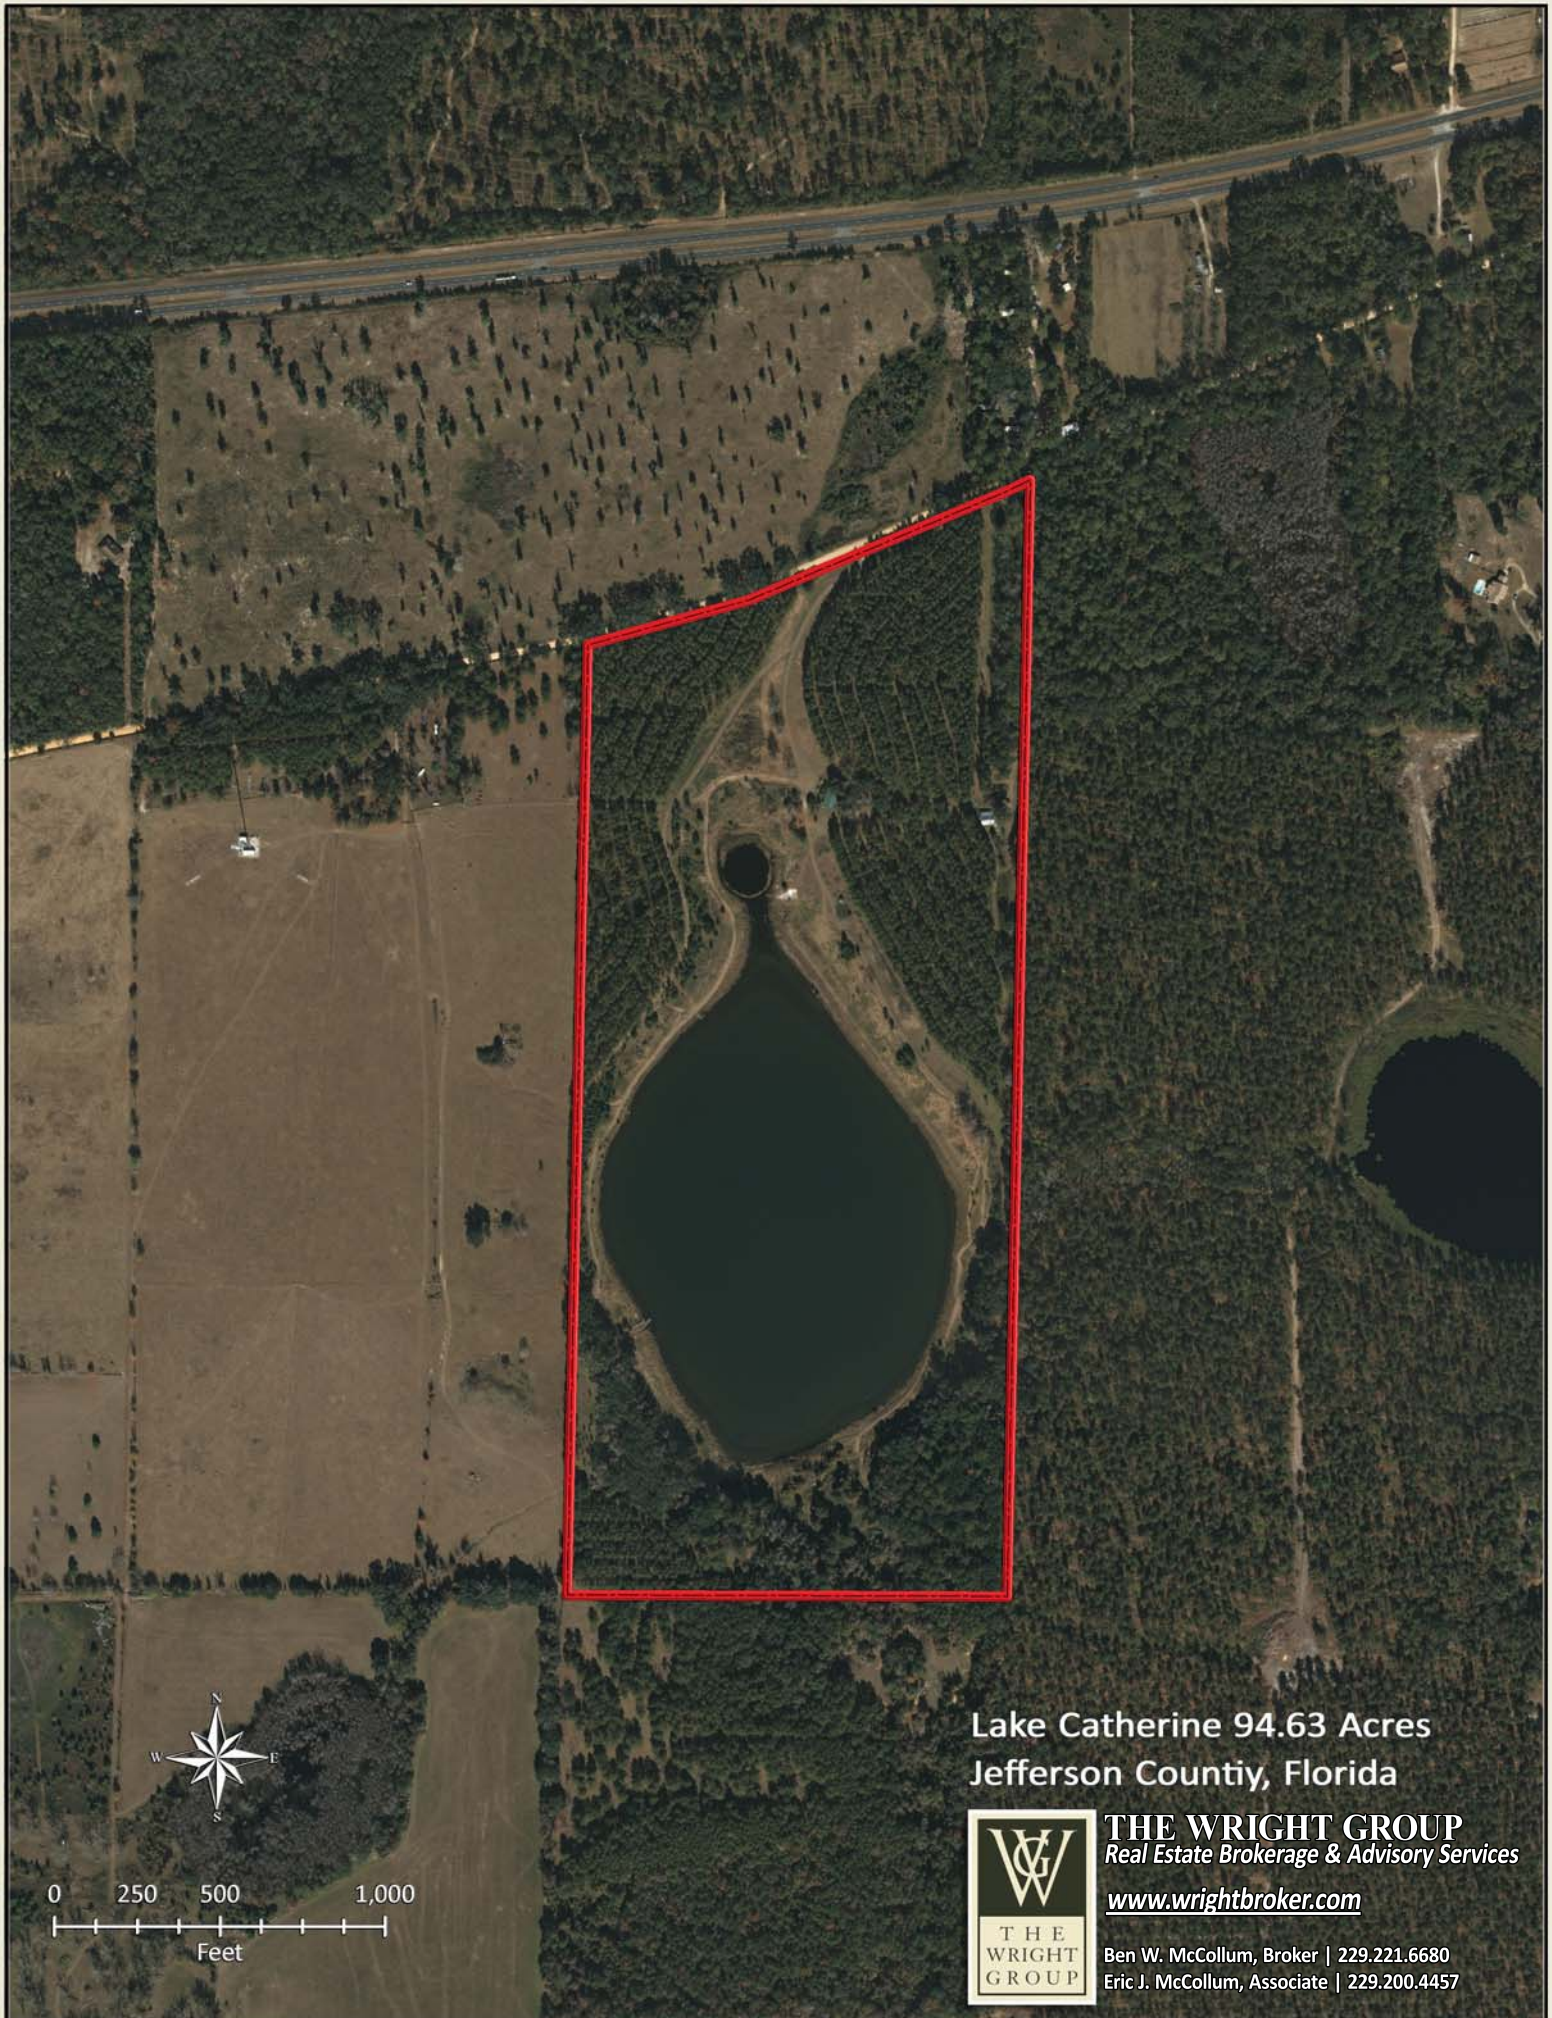

0 2.5 5 10 Miles

**Lake Catherine 94.63 Acres**  
**Jefferson County, Florida**

**THE WRIGHT GROUP**  
*Real Estate Brokerage & Advisory Services*

[www.wrightbroker.com](http://www.wrightbroker.com)

Ben W. McCollum, Broker | 229.221.6680  
Eric J. McCollum, Associate | 229.200.4457

186  
US-19/US-27

APALACHEE PARKWAY

ST AUGUSTINE

205

200'

Lake  
Catherine  
162

Lake Catherine 94.63 Acres  
Jefferson County, Florida

**THE WRIGHT GROUP**  
Real Estate Brokerage & Advisory Services